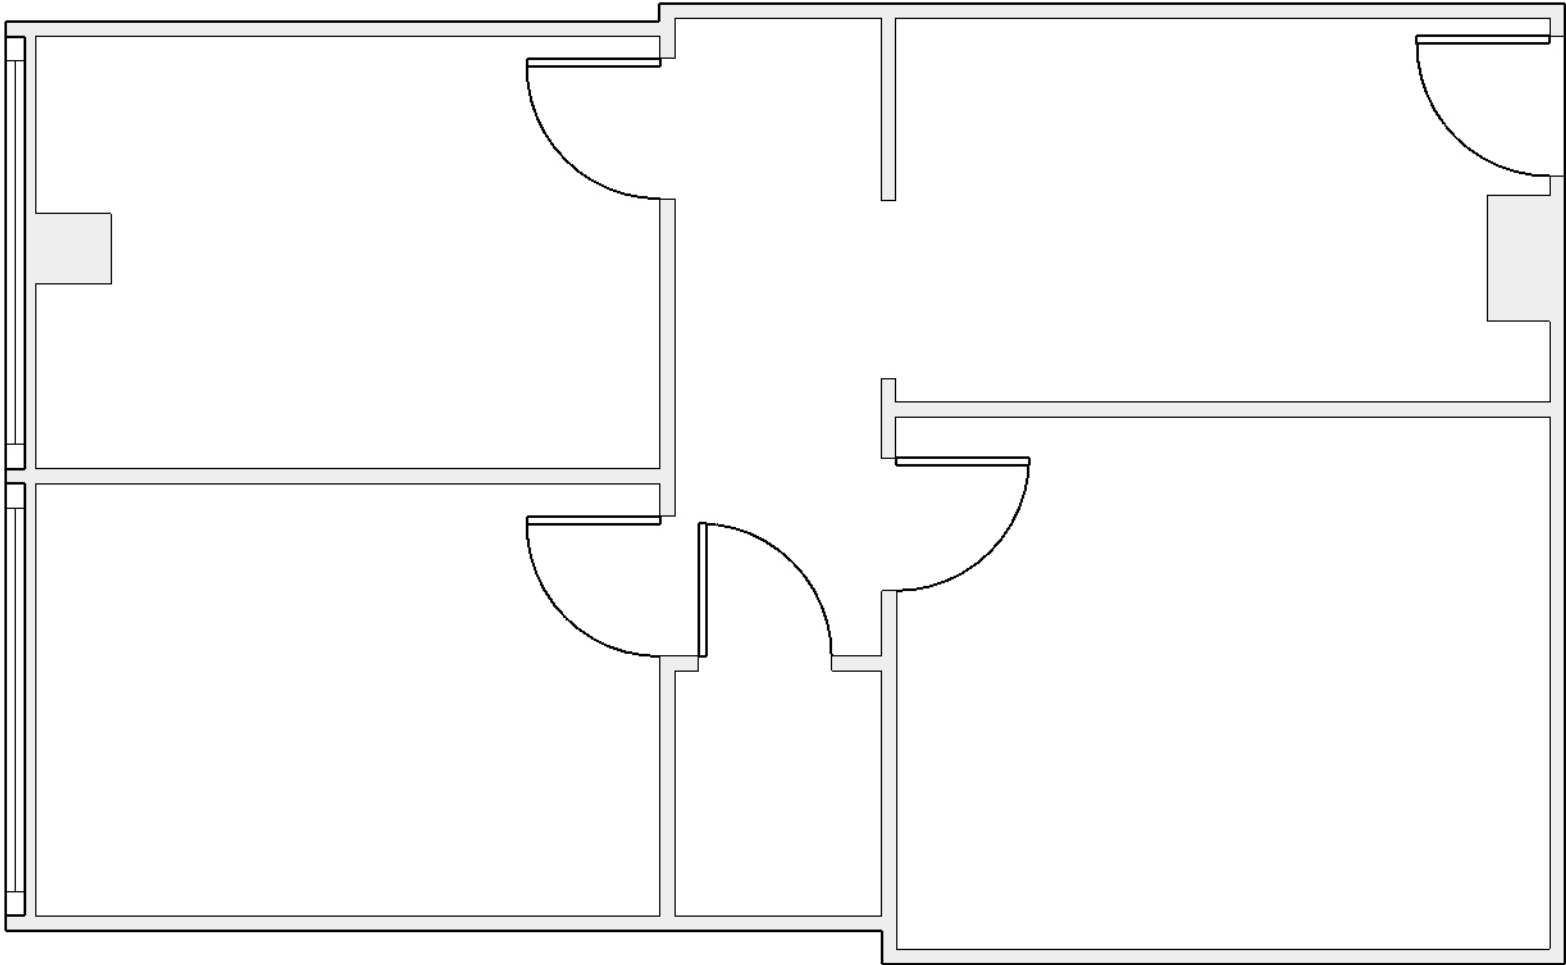

ONE FOREST CENTRE

11615 FOREST CENTRAL DR
DALLAS, 75243

3RD FLOOR

SUITE 315

RSF: 827
12/31/2021

CLOISTER PROPERTIES LLC

LEASING CONTACT:
(682)-407-2836
WWW.ONEFORESTCENTRE.COM