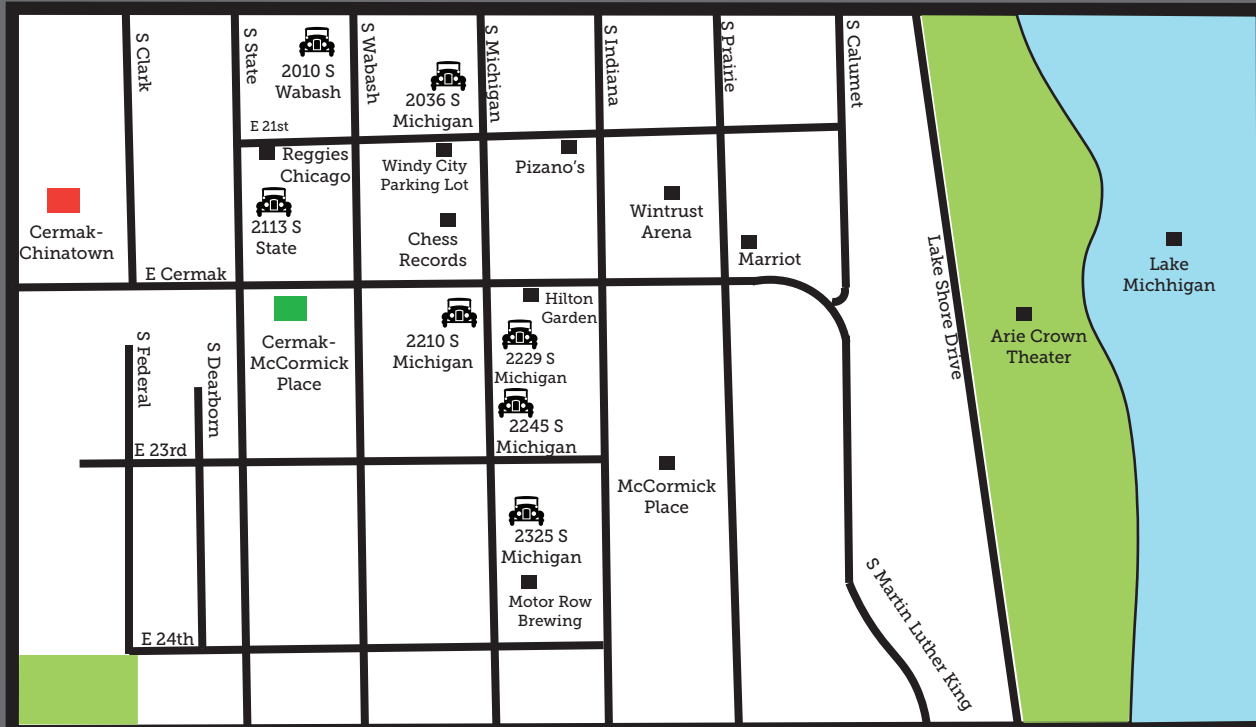

Motor Row Collection

2010 S Wabash

2113 S State

2036 S Michigan

2210 S Michigan

2229 S Michigan

2245 S Michigan

2325 S Michigan

South Loop, Chicago

Moton Row Collection

Year Built:
1925

Building Size:
18,285 SF

Office and Retail
Space
Available

Three Stories
Floor Plate: 6,095 SF

South Loop, Chicago

Motor Row Collection