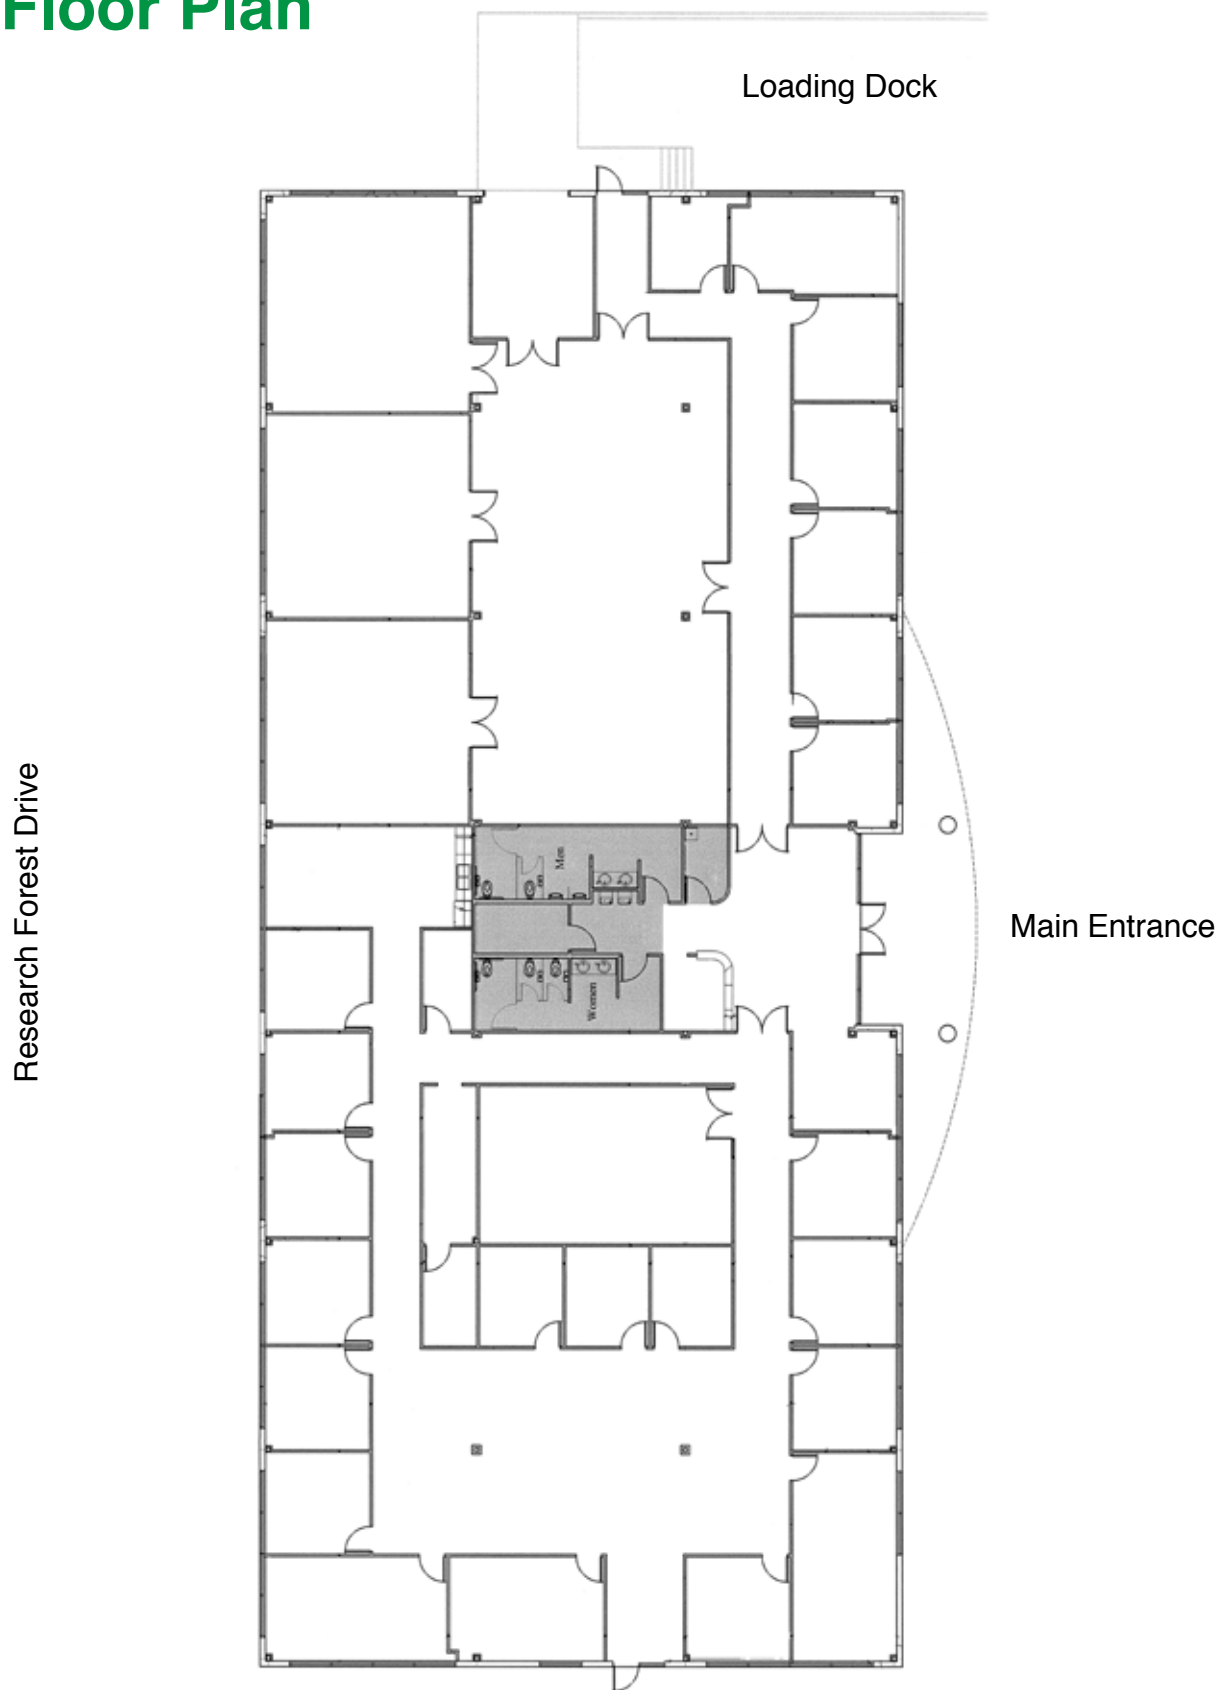

Floor Plan

For More Information, Please Contact:

Sean Quinn | squinn@blackforestventures.com | Telephone (832) 813-7373
www.blackforestventures.com