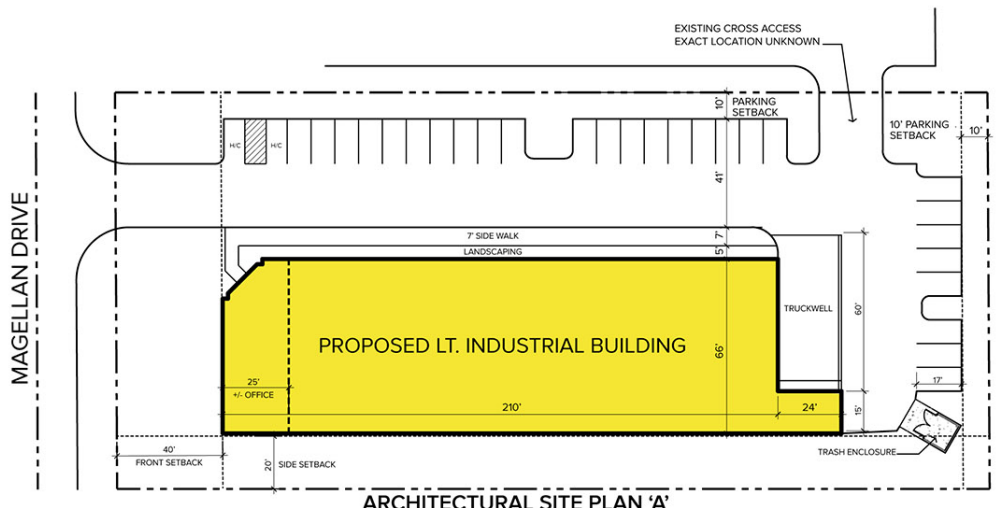

Magellan Road – Novi, Michigan

Land For Sale

1.14
Acres
AVAILABLE

Concept Plan

For more information, please contact:

KRIS PAWLOWSKI
(248) 359 3801
kpawlowski@signatureassociates.com

SIGNATURE ASSOCIATES
One Towne Square, Suite 1200
Southfield, MI 48076
www.signatureassociates.com