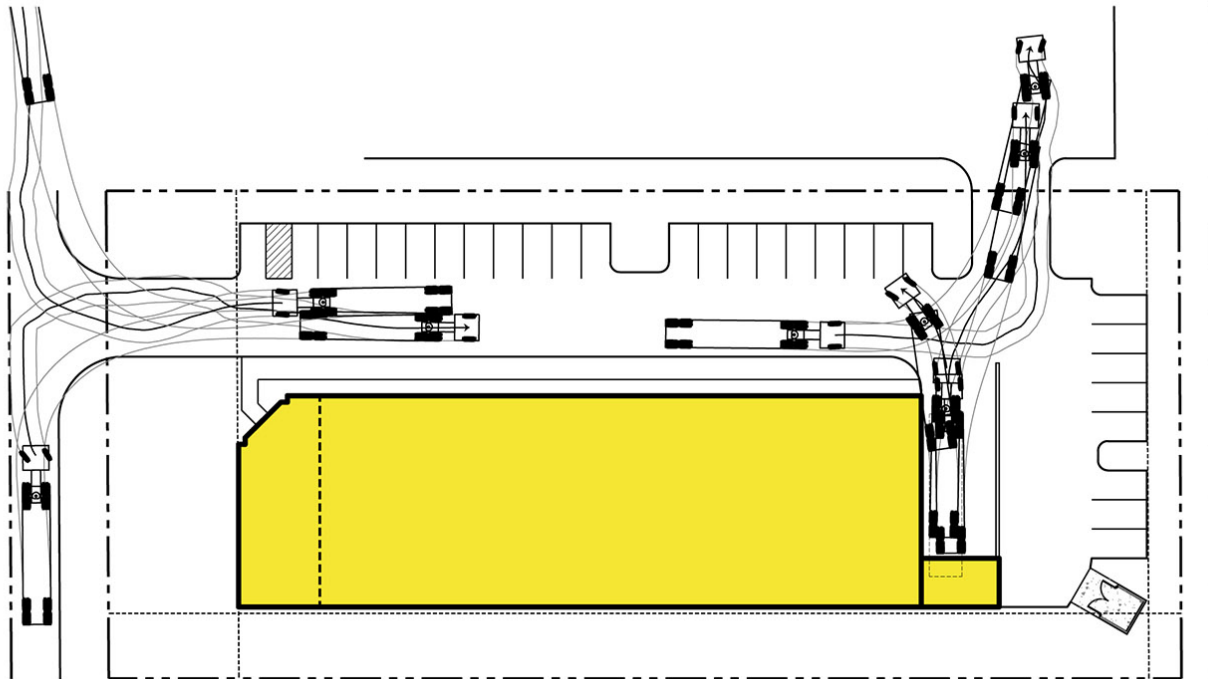

Magellan Road – Novi, Michigan

Land For Sale

1.14
Acres
AVAILABLE

Truck Turning Paths

For more information, please contact:

KRIS PAWLOWSKI
(248) 359 3801
kpawlowski@signatureassociates.com

SIGNATURE ASSOCIATES
One Towne Square, Suite 1200
Southfield, MI 48076
www.signatureassociates.com

Information is subject to verification and no liability for errors or omissions is assumed. Price is subject to change and listing withdrawal.