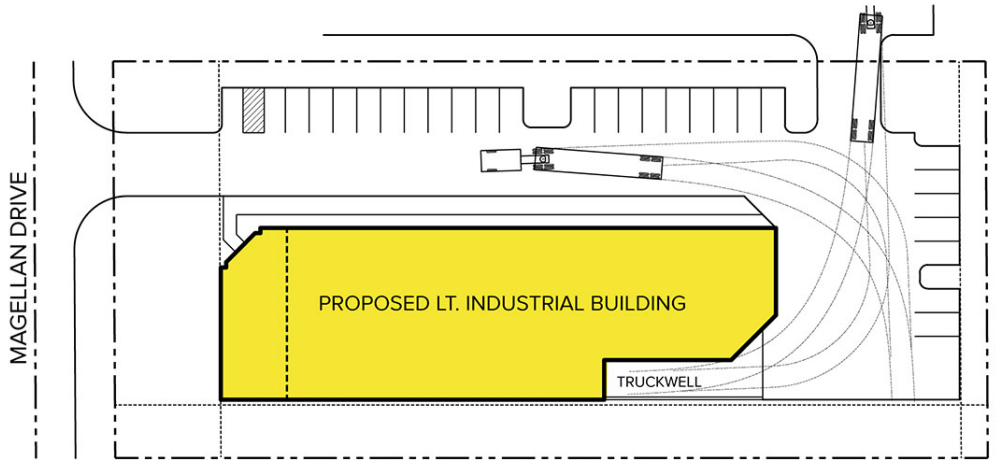

Magellan Road – Novi, Michigan

Land For Sale

1.14
Acres
AVAILABLE

Concept Plan

For more information, please contact:

KRIS PAWLOWSKI
(248) 359 3801
kpawlowski@signatureassociates.com

SIGNATURE ASSOCIATES
One Towne Square, Suite 1200
Southfield, MI 48076
www.signatureassociates.com