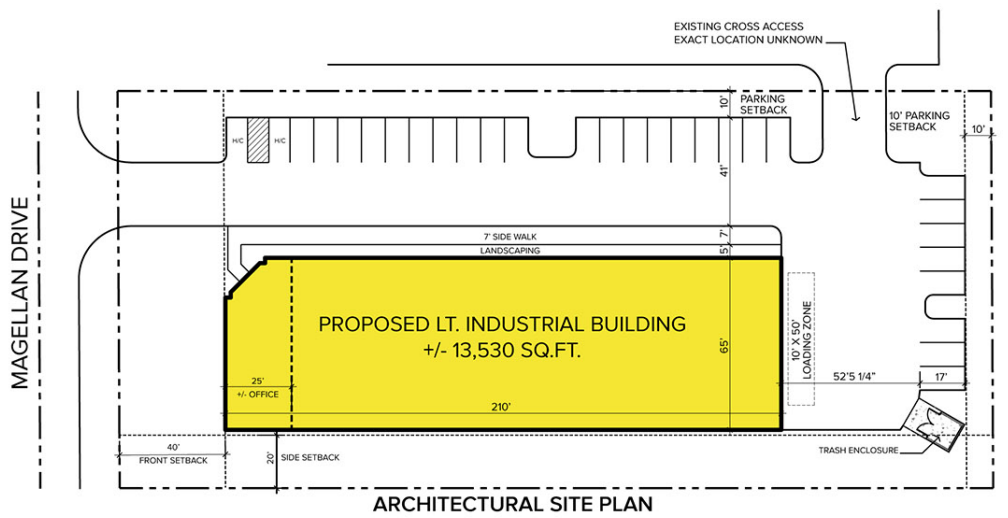

Magellan Road – Novi, Michigan

Land For Sale

1.14
Acres
AVAILABLE

Concept Plan

For more information, please contact:

KRIS PAWLOWSKI
(248) 359 3801
kpawlowski@signatureassociates.com

SIGNATURE ASSOCIATES
One Towne Square, Suite 1200
Southfield, MI 48076
www.signatureassociates.com