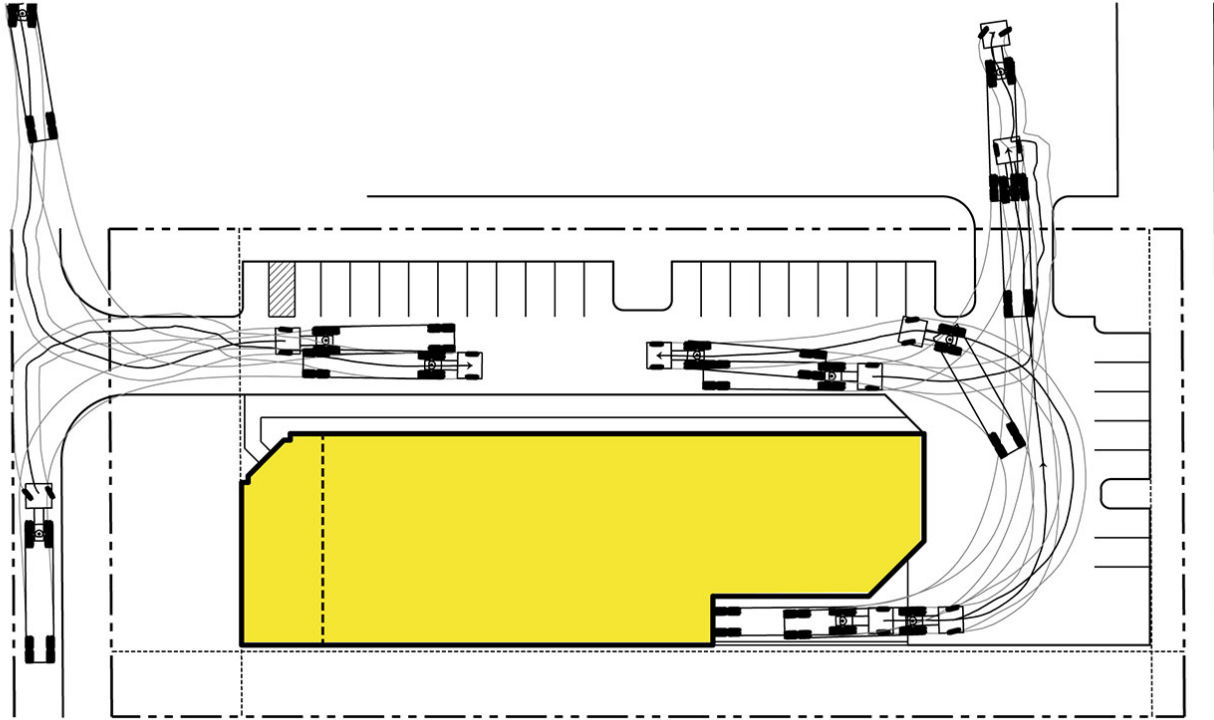

Magellan Road – Novi, Michigan

Land For Sale

1.14
Acres
AVAILABLE

Truck Turning Paths

For more information, please contact:

KRIS PAWLOWSKI
(248) 359 3801
kpawlowski@signatureassociates.com

SIGNATURE ASSOCIATES
One Towne Square, Suite 1200
Southfield, MI 48076
www.signatureassociates.com

Information is subject to verification and no liability for errors or omissions is assumed. Price is subject to change and listing withdrawal.