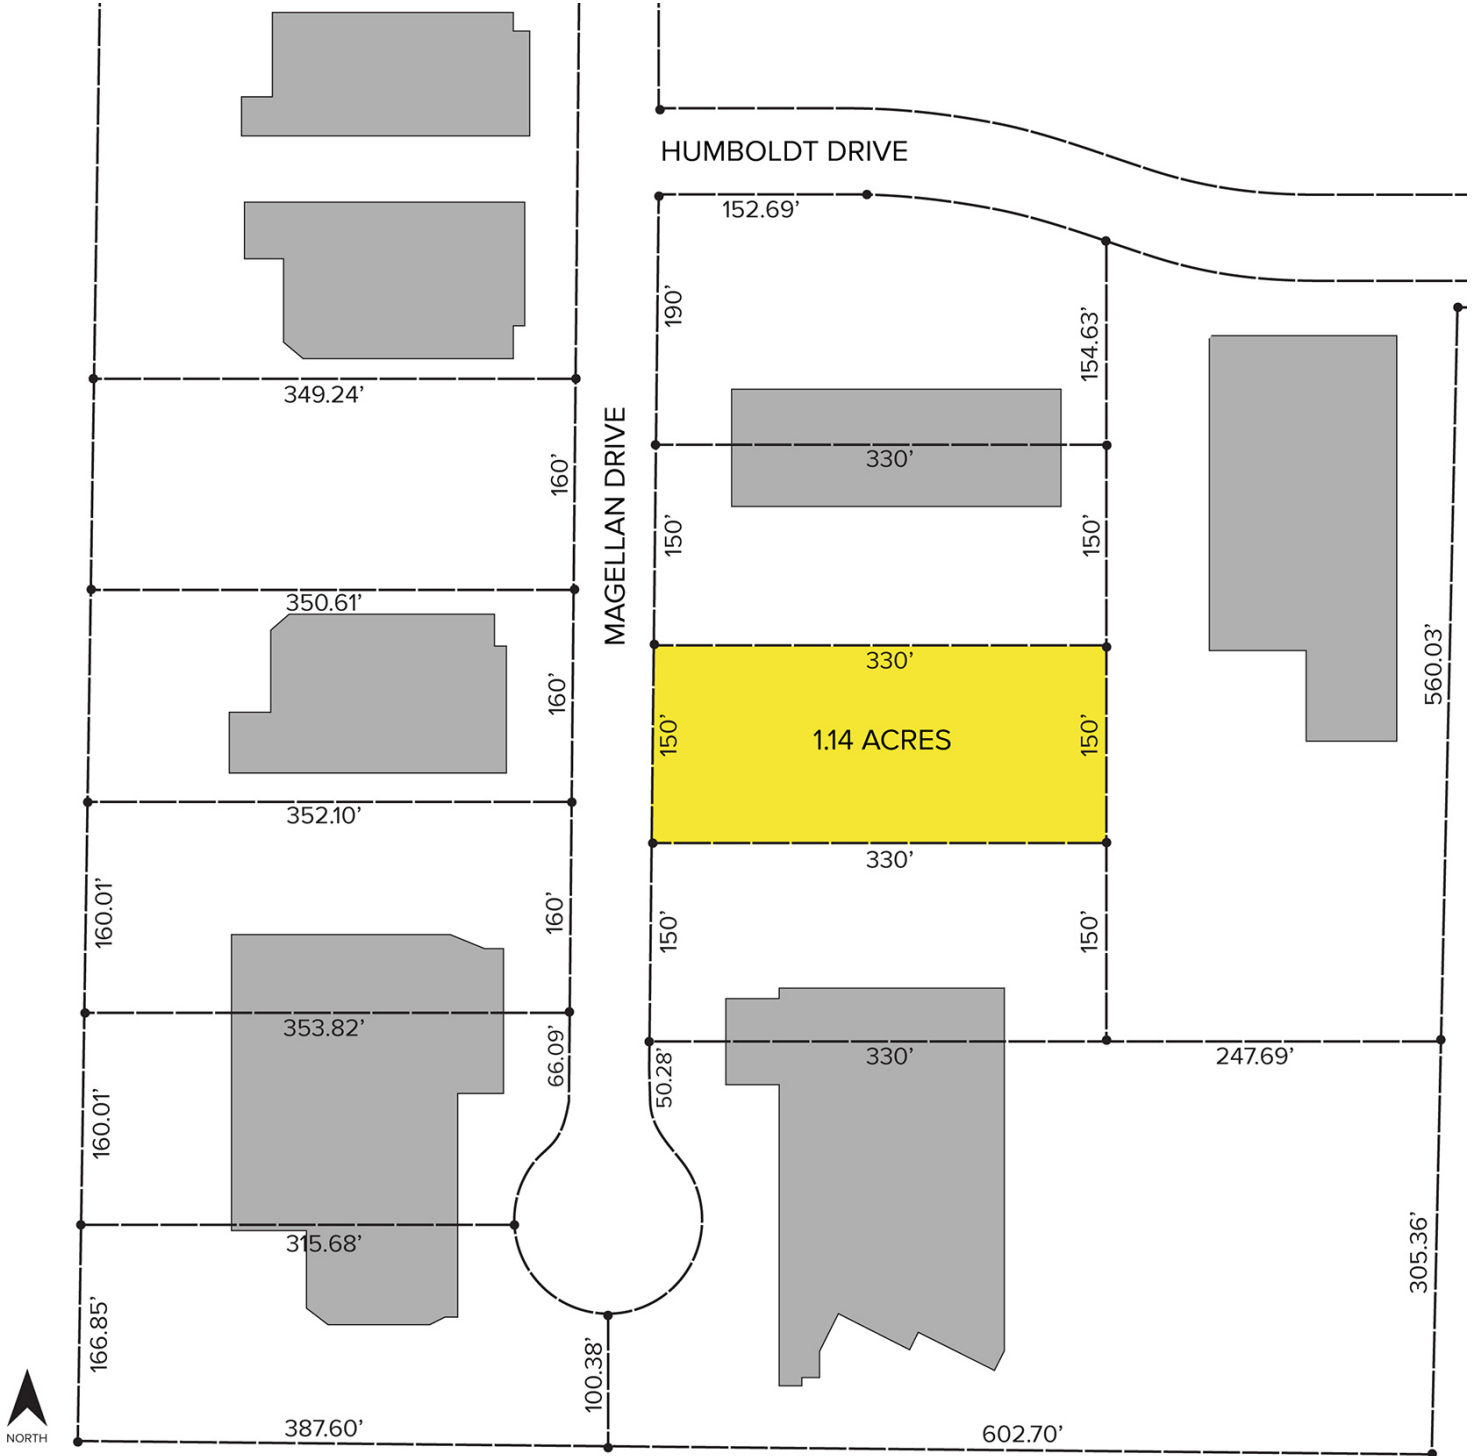

Magellan Road – Novi, Michigan

Land For Sale

1.14
Acres
AVAILABLE

Site Plan

For more information, please contact:

KRIS PAWLOWSKI
(248) 359 3801
kpawlowski@signatureassociates.com

SIGNATURE ASSOCIATES
One Towne Square, Suite 1200
Southfield, MI 48076
www.signatureassociates.com