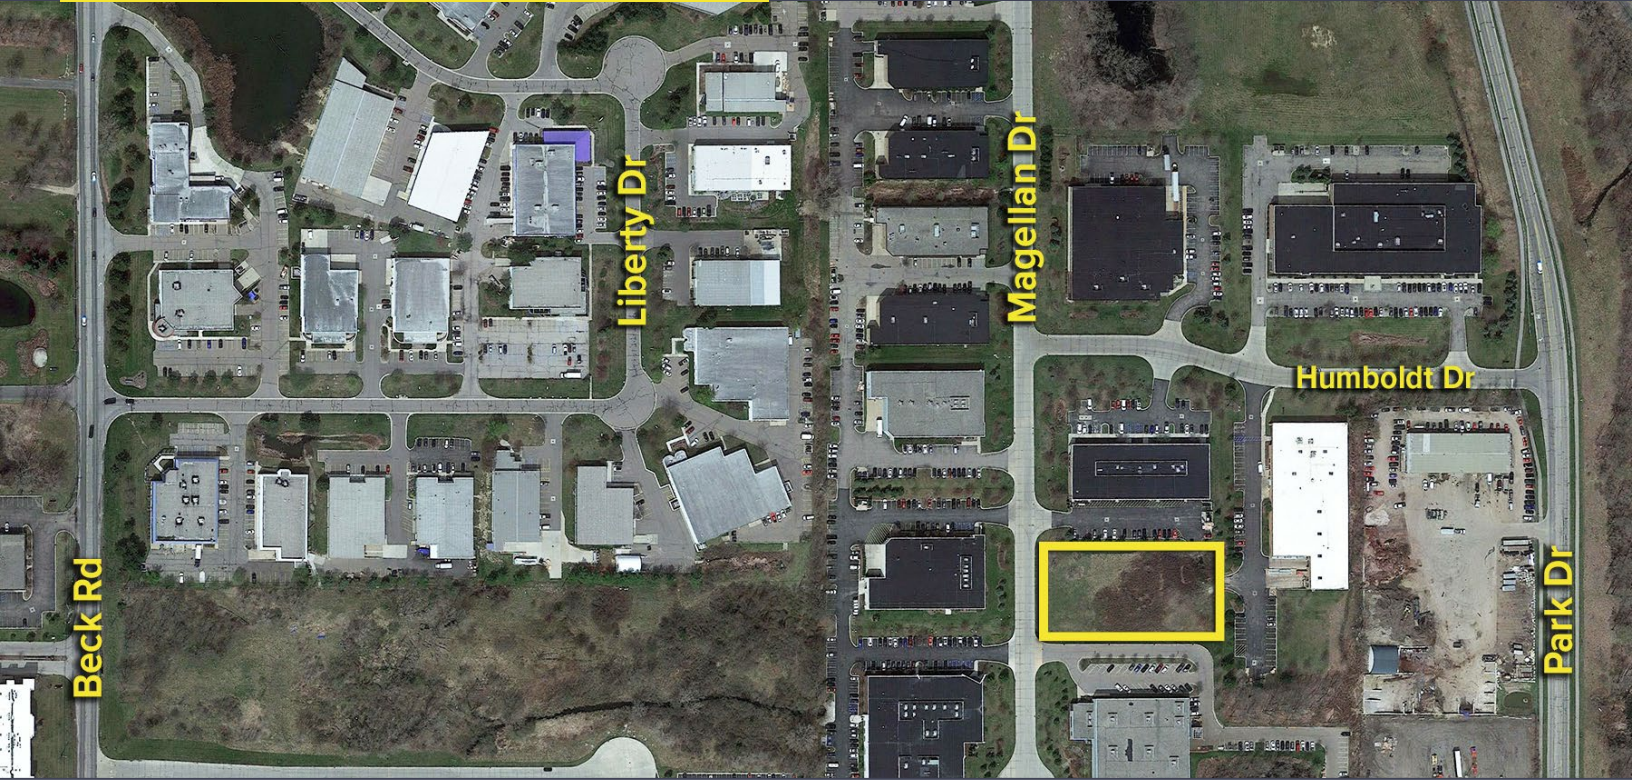

MAGELLAN ROAD NOVI, MICHIGAN

LAND FOR SALE
1.14 Acres Available

**SIGNATURE
ASSOCIATES**
KNOW SIGNATURE | KNOW RESULTS

PROPERTY FEATURES

- 1.14 acres available
- Zoned light industrial
- All utilities available on site
- Rare parcel located in a premier west side corporate park
- Immediate I-96 freeway access
- Sale price: \$200,000

For more information, please contact:

KRIS PAWLOWSKI
(248) 359 3801
kpawlowski@signatureassociates.com

SIGNATURE ASSOCIATES
One Towne Square, Suite 1200
Southfield, MI 48076
www.signatureassociates.com

Magellan Road – Novi, Michigan

Magellan Road – Novi, Michigan

Land For Sale

1.14
Acres
AVAILABLE

Concept Plan

For more information, please contact:

KRIS PAWLOWSKI
(248) 359 3801
kpawlowski@signatureassociates.com

SIGNATURE ASSOCIATES
One Towne Square, Suite 1200
Southfield, MI 48076
www.signatureassociates.com

Magellan Road – Novi, Michigan

Land For Sale

1.14
Acres
AVAILABLE

Truck Turning Paths

For more information, please contact:

KRIS PAWLOWSKI
(248) 359 3801
kpawlowski@signatureassociates.com

SIGNATURE ASSOCIATES
One Towne Square, Suite 1200
Southfield, MI 48076
www.signatureassociates.com