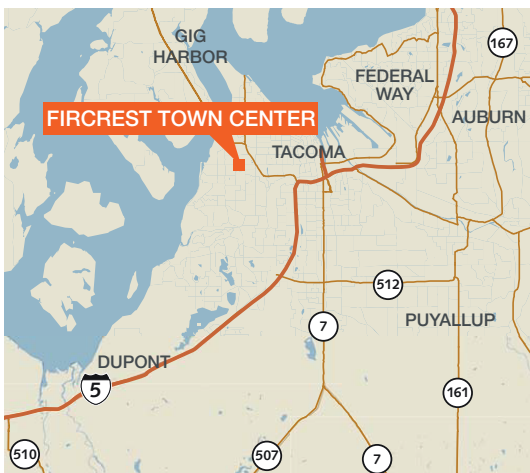

**Fircrest Town Center**  
1115 Regents Blvd, Fircrest, WA

**Lease Rate: \$20.00 PSF NNN**

Well kept neighborhood center in the heart of Fircrest

Ample parking

Across from prestigious Fircrest Golf Club

585 SF space available - Last space!

Close to Tacoma Community College

Small town feel, but close to big city amenities

**DEMOGRAPHICS**

	1 mile	3 miles	5 miles
Population	12,265	108,474	227,496
Median HH Income	\$50,299	\$53,674	\$52,302

**Contact**

## Fircrest Town Center

### FIRCREST TOWN CENTER

THIS SITE PLAN IS NOT TO SCALE