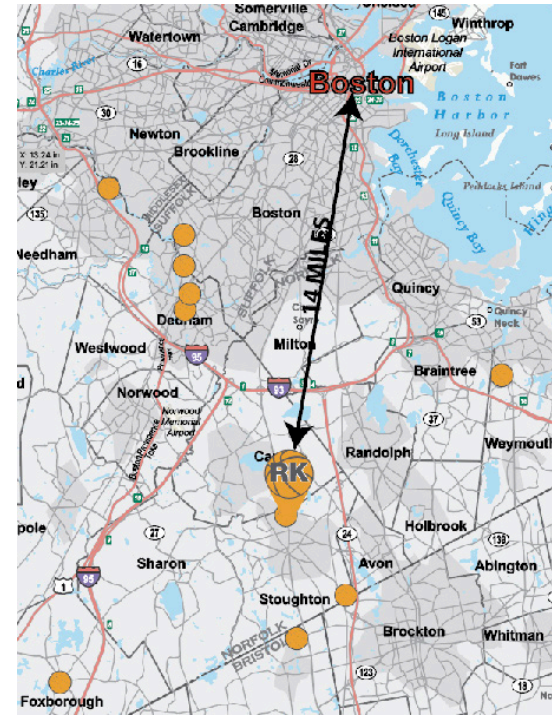

RK STOP & SHOP PLAZA

Route 138 - 278 Washington Street, Stoughton, MA 02072

			
1 Mile	8,684	\$89,926	
3 Mile	51,481	\$117,986	
5 Mile	142,811	\$107,931	

- Dominant supermarket-anchored shopping center located along the busy Route 138 corridor in Stoughton, Massachusetts
- Located less than 20 miles from downtown Boston, the property is the center of a densely populated community
- This prominent shopping center is home to several convenience type retailers including Bank of America, Care Central Urgent Care, and Andrade's Liquors
- 27,423 Vehicle Daily Traffic Count

RKCenters

781-320-0001

Leasing@rkcenters.com

50 Cabot Street, Suite 200, Needham, MA 02494

RK STOP & SHOP PLAZA

Route 138 - 278 Washington Street, Stoughton, MA 02072

 = Current Opportunity

 = Future Opportunity

LOCUS MAP

 Other RK Centers Properties

ANDRADE'S LIQUORS

FANTASTIC SAM'S

ENVY NAIL & SPA

dogtopia

CareCentral Urgent Care

GOLDEN PALACE RESTAURANT

Bank of America

138

WASHINGTON STREET