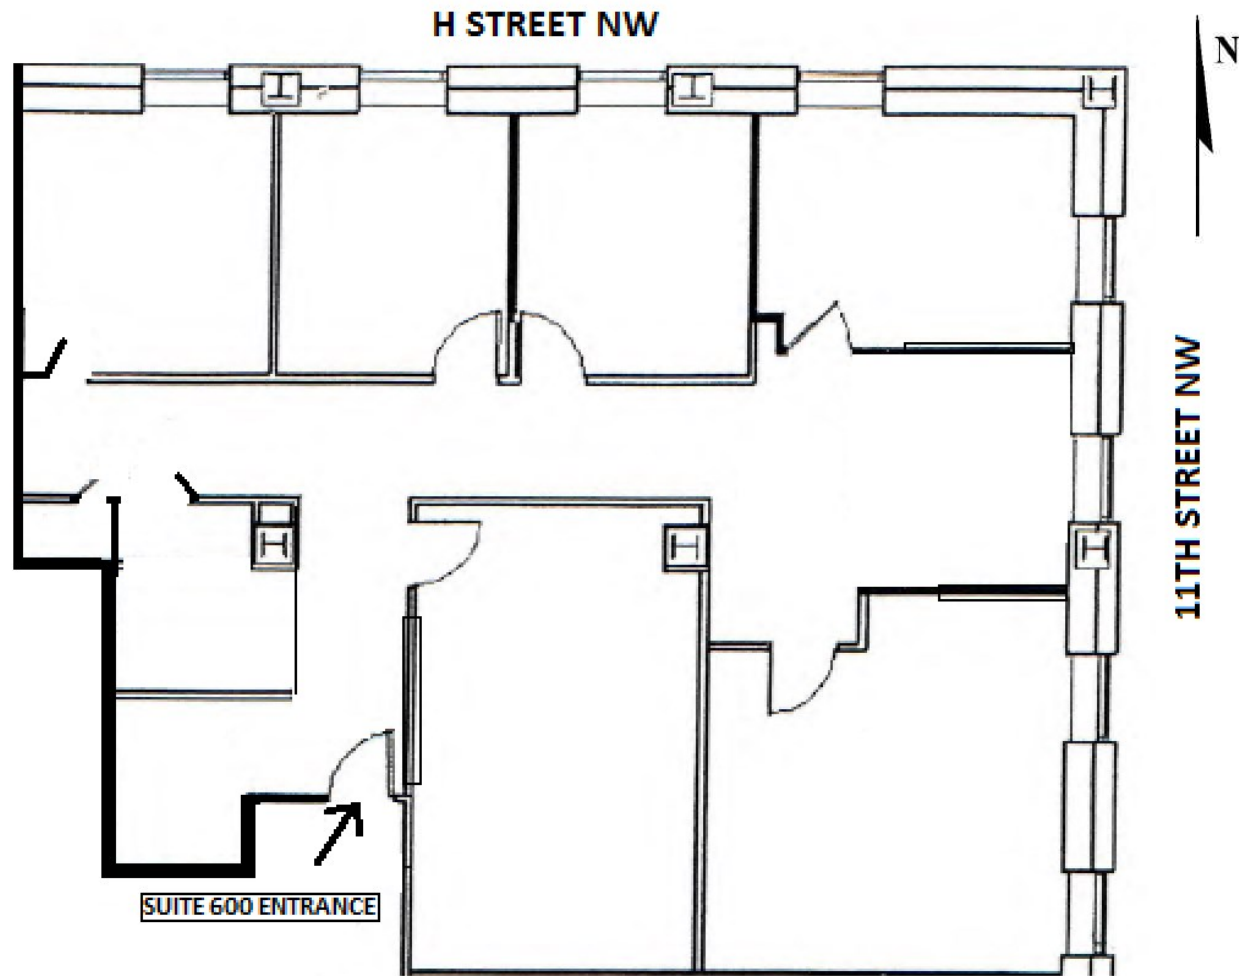

1100 H STREET NW

SUITE 600

2,091 SF

NOT TO SCALE. IMAGE IS APPROXIMATE AND SUBJECT TO VERIFICATION.

12-03-18