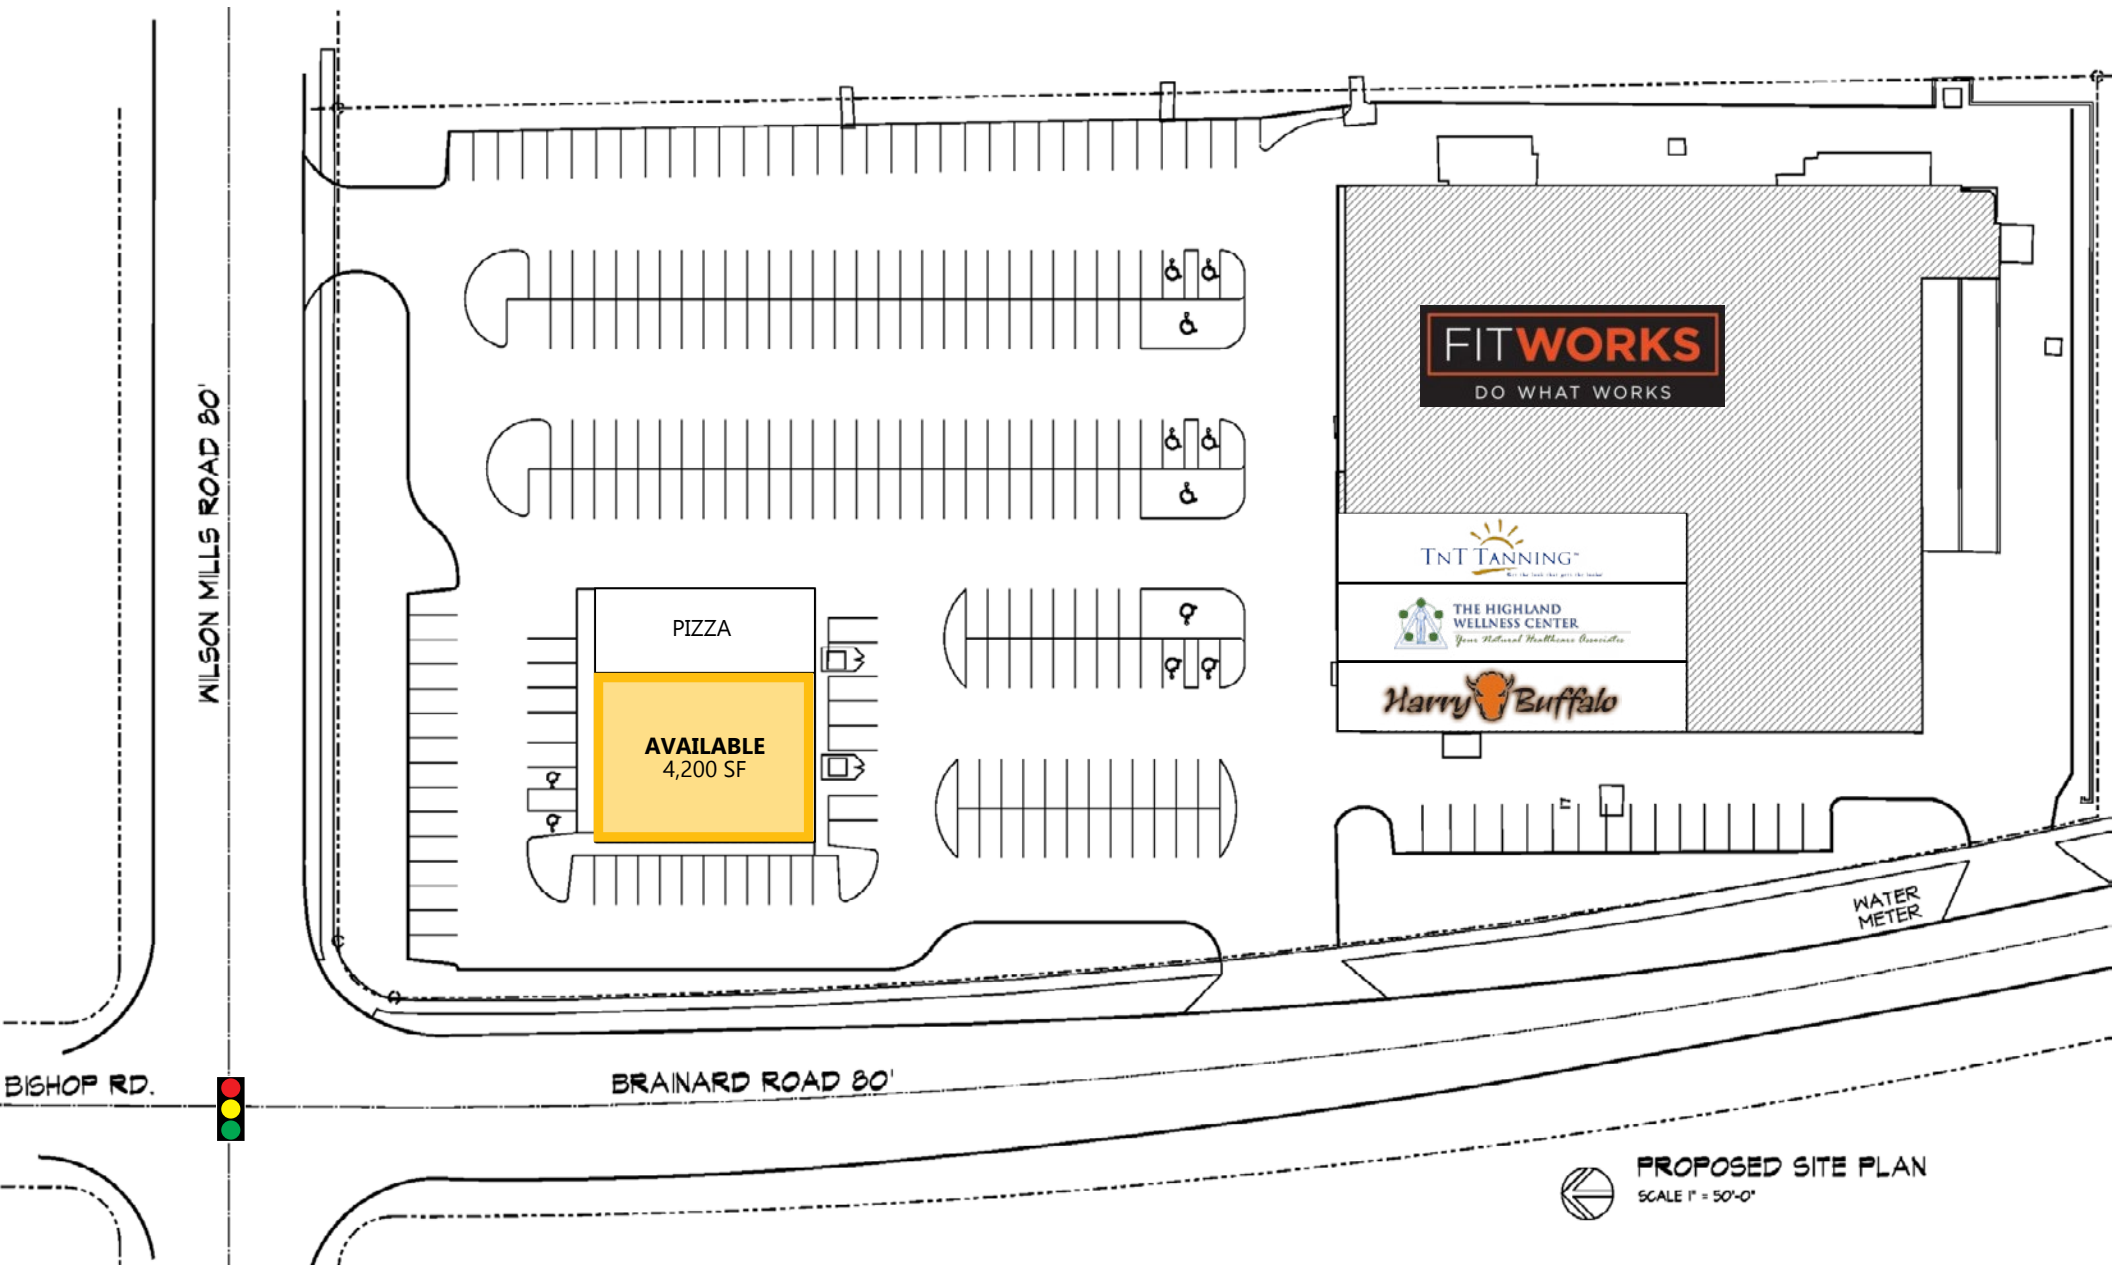

**BRAINARD CROSSING**

FITWORKS TNT TANNING THE HIGHLAND WELLNESS CENTER Harry Buffalo

**BRAINARD CROSSING  
AVAILABLE OUTLOT**

**WILSON MILLS RD**

**BRAINARD RD**

**PROPERTY HIGHLIGHTS**

- Great outlot opportunity at busy intersection - Approx. 20,550 VPD
- Located at the SEC of Wilson Mills Road & Bishop/Brainard Road in close proximity to I-271, Richmond Town Square & The Shoppes at Alpha Place
- Join Fitworks, TNT Tanning, Highland Wellness Center, & Harry Buffalo

 **PROPOSED SITE PLAN**  
SCALE 1" = 50'-0"

**RICHMOND TOWN SQUARE**

GNC  
LIVE WELL

planet fitness

KAY JEWELERS  
Rainbow SHOE DEPT.

Visionworks LASALLE ZALES  
THE DIAMOND STORE

**MAPLE PLAZA**

ROMEO'S  
MULLIGAN'S

LeRich's PIZZA

Highland cleaners  
GROOMING TAILS  
HIGHLANDER TAVERN

CAMP BOW VIEW

PLAY ACADEMY  
SCHOOL OF ROCK

PROGRESSIVE  
ALPHA ANNEX 1,000+ EMPLOYEES

KOHL'S  
BIG LOTS!  
SKECHERS

SKY ZONE

PROGRESSIVE  
CAMPUS II