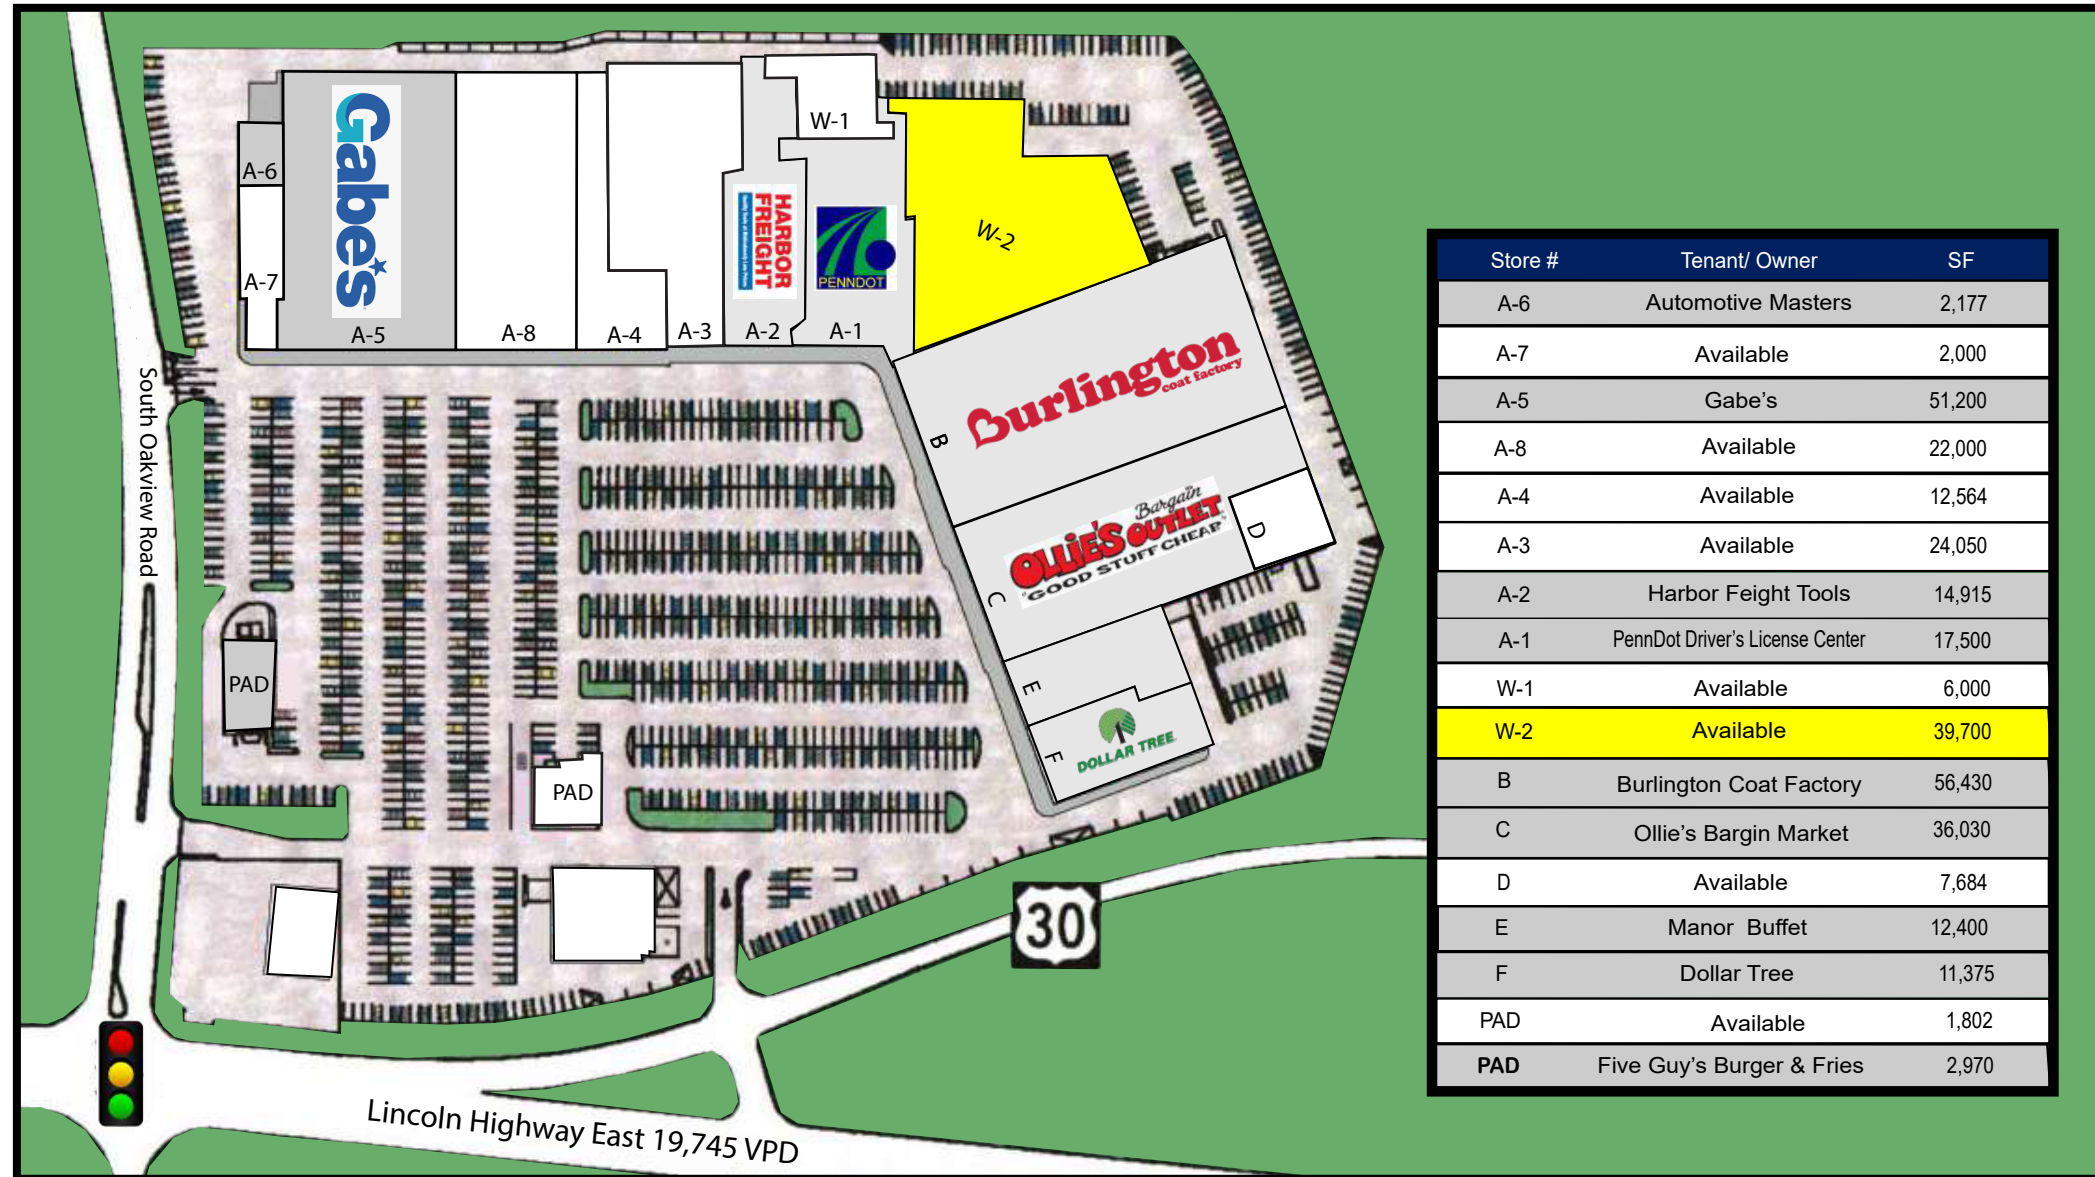

East Towne Center

2090 Lincoln Highway East, Lancaster, PA 17602
 W-2 • 39,700 SF

Store #	Tenant/ Owner	SF
A-6	Automotive Masters	2,177
A-7	Available	2,000
A-5	Gabe's	51,200
A-8	Available	22,000
A-4	Available	12,564
A-3	Available	24,050
A-2	Harbor Feight Tools	14,915
A-1	PennDot Driver's License Center	17,500
W-1	Available	6,000
W-2	Available	39,700
B	Burlington Coat Factory	56,430
C	Ollie's Bargain Market	36,030
D	Available	7,684
E	Manor Buffet	12,400
F	Dollar Tree	11,375
PAD	Available	1,802
PAD	Five Guy's Burger & Fries	2,970