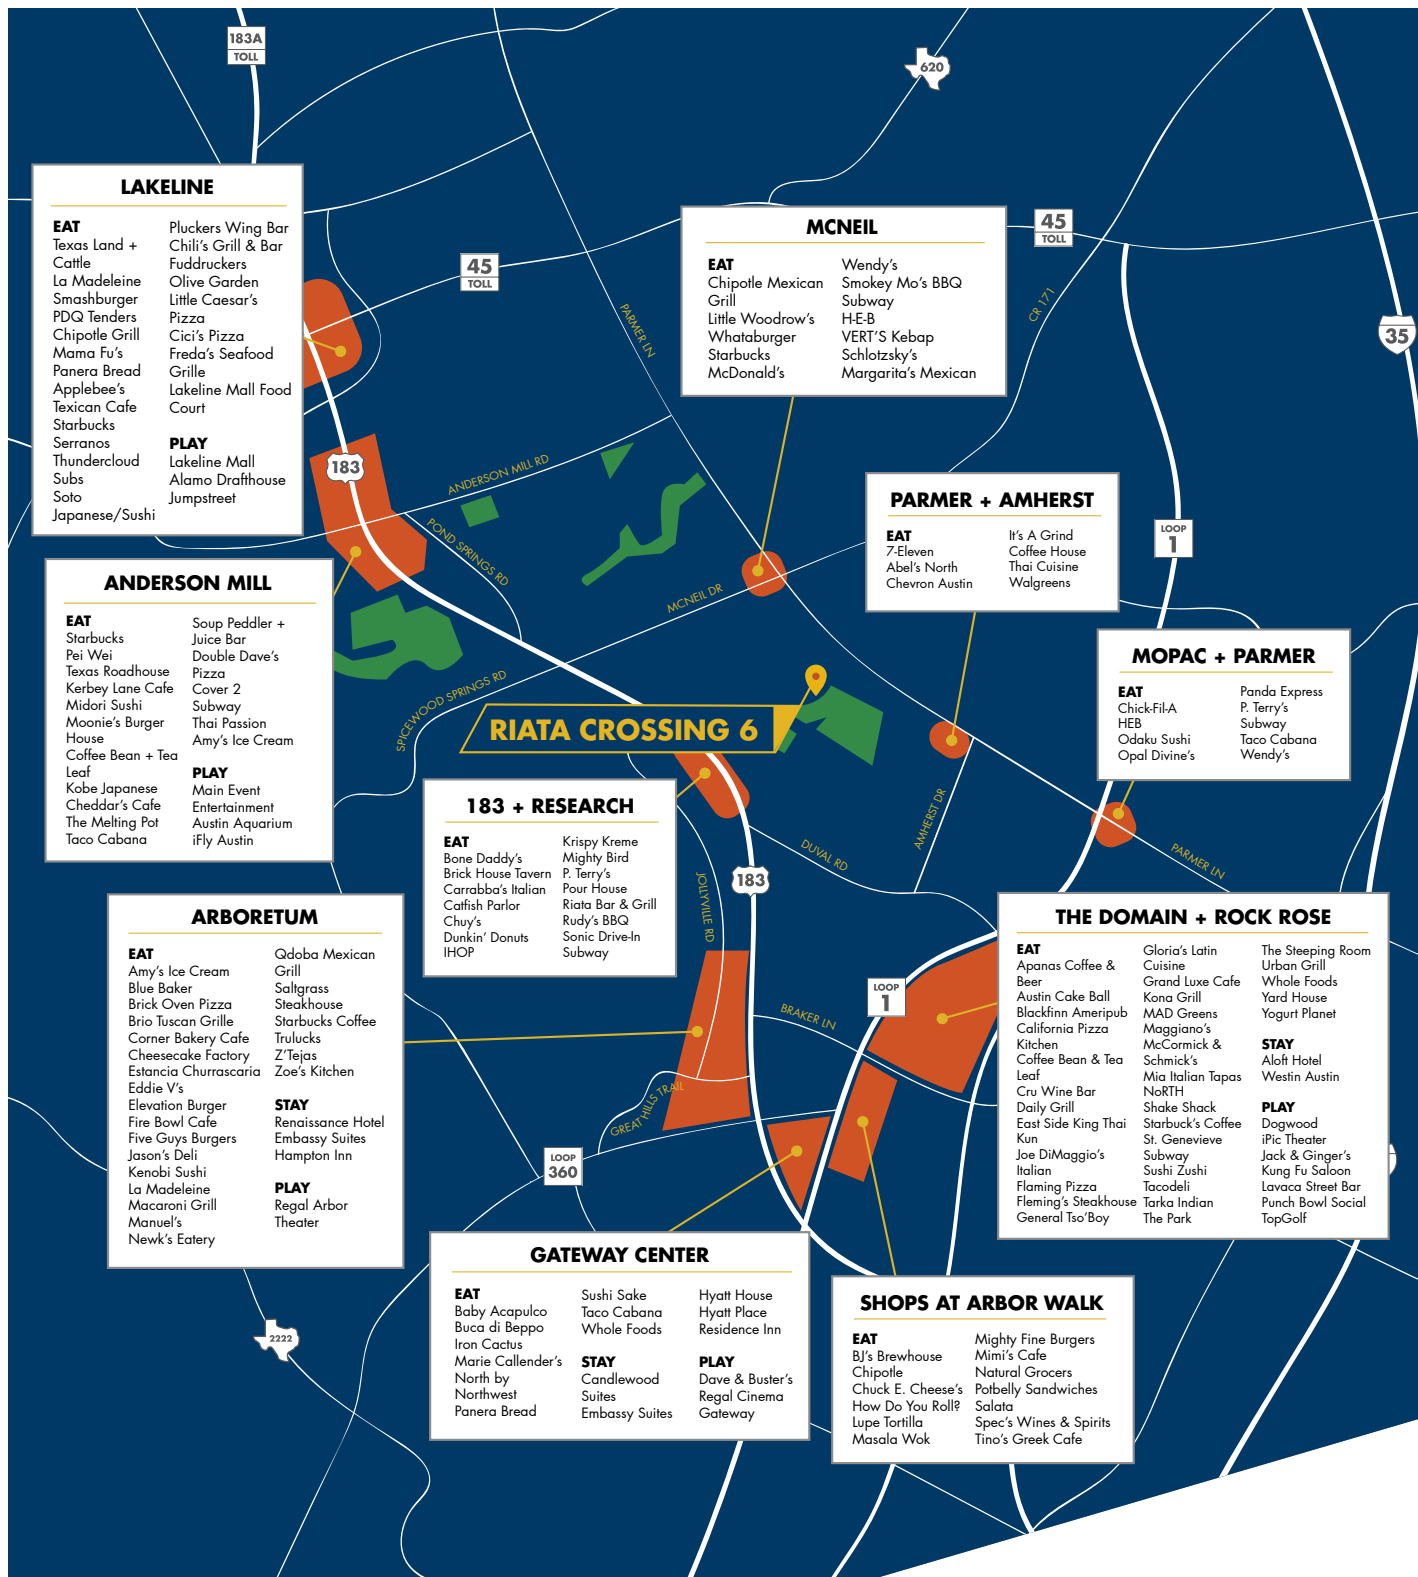

# FOR LEASE RIATA CROSSING 6

12544 RIATA VISTA CIRCLE • AUSTIN, TEXAS 78727

Located in Northwest Austin across from the Apple Campus, Riata Crossing 6 is a build-to-suit opportunity with great accessibility via US-183 and West Parmer Lane. This site can accommodate a two-story, 50,000 SF building and is located within Austin's Corporate Hub. The building is zoned LI for additional flexibility for tenants and features 5:1000 parking.

### Easy Accessibility

Accessible via US-183  
and West Parmer Lane

### Proximity

Close proximity to retail,  
restaurants and residential  
areas

# NEARBY AMENITIES