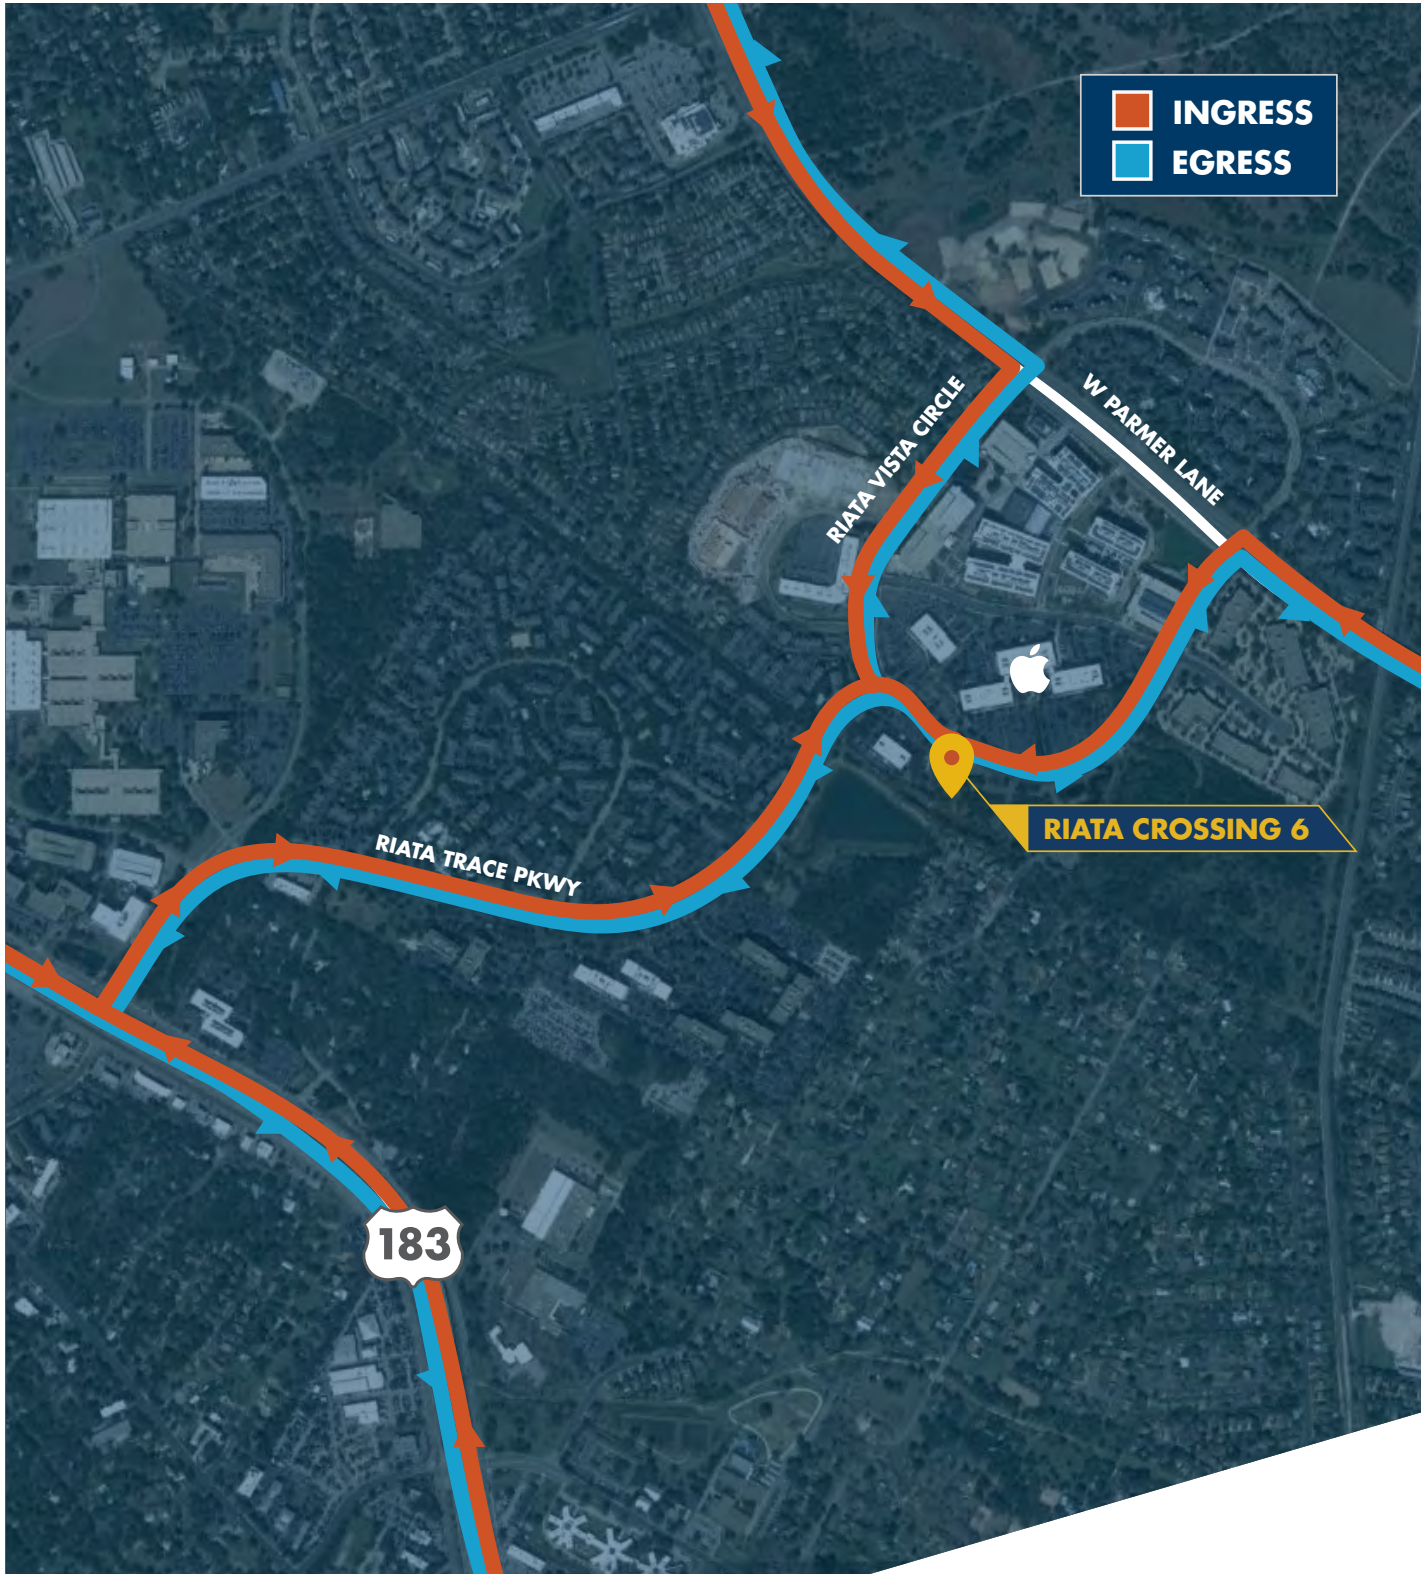

# FOR LEASE RIATA CROSSING 6

12544 RIATA VISTA CIRCLE • AUSTIN, TEXAS 78727

Located in Northwest Austin across from the Apple Campus, Riata Crossing 6 is a build-to-suit opportunity with great accessibility via US-183 and West Parmer Lane. This site can accommodate a two-story, 50,000 SF building and is located within Austin's Corporate Hub. The building is zoned LI for additional flexibility for tenants and features 5:1000 parking.

### Easy Accessibility

Accessible via US-183  
and West Parmer Lane

ACCESS TO  
**RIATA CROSSING 6**

# NEARBY AMENITIES