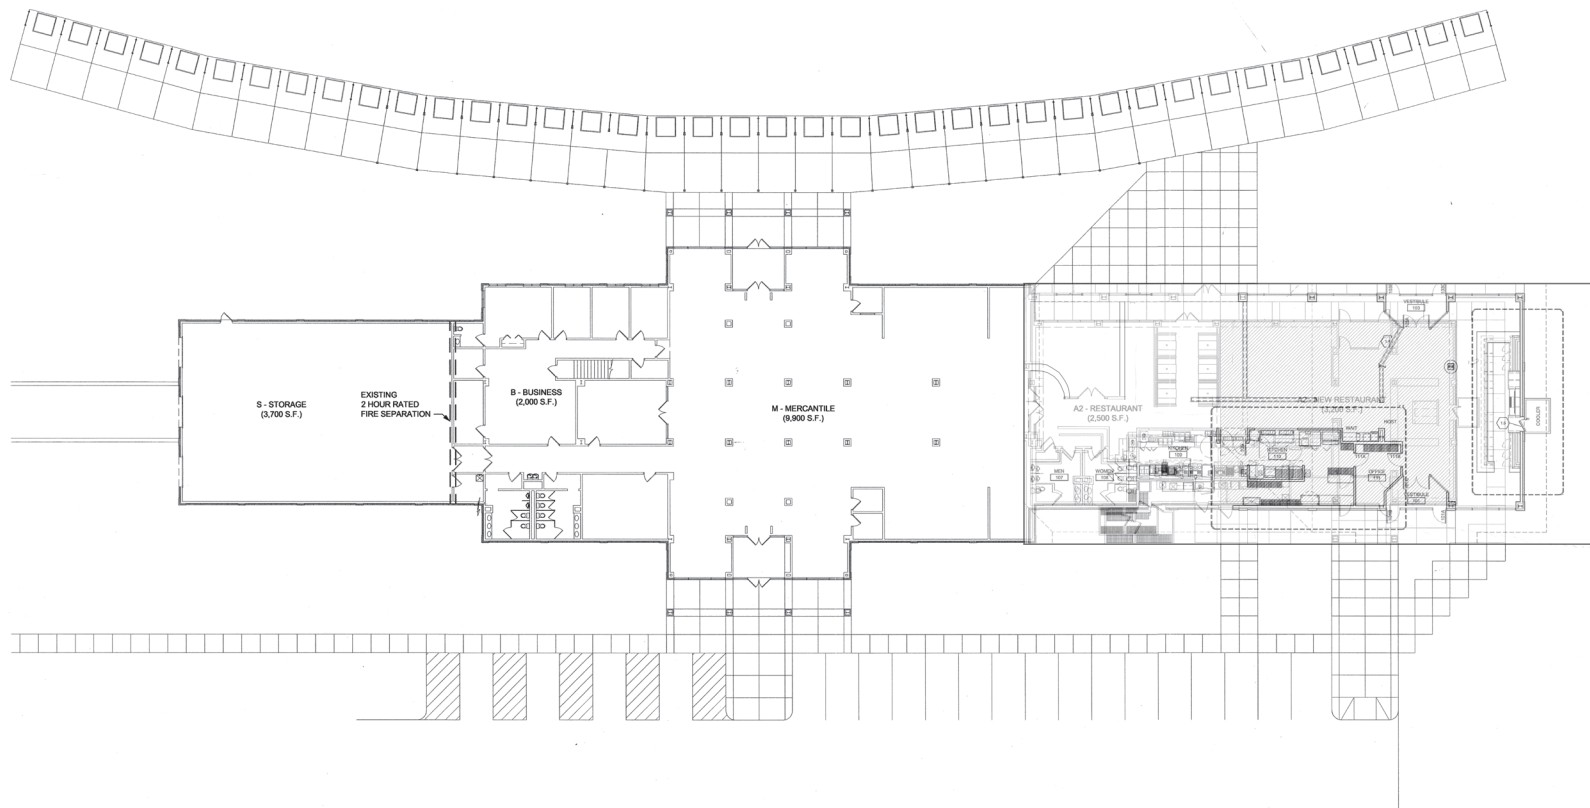

FOR SALE

1605/1631 N. BELL SCHOOL RD., ROCKFORD, IL

SITE PLAN