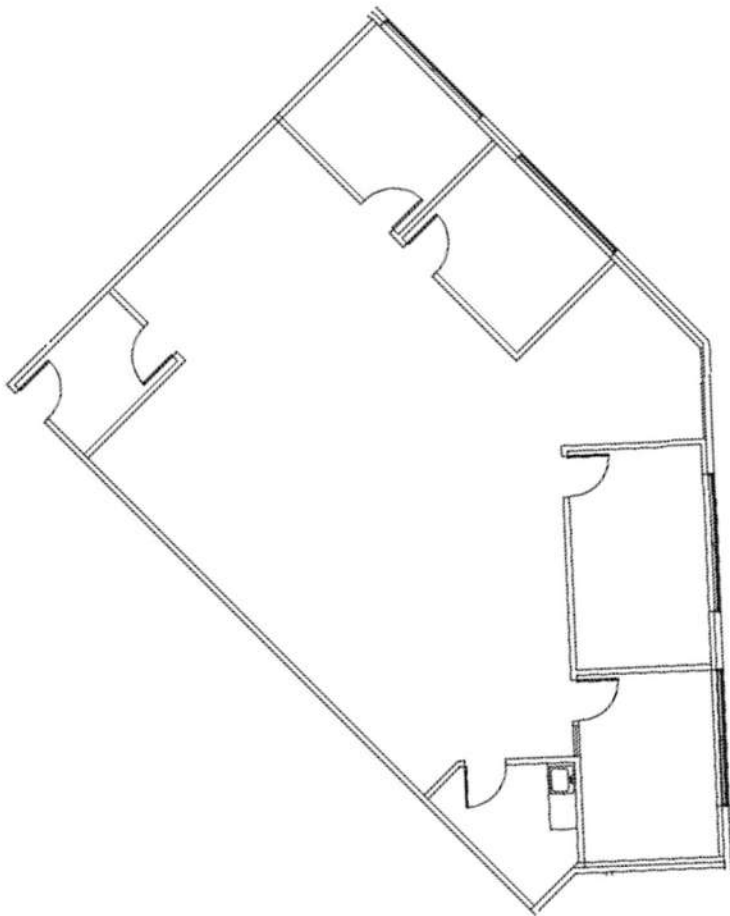

# HARBOR MARINA CORPORATE CENTER

1011 SW Klickitat Way  
**Suite 202**

2,182 Square Foot Office

Complete office ready for move-in.  
Easterly light with open interior,  
kitchenette and offices at perimeter