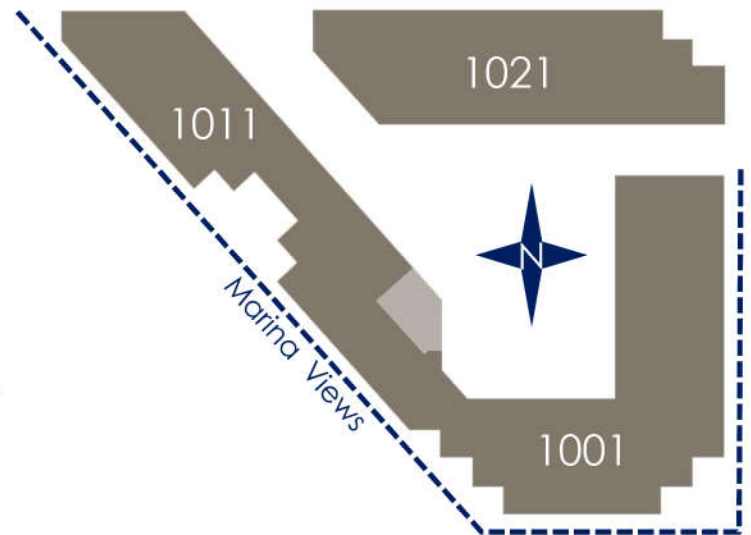

# HARBOR MARINA CORPORATE CENTER

1011 SW Klickitat Way  
**Suite 202**

2,182 Square Foot Office

Complete office ready for move-in.  
Easterly light with open interior,  
kitchenette and offices at perimeter