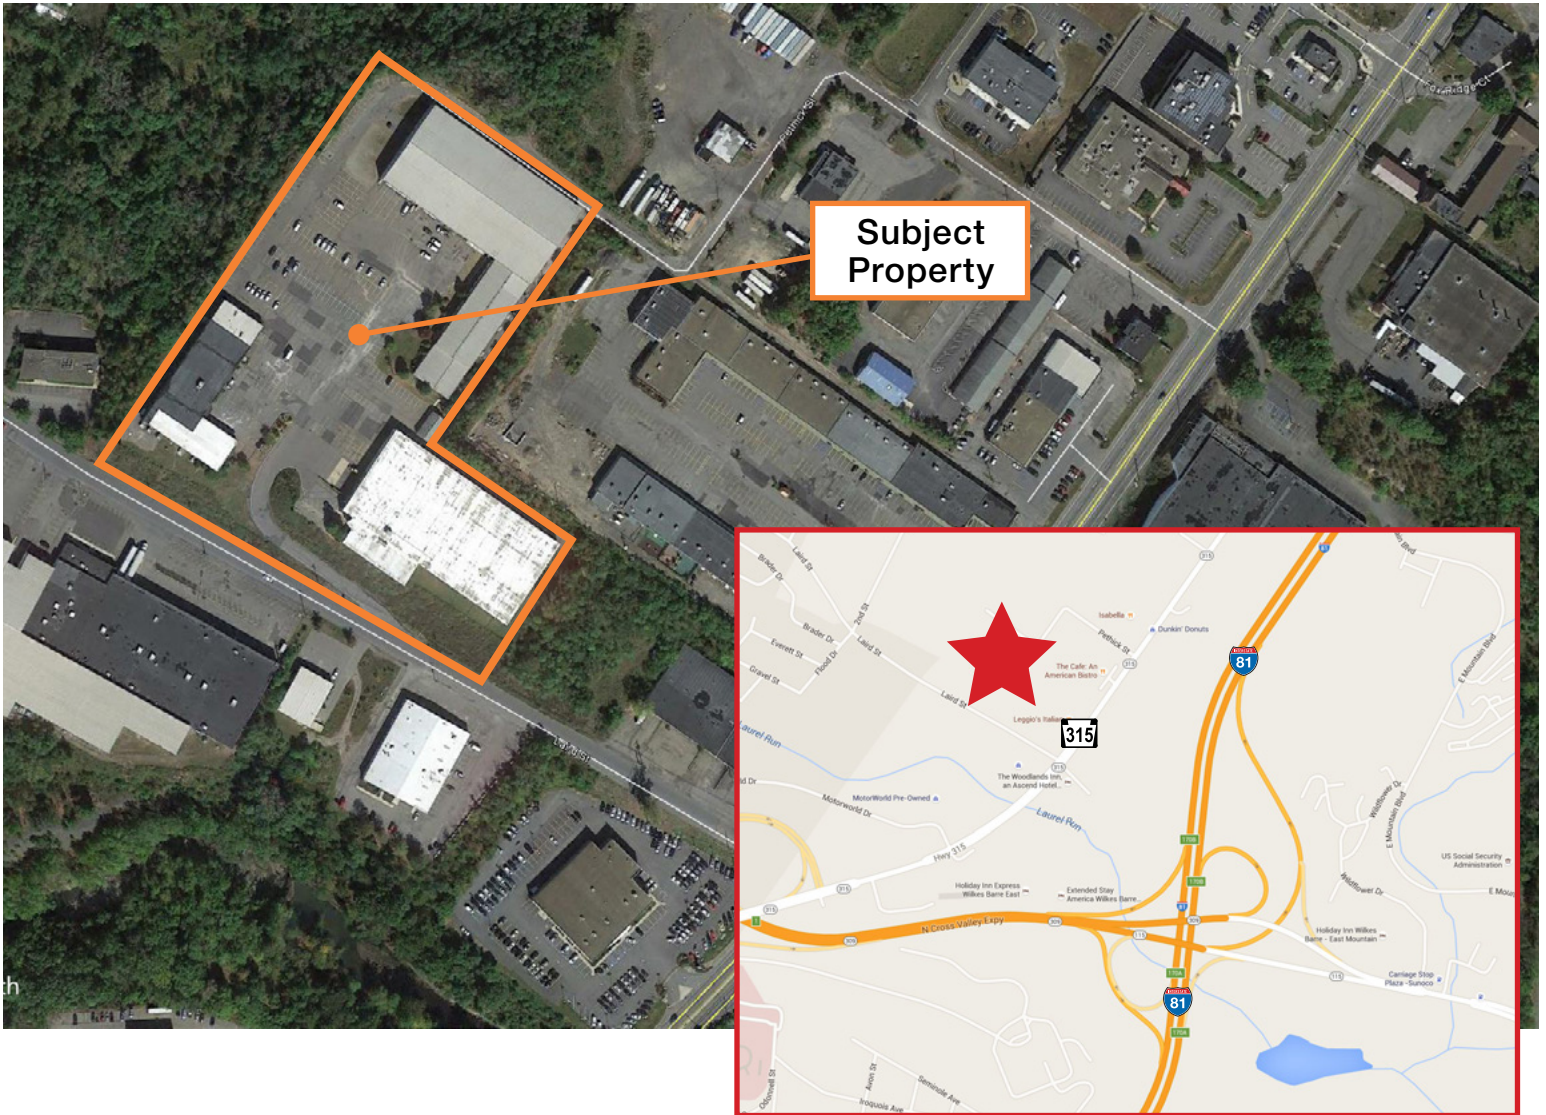

Located right off Highway 315 and less than 5 minutes to I-81