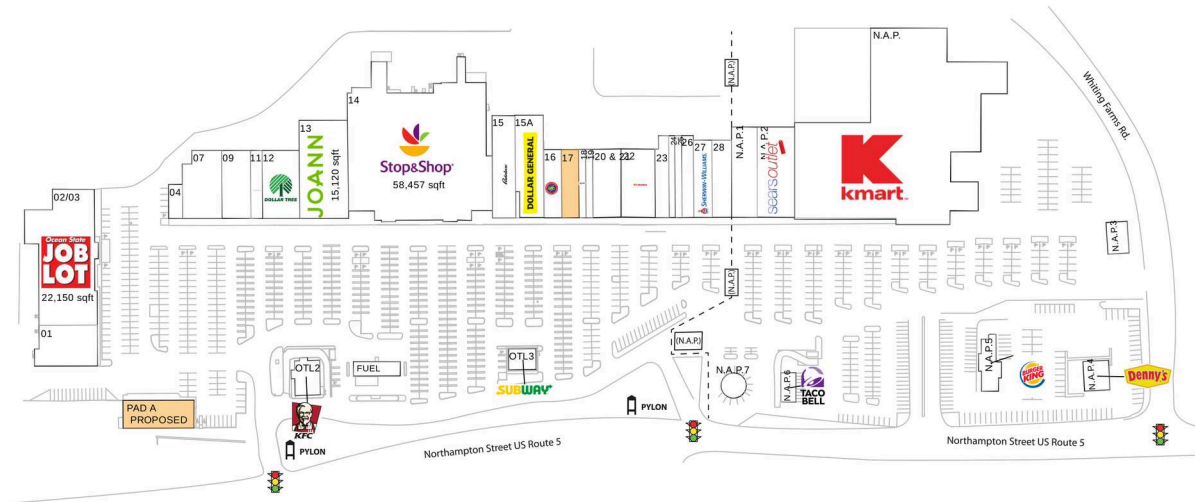

Anchored by Super Stop & Shop with a strong lineup of national retailers including Kmart, Dollar Tree, Jo-Ann Fabric & Craft Stores, Rainbow, Family Dollar & Sherwin-Williams

Less than 2 miles from the 1.6MM SF Holyoke Mall at Ingleside with national anchors including Macy's, JCPenney, Sears & Target

Close proximity to the 198-bed Holyoke Medical Center with 1,000+ employees and Holyoke Community College with 7,000+ students

High visibility on Northampton St from 41,000+ vehicles daily

Holyoke Shopping Center

Springfield, MA

42.1853, -72.6323

2217-2291 Northampton Street (US Rte | Holyoke, MA 01040)

Available Space

17 3,714 SF

Pad Opportunities

PAD A 6,000 SF/0.2

Current Retailers

FUEL	Stop & Shop Fuel	0 SF
N.A.P.	Kmart	0 SF
N.A.P.1	N.A.P.	0 SF
N.A.P.2	Sears Outlet	0 SF
N.A.P.3	D'Angelo	0 SF
N.A.P.4	Denny's	0 SF
N.A.P.5	Burger King	0 SF
N.A.P.6	Taco Bell	0 SF
N.A.P.7	Restaurant	0 SF
OTL2	KFC	4,464 SF
OTL3	Subway	1,800 SF
01	Nina Candle Company	7,500 SF
02/03	Ocean State Job Lot	22,150 SF
04	Paramount Pizza	1,500 SF
07	Children & Family Dentistry & Braces	7,784 SF
09	Scrub Wear House, LLC.	6,200 SF
11	CosmoProf	2,500 SF
12	Dollar Tree	8,000 SF
13	JOANN Fabric And Craft Stores	15,120 SF
14	Stop & Shop	58,457 SF
15	Rainbow	7,425 SF
15A	Dollar General	7,575 SF
16	Rent-A-Center	3,750 SF
18	Cricket	1,504 SF
19	Holly's Nails	1,496 SF
20 & 21	Expressions	7,400 SF
22	AutoZone	6,000 SF
23	Express Kitchens	3,000 SF
24	MetroPCS	1,560 SF
25	Brad Matthews Jewelers	1,800 SF
26	Bamboo House	3,000 SF
27	Sherwin-Williams	4,368 SF
28	Holyoke Liquor Mart	7,728 SF