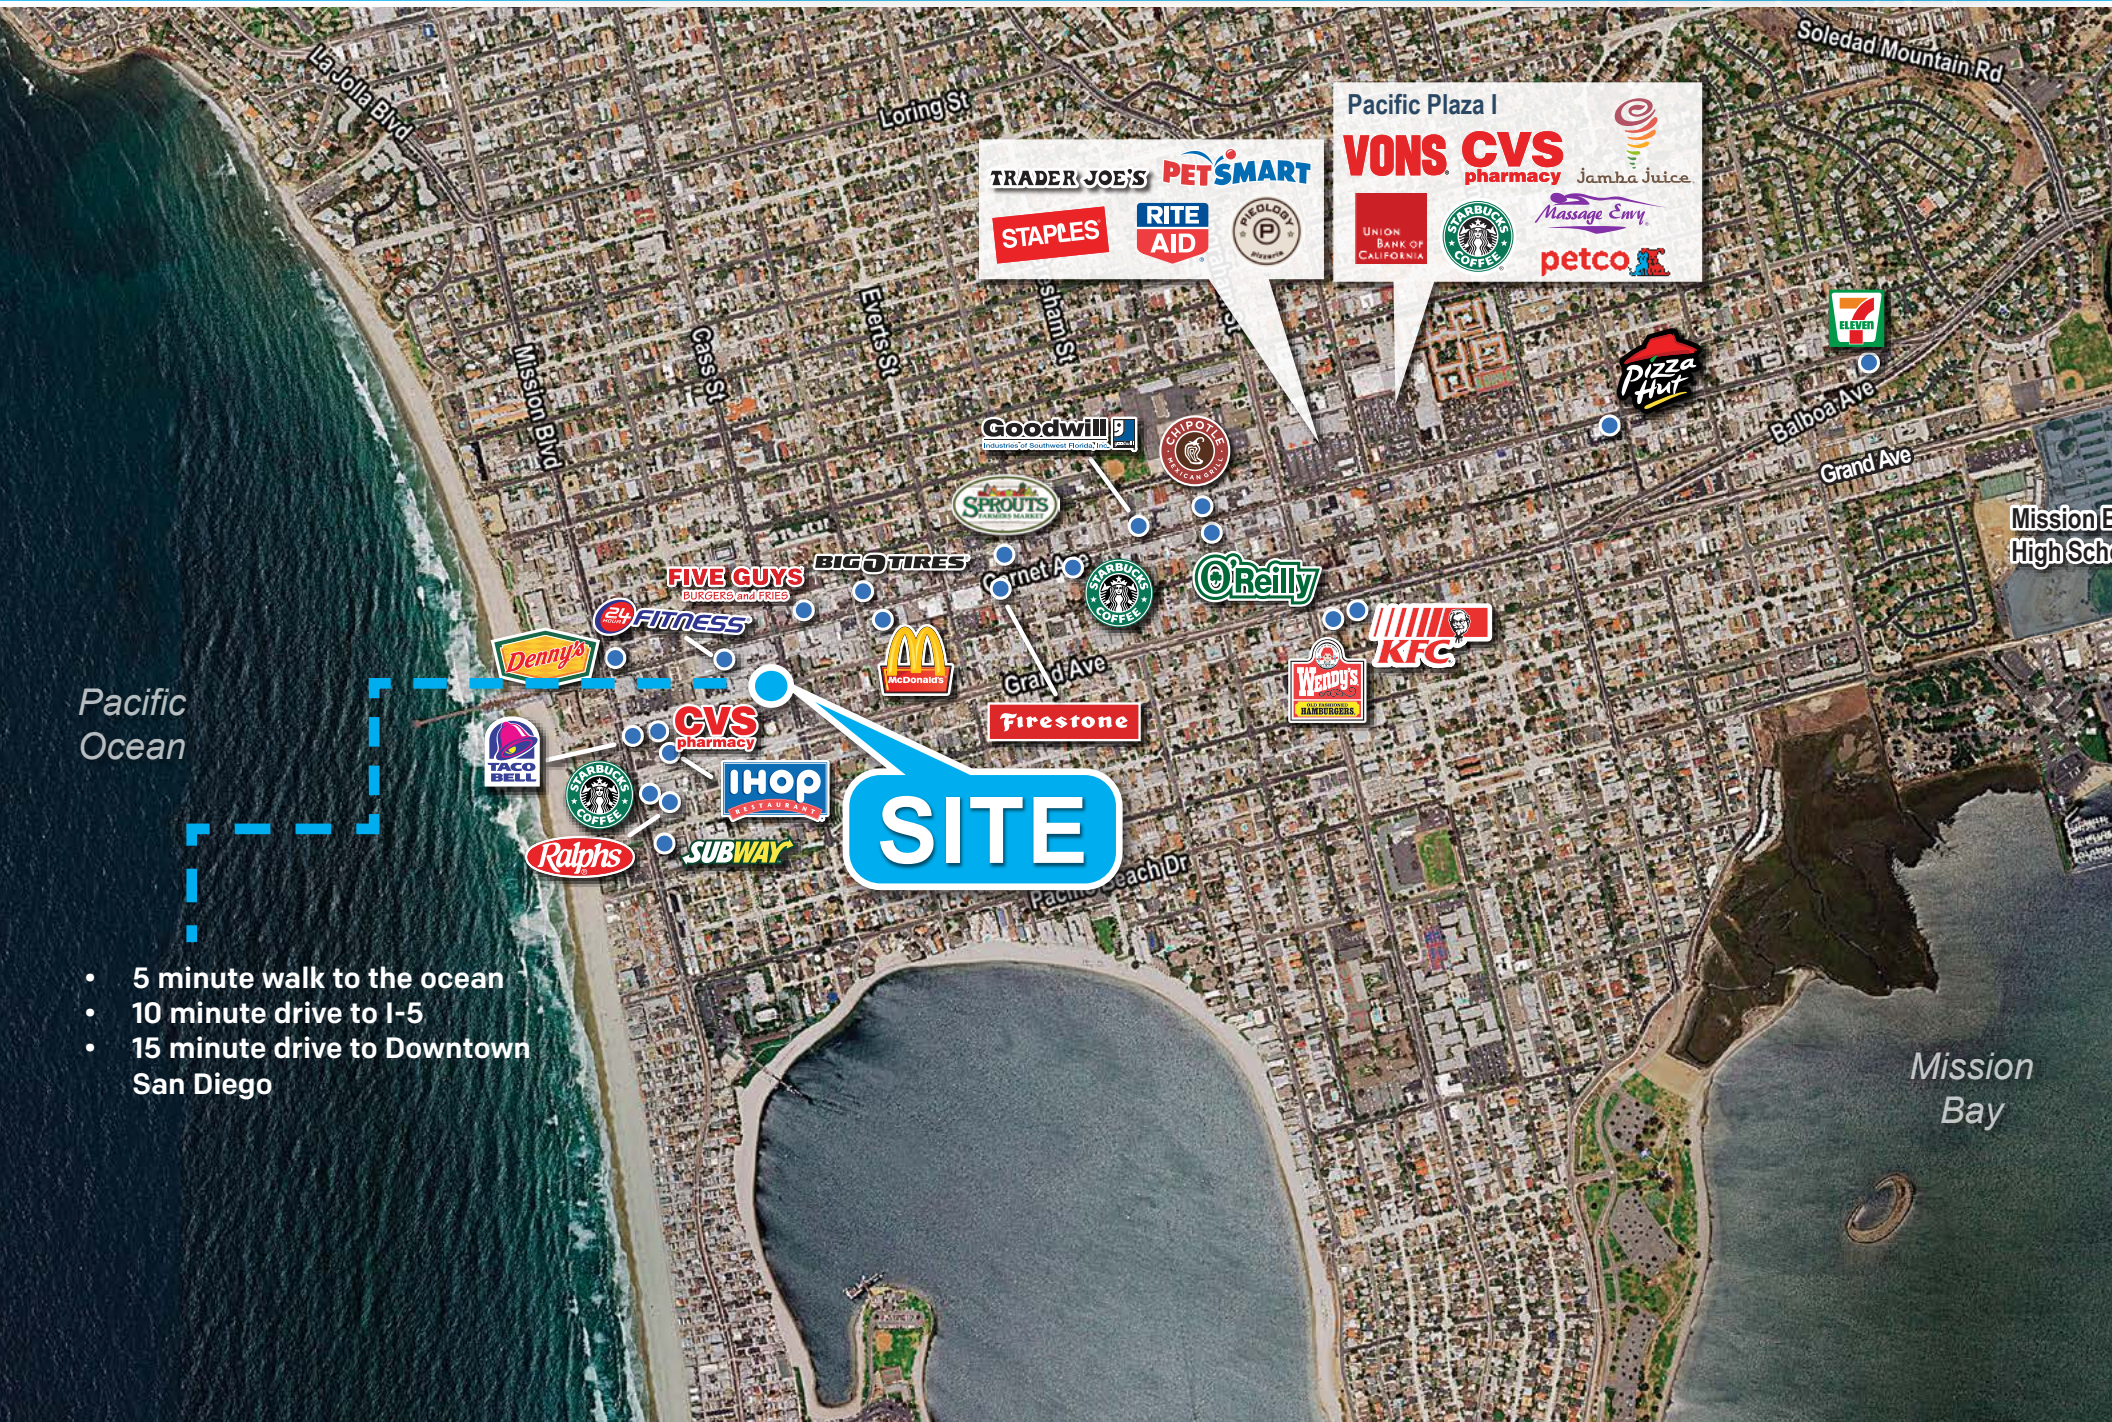

# NEIGHBORING RETAIL

Pacific Plaza I

TRADER JOE'S PET SMART

STAPLES RITE AID

VONS CVS pharmacy Jamba Juice

Union Bank of California Starbucks Coffee Massage Envy petco

**SITE**

Pacific Ocean

- 5 minute walk to the ocean
- 10 minute drive to I-5
- 15 minute drive to Downtown San Diego

Mission Bay