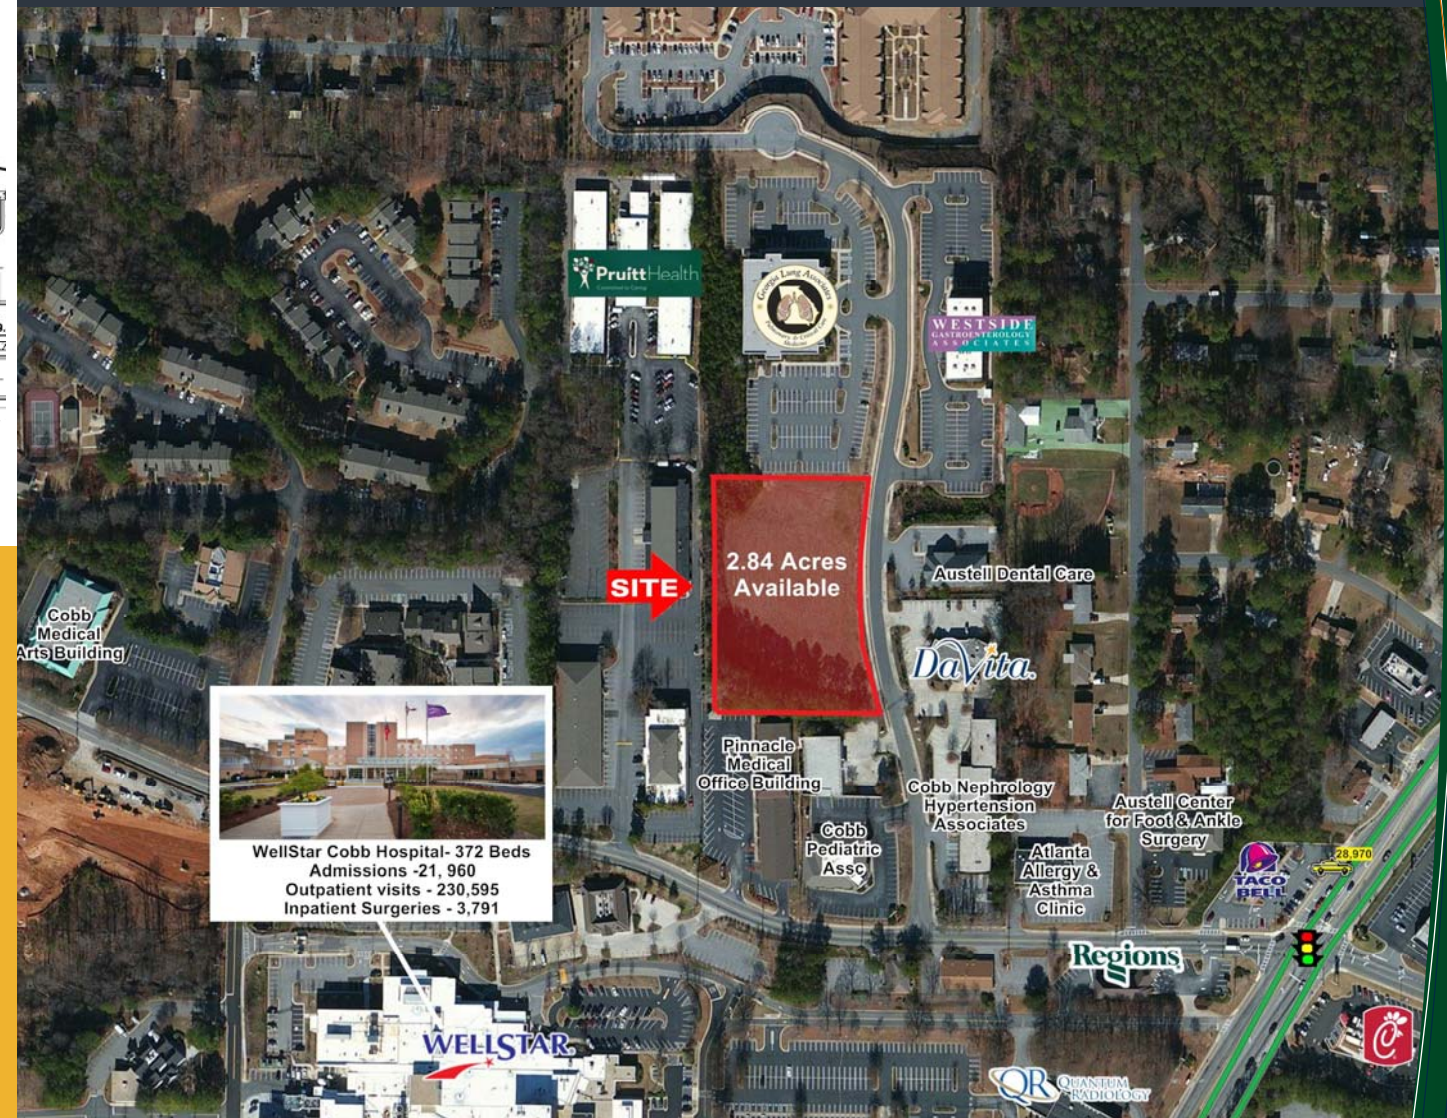

2.84 ACRES AVAILABLE

Austell, (Cobb County) GA