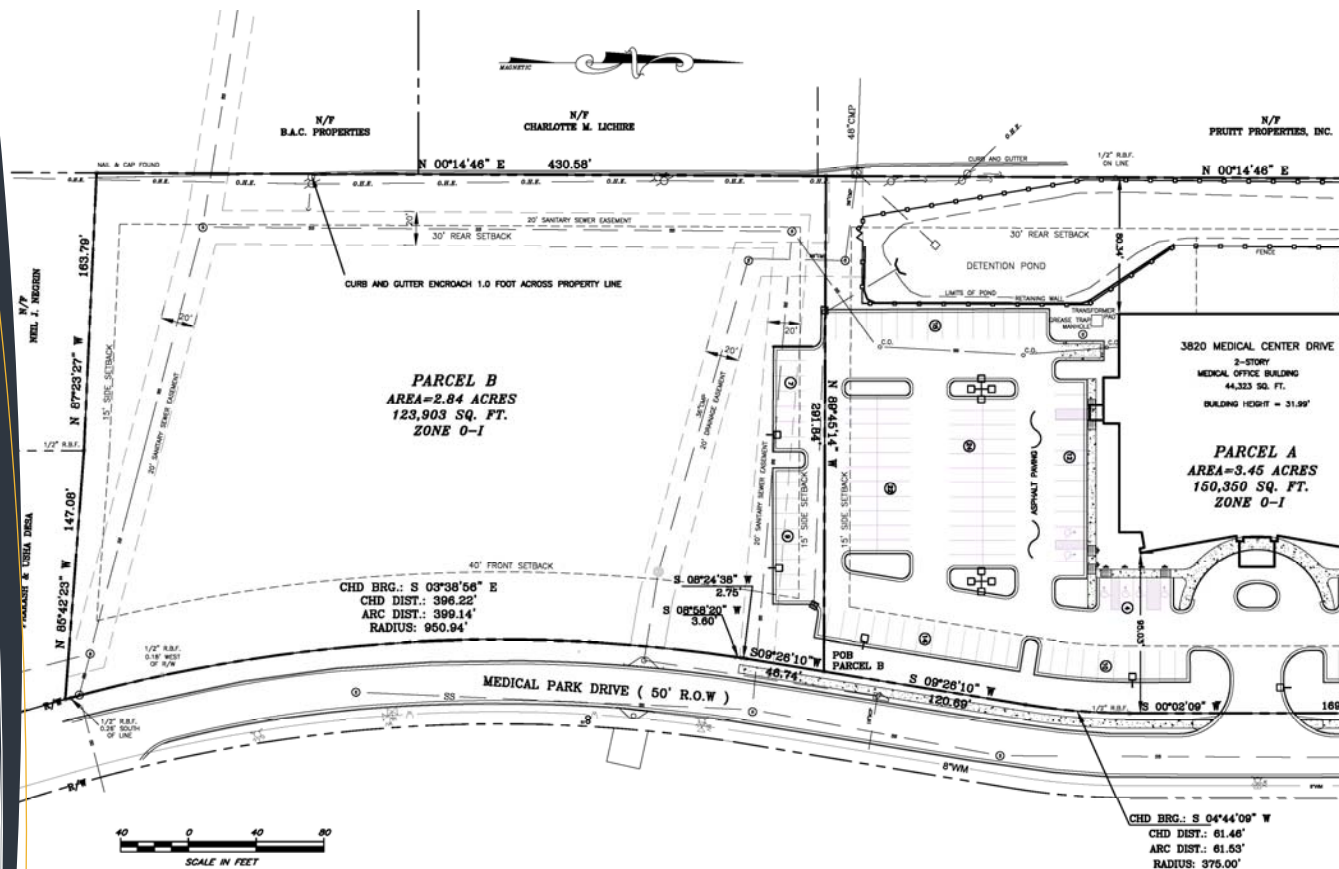

SUMMARY

Site Summary

- The 2.84 acre parcel is located just North of WellStar Cobb Hospital
- WellStar Cobb Hospital is a 372 bed facility, with annual admissions of 21, 960 people. They also have approximately 230,595 outpatient visits per year.
- Dense Daytime Population
- Very strong traffic counts with over 29,000 cars per day on Austell Road
- Area Retailers: Home Depot, Wal-Mart, Hobby Lobby, Marshalls, Lowe's, Target, TJMaxx, Ross, Kohl's