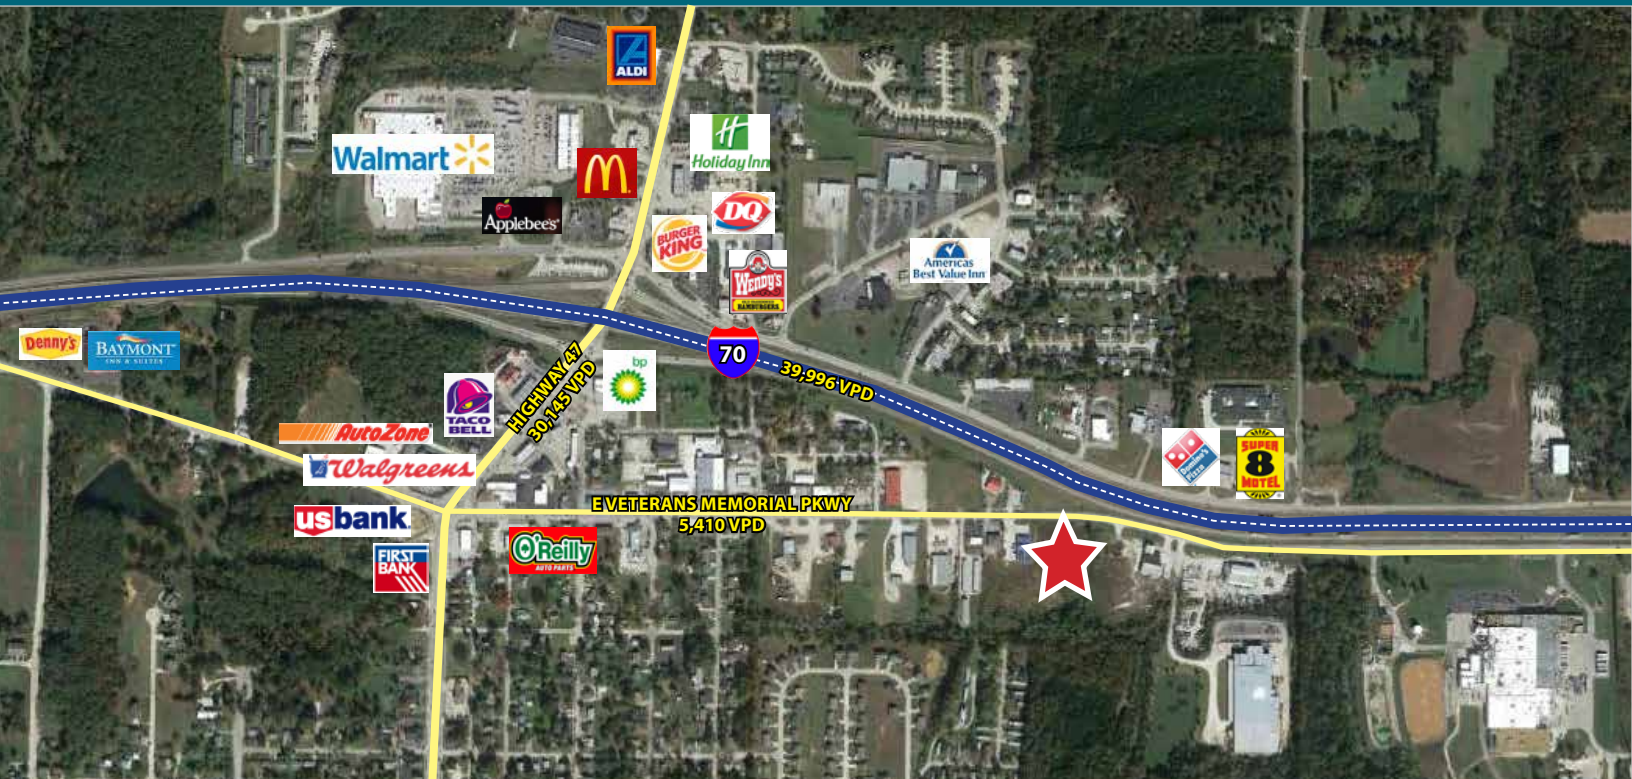

## 6.39 ACRES

1200 E VETERANS MEMORIAL PKWY | TRUESDALE, MO 63380

**MCKELVEY PROPERTIES**  
building relationships . creating wealth

### FEATURES

- › 6.39 acres for sale
- › Excellent visibility from I-70
- › Great opportunity for development with blacktop frontage
- › Zoned PUD
- › Taxes (2015): \$3,570

**SALE PRICE: \$3.00/SF (\$835,046)**