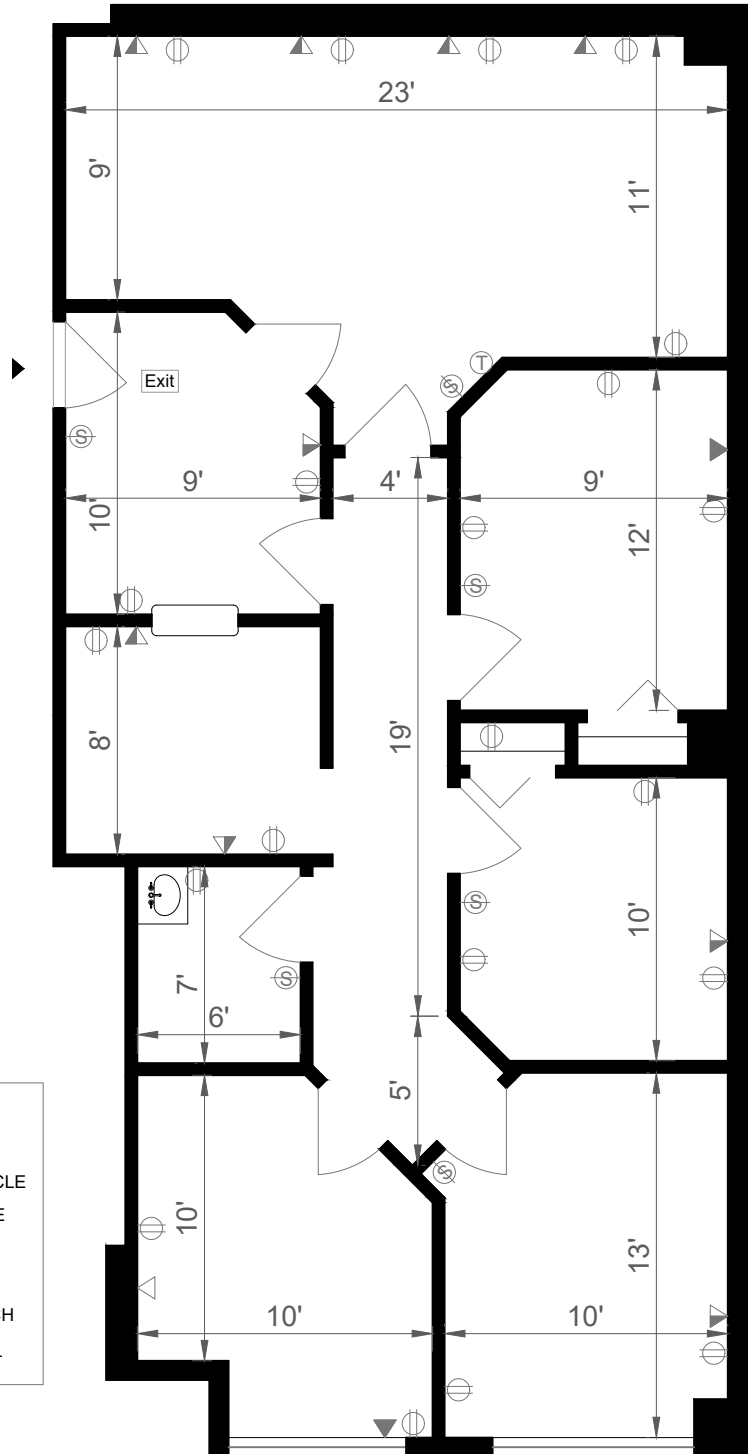

HARRISON EXECUTIVE CENTRE

1930 HARRISON STREET - SUITE 209 | HOLLYWOOD, FL 33020

LEGEND:

Ⓢ	THERMOSTAT
⊕	DOUBLE RECEPTACLE
⊕⊕	QUAD RECEPTACLE
Ⓢ	SINGLE SWITCH
ⓈⓈ	DOUBLE SWITCH
ⓈⓈⓈ	QUATRUPLE SWITCH
▭	ELECTRICAL PANEL

1,451 Rentable SF