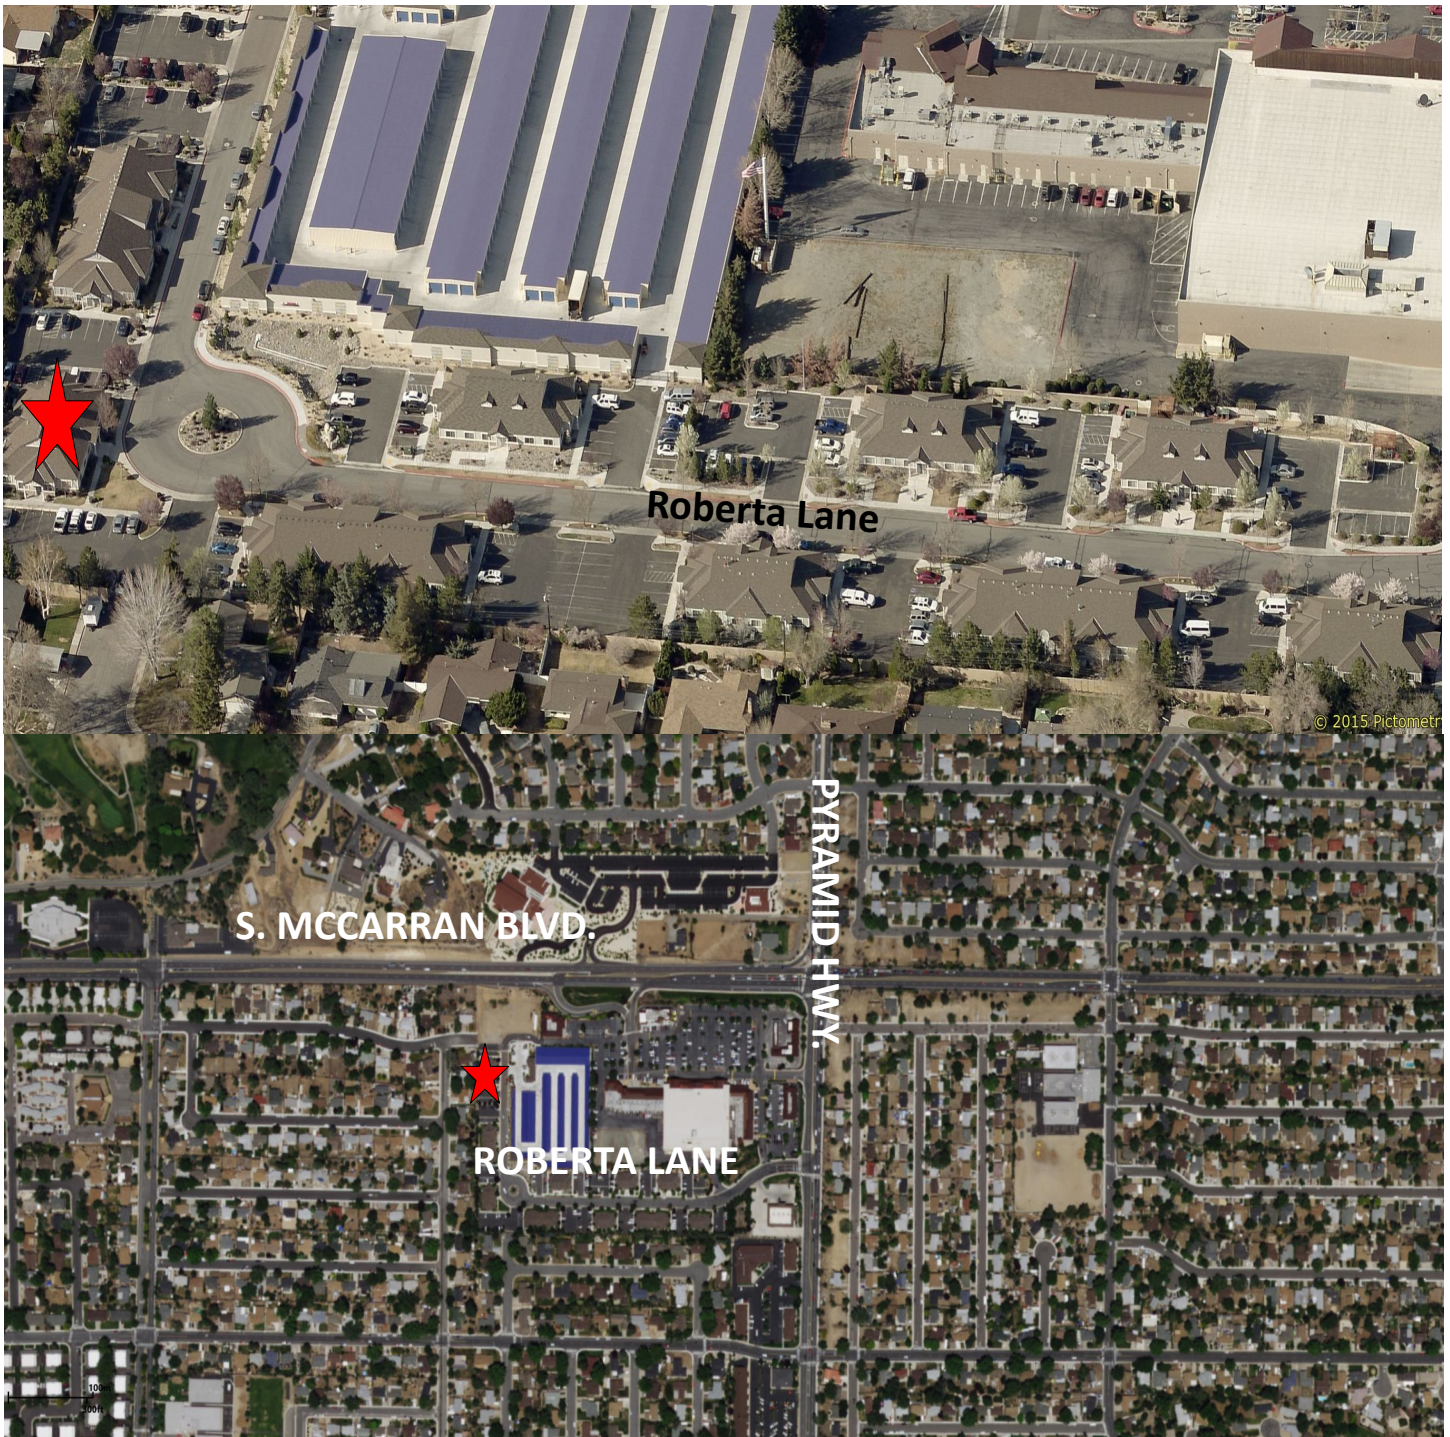

FOR LEASE

$1.44 PSF/MGR

**BUSINESS
PROPERTIES**

Kimberly Clark

Direct: 775-823-3378 Cell: 775-980-7232

Kimberly@cbcreno.com Fax: 775-829-5909

CBCWORLDWIDE.COM

©2017 Coldwell Banker Real Estate LLC, dba Coldwell Banker Commercial Affiliates. All Rights Reserved. Coldwell Banker Real Estate LLC, dba Coldwell Banker Commercial Affiliates fully supports the principles of the Equal Opportunity Act. Each Office is Independently Owned and Operated. Coldwell Banker Commercial and the Coldwell Banker Commercial Logo are registered service marks owned by Coldwell Banker Real Estate LLC, dba Coldwell Banker Commercial Affiliates.

**Coldwell Banker Commercial
Business Properties
5011 Meadowood Mall Cir.
Ste. 301 Reno, NV 89501
775-829-5900**