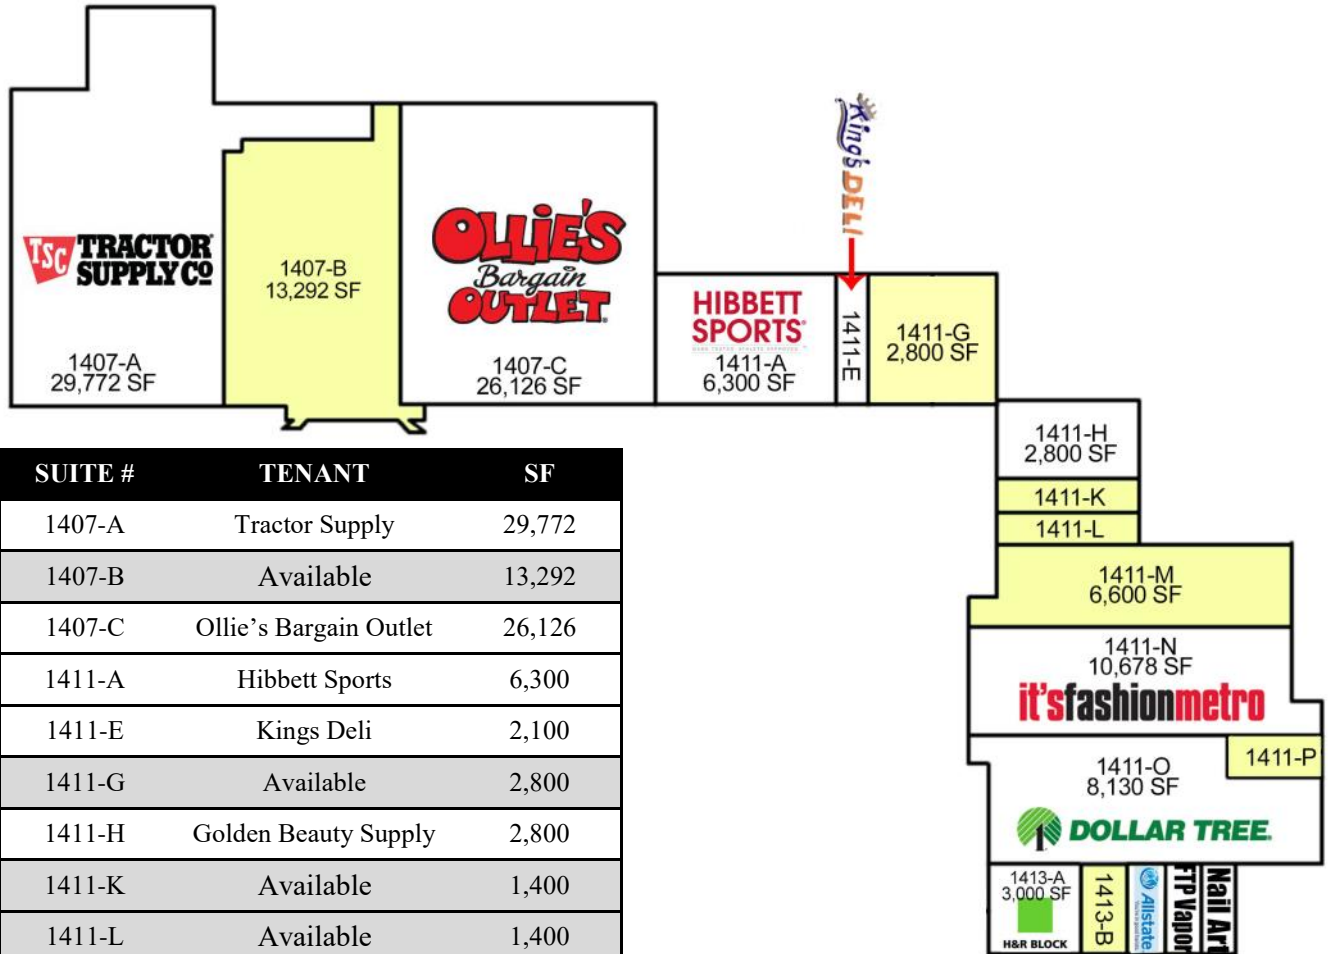

Cordele Corners Shopping Center
 1407 - 1413 E. 16th Ave
 Cordele, GA

Location: Tractor Supply anchored shopping center located on E 16th St.

Traffic: 15,300 VPD

Size: 120,868 +/- SF shopping center with ±28,562 SF available for lease

Nearby

Businesses: Walmart, Tractor Supply, Hibbett Sports, Dollar Tree, H&R Block, Kauffman Tire, Cook Out and Ollie's Bargain Outlet

2020 DEMOGRAPHICS

	1 Mile	3 Mile	5 Mile
Population	2,396	13,927	16,937
Median Age	40.0	36.3	37.0
Average HH Income	\$58,107	\$45,610	\$50,264

SUITE #	TENANT	SF
1407-A	Tractor Supply	29,772
1407-B	Available	13,292
1407-C	Ollie's Bargain Outlet	26,126
1411-A	Hibbett Sports	6,300
1411-E	Kings Deli	2,100
1411-G	Available	2,800
1411-H	Golden Beauty Supply	2,800
1411-K	Available	1,400
1411-L	Available	1,400
1411-M	Available	6,600
1411-N	It's Fashion Metro	10,678
1411-O	Dollar Tree	8,130
1411-P	Available	2,470
1413-A	H&R Block	3,000
1413-B	Available	1,250
1413-C	Allstate	750
1413-D	FTP Vapor	750
1413-E	Nail Art	1,250