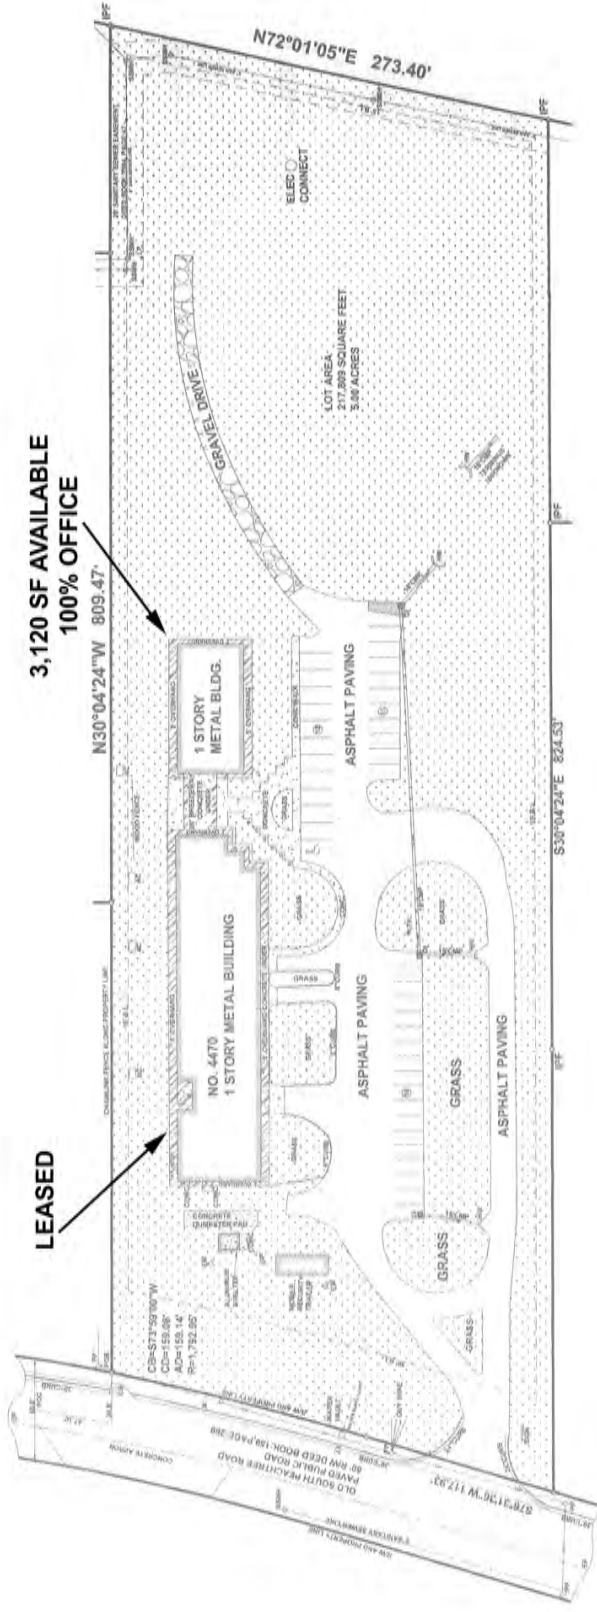

For Lease

3,120 SF Office Space