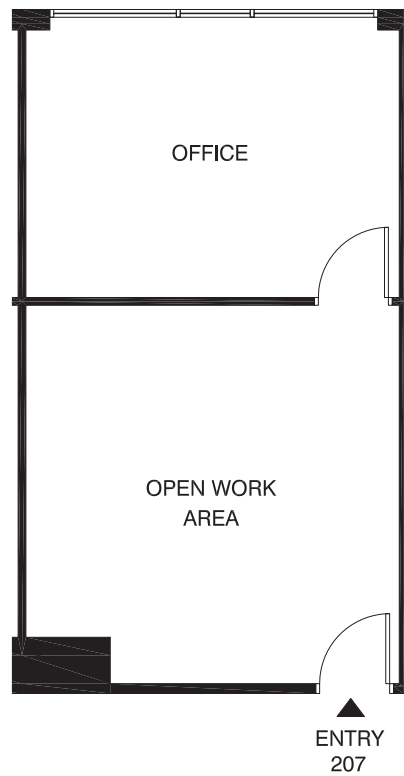

SUITE 207  
521 RSF

**KEARNY OFFICE PARK**  
8316 Clairemont Mesa Blvd.  
SUITE 207  
AS-BUILT PLAN (SCALE: 1/8"=1'-0")