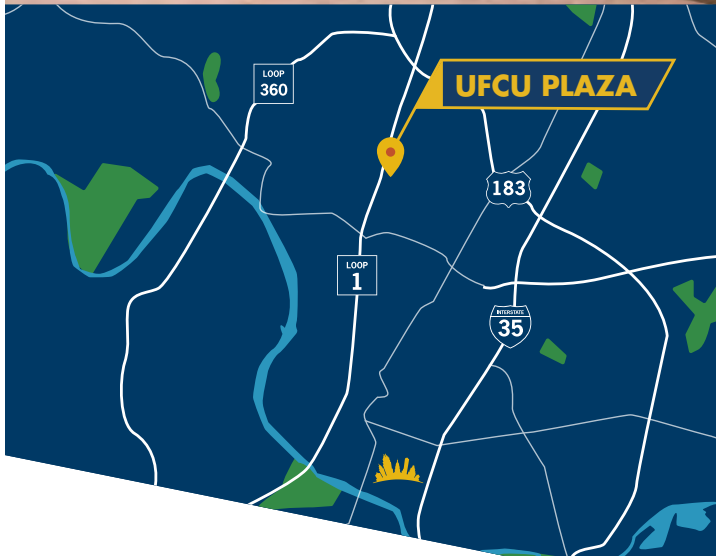

FOR LEASE

UFCU PLAZA

8303 N. MOPAC EXPY
AUSTIN, TEXAS 78759

An iconic Austin building, UFCU Plaza offers tenants a quality, Class A office in a convenient and easily accessible location just minutes from the Arboretum, Domain, Gateway and Arbor Walk retail nodes. Terrific on-site amenities, dramatic common areas and plenty of parking distinguish this building and make it a unique opportunity for office users looking for space in Austin, Texas.

On-site Amenities

Conference room and state-of-the-art fitness center with showers

Iconic Building

Class A, 250,000 SF building featuring a dramatic four-story, granite-clad atrium

Structured Parking

Direct building entry from each floor of the structured parking garage

Great Location

Convenient location near US-183 at the NE corner of Mopac & Steck at a lighted intersection

Bethany Perez
512.684.3813
perez@aquilacommercial.com

David Putman
512.684.3820
putman@aquilacommercial.com

Mike Murphy, CCIM
512.684.3702
murphy@aquilacommercial.com