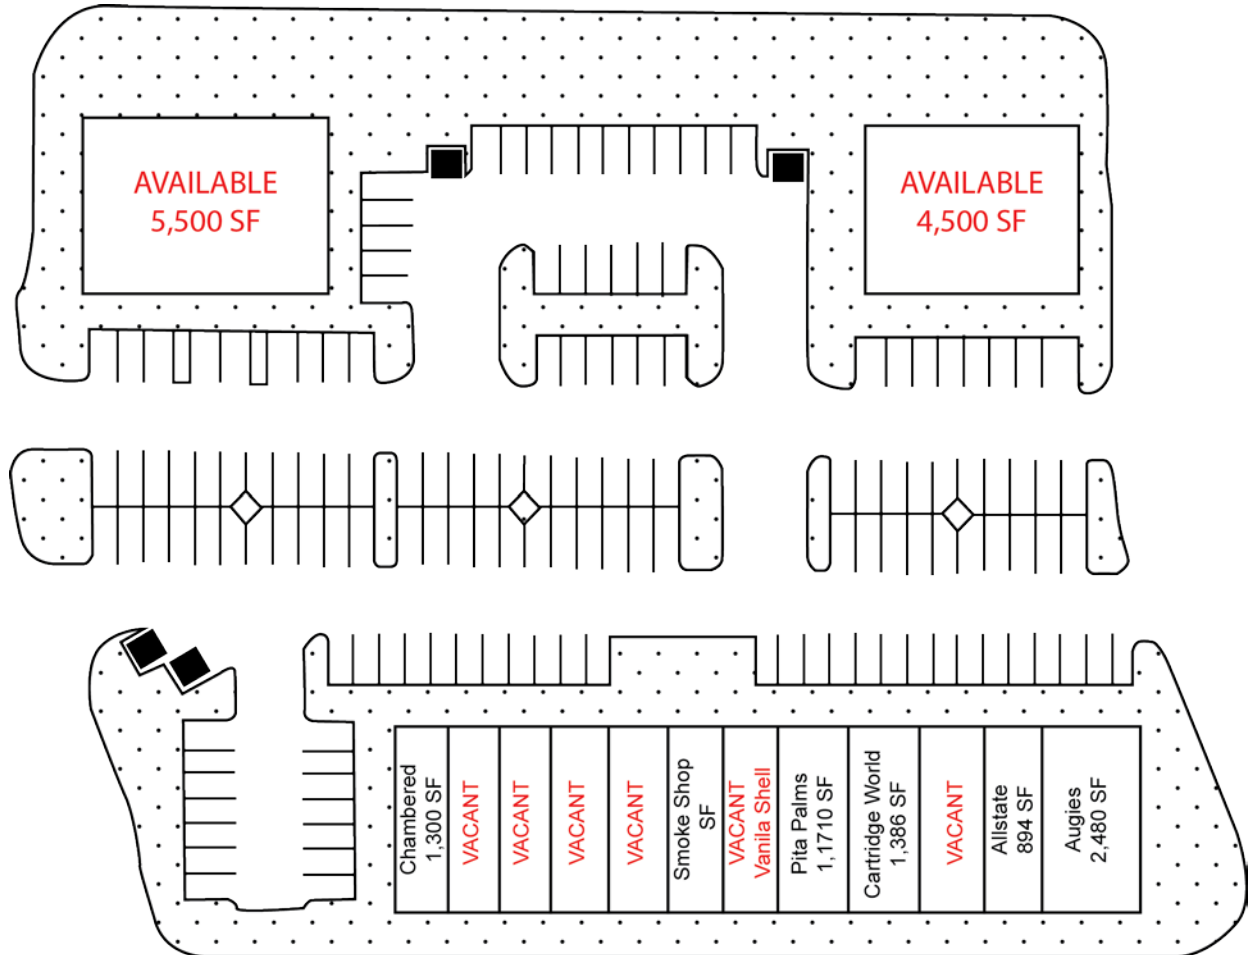

Property Type: Commercial Retail

Location Description: I-10, exit south on Estrella Parkway located at the SW corner of W Roosevelt Street and Estrella Parkway

Property Profile

- Gross Leasable Area: ±8,400 Square Feet
- Building Size: ±16,640 Square Feet
- Two Vacant PADS:
 - PAD C—±5,230 Square Feet
 - PAD D—±4,500 Square Feet
- Zoning Description: C-2, City of Goodyear
- Year Built: 2008
- Cross Streets: Estrella Parkway and Roosevelt Street
- Traffic Count: 30,651 Vehicles per Day
- APN: 500-05-982, 500-05-984, 500-05-981, and 500-05-983

Real People. Real Solutions.®

PARKWAY VILLAGE

15605, 15591, & 15633 W. Roosevelt St. | Goodyear, Arizona

Suite	Tenant
101/102	Augie's
103	Allstate
104	VACANT
105	Cartridge World
106	Pita Palms
107	VACANT
108	Smoke Shop
109	VACANT
110	VACANT
111	VACANT
112	VACANT
113	Chambered USA