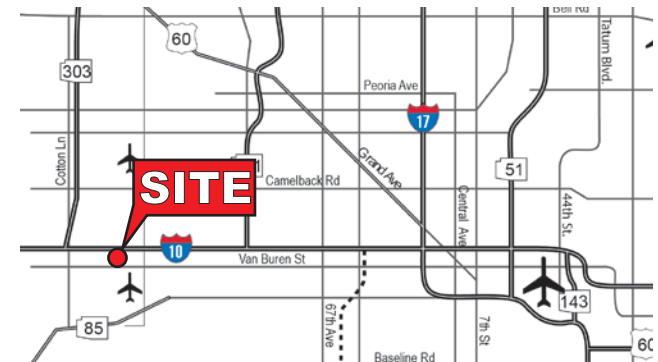

PARKWAY VILLAGE

15605, 15591, & 15633 W. Roosevelt St. | Goodyear, Arizona

JASON JONES
Vice President
602.513.5107
jjones@voitco.com

Voit
REAL ESTATE SERVICES

Real People. Real Solutions.®

PARKWAY VILLAGE

15605, 15591, & 15633 W. Roosevelt St. | Goodyear, Arizona

Property Type: Commercial Retail

Location Description: I-10, exit south on Estrella Parkway located at the SW corner of W Roosevelt Street and Estrella Parkway

Property Profile

- Gross Leasable Area: ±8,400 Square Feet
- Building Size: ±16,640 Square Feet
- Two Vacant PADS:
 - PAD C—±5,230 Square Feet
 - PAD D—±4,500 Square Feet
- Zoning Description: C-2, City of Goodyear
- Year Built: 2008
- Cross Streets: Estrella Parkway and Roosevelt Street
- Traffic Count: 30,651 Vehicles per Day
- APN: 500-05-982, 500-05-984, 500-05-981, and 500-05-983

Real People. Real Solutions.®

PARKWAY VILLAGE

15605, 15591, & 15633 W. Roosevelt St. | Goodyear, Arizona

Suite	Tenant
101/102	Augie's
103	Allstate
104	VACANT
105	Cartridge World
106	Pita Palms
107	VACANT
108	Smoke Shop
109	VACANT
110	VACANT
111	VACANT
112	VACANT
113	Chambered USA