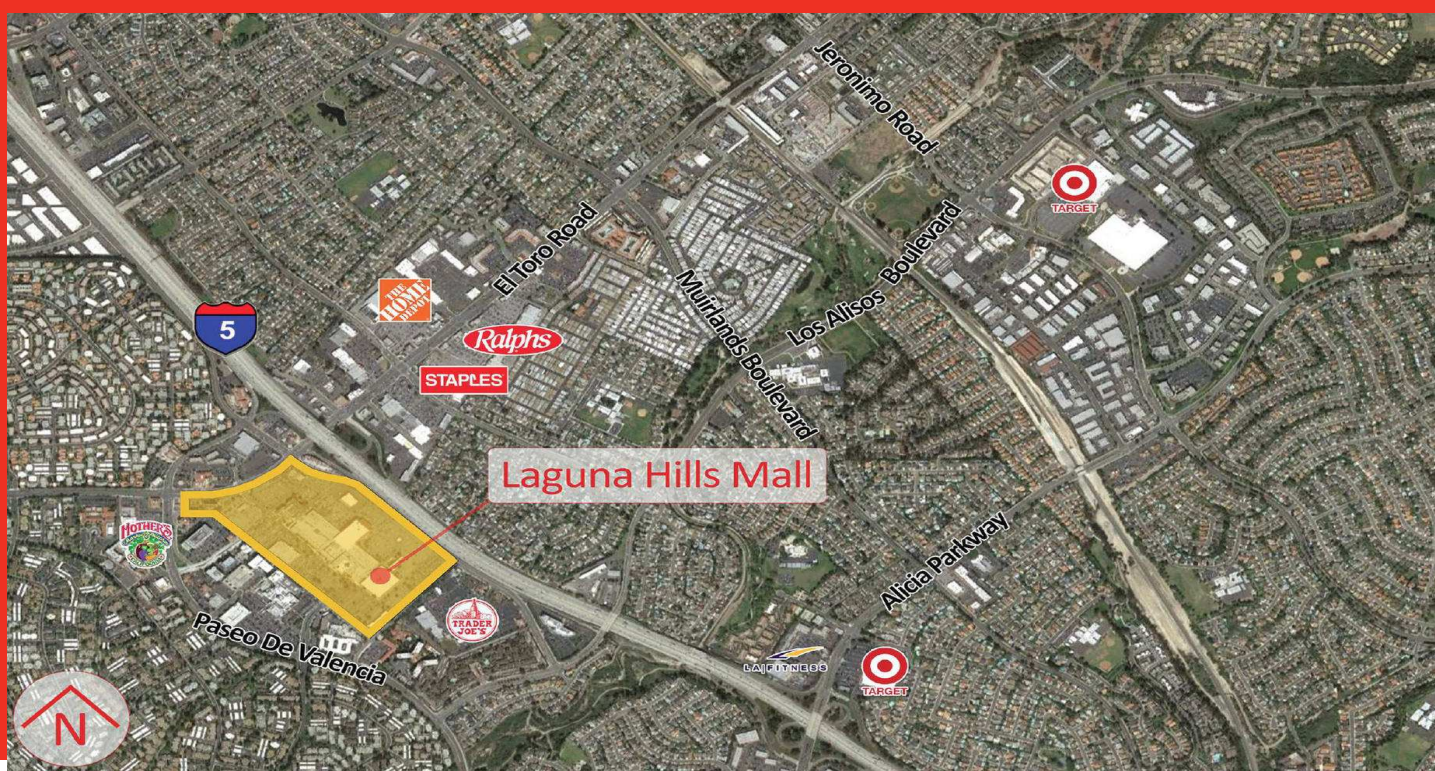

## FEATURES

Serving the nearby communities of Laguna Hills, Laguna Woods, Laguna Niguel, Laguna Beach, Lake Forest, Aliso Viejo, Foothill Ranch and Rancho Santa Margarita.

Positioned conveniently at the El Toro Road exit on the Interstate 5 Freeway.

Anchored by Macy's, JCPenney and Nordstrom Rack.

Boasts seven restaurants including King's Fish House, California Pizza Kitchen, BJ's Restaurant & Brewery and Ruby's Diner.

Over 300,000 people living within 5 miles, with an average household income of \$124,000 per year.