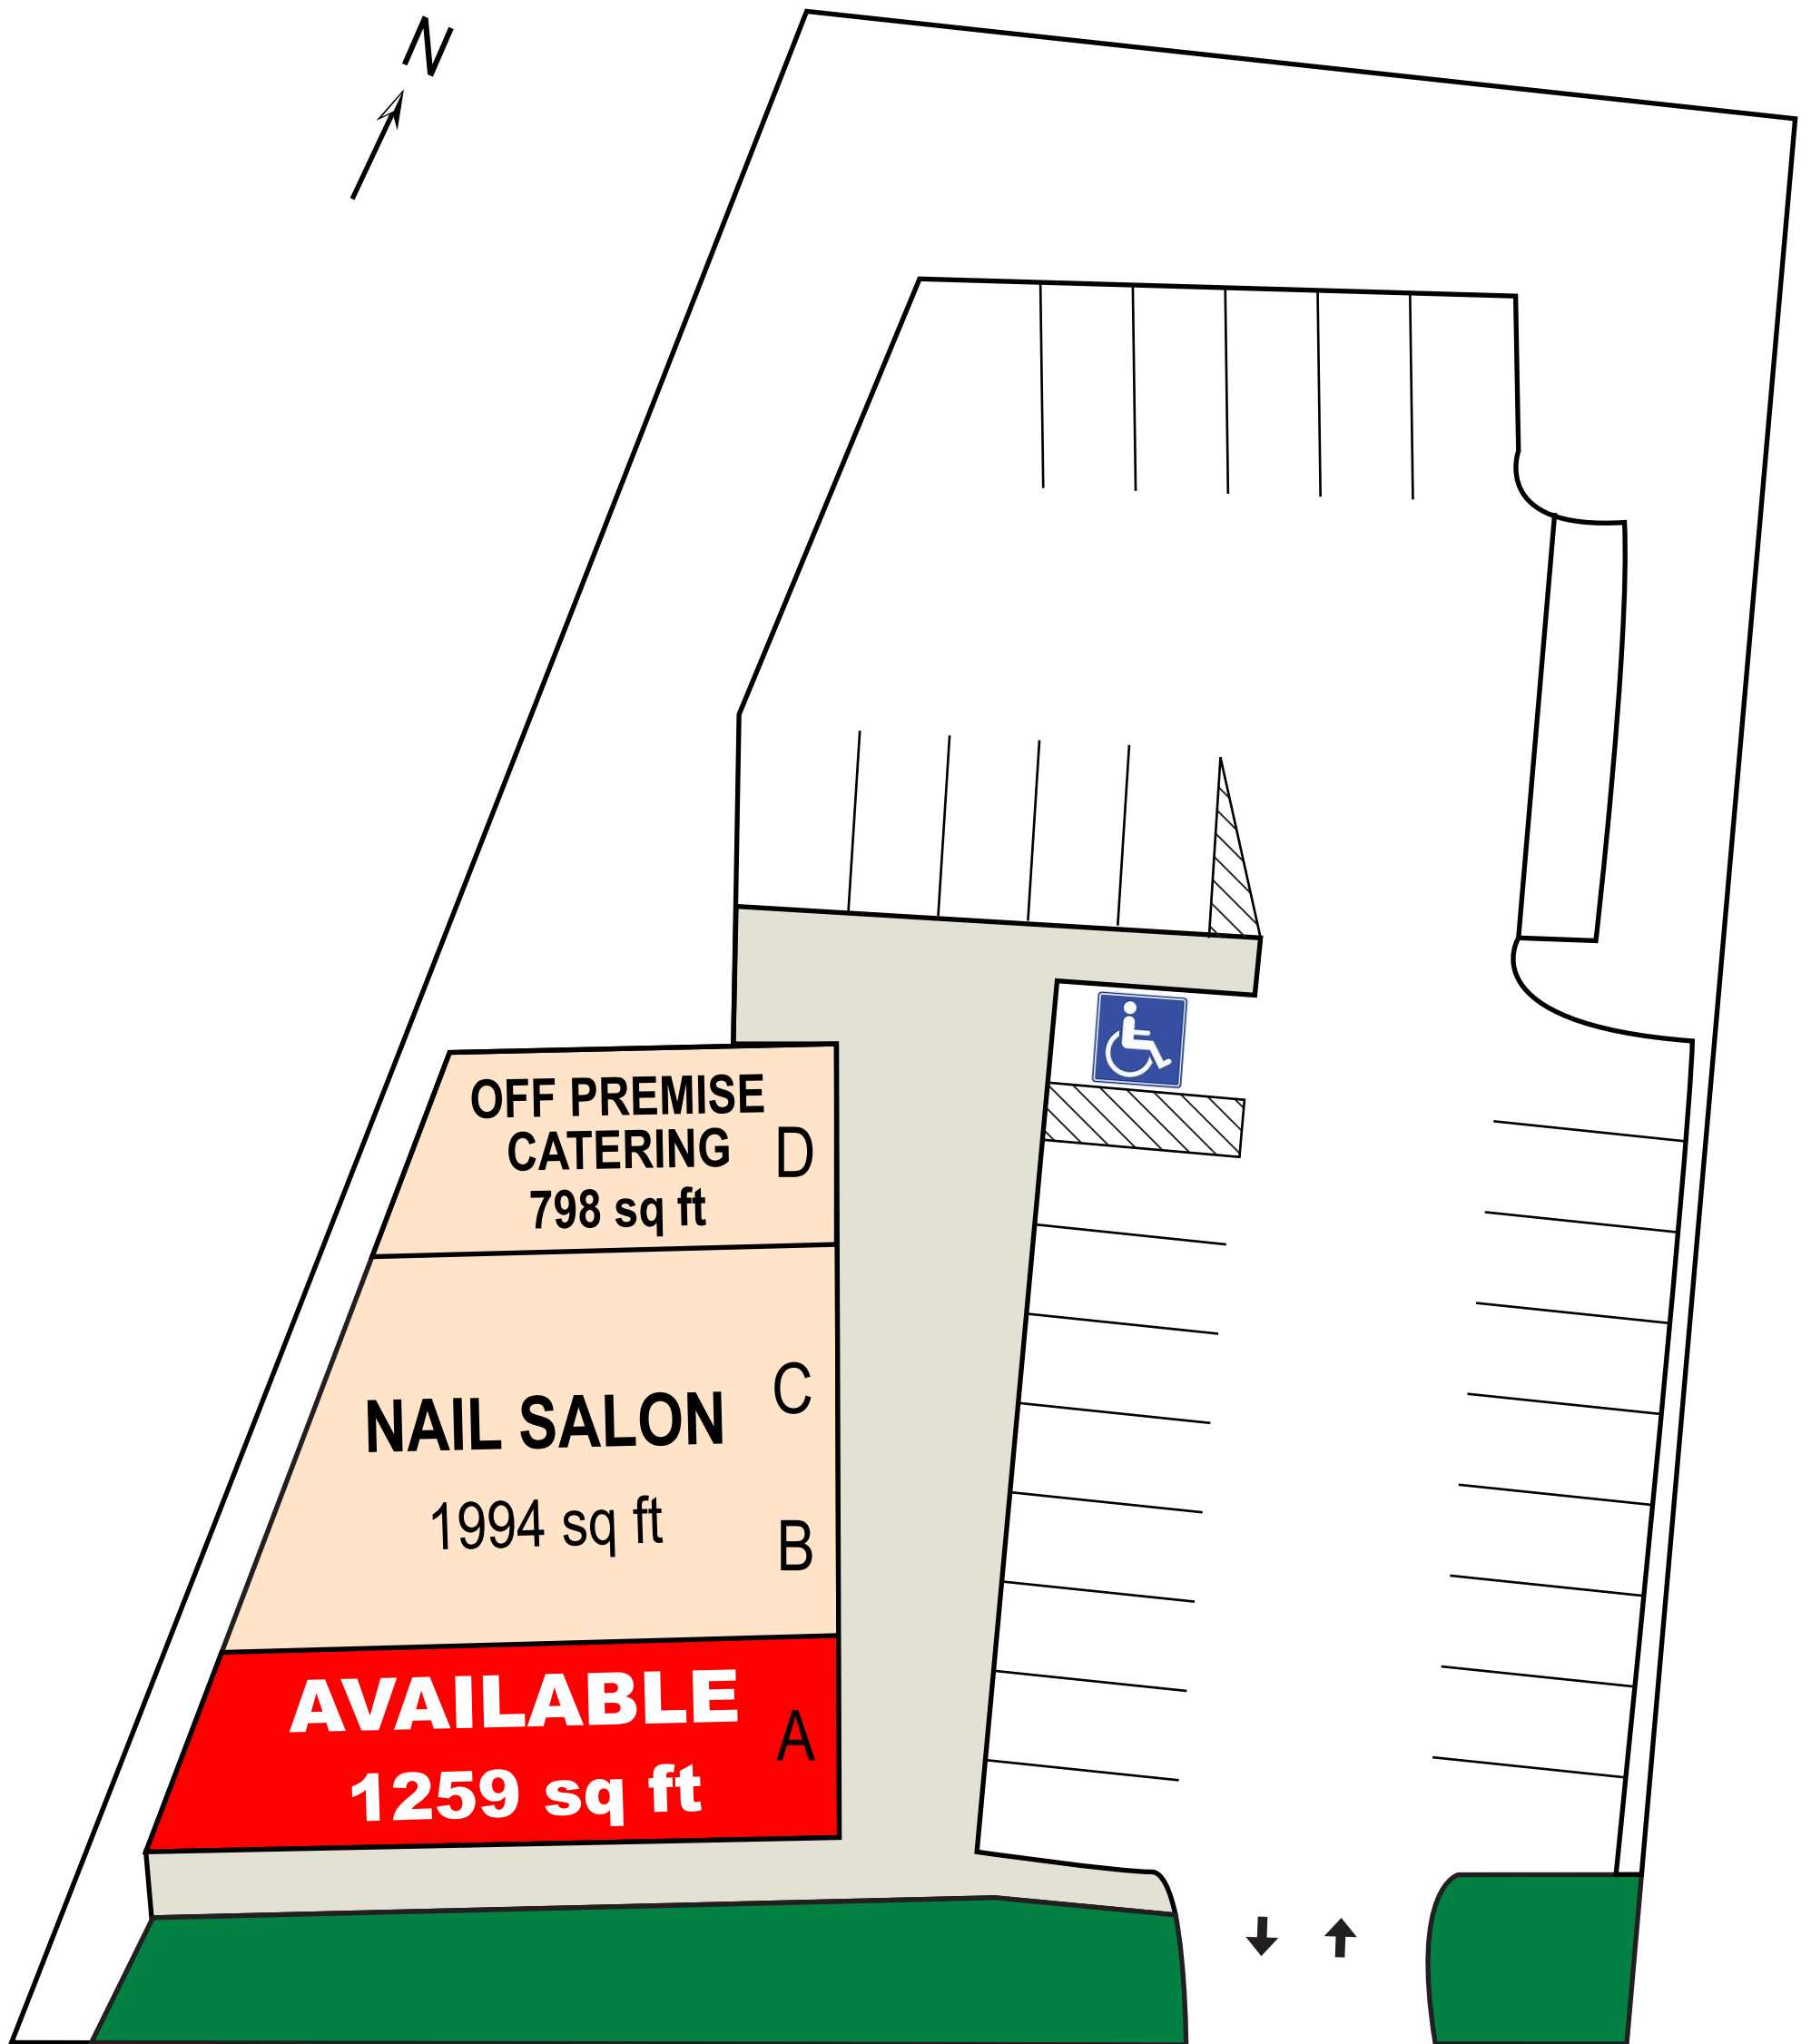

1699 Middle Country Rd. (Route 25)
Ridge, NY 11961

ROUTE 25