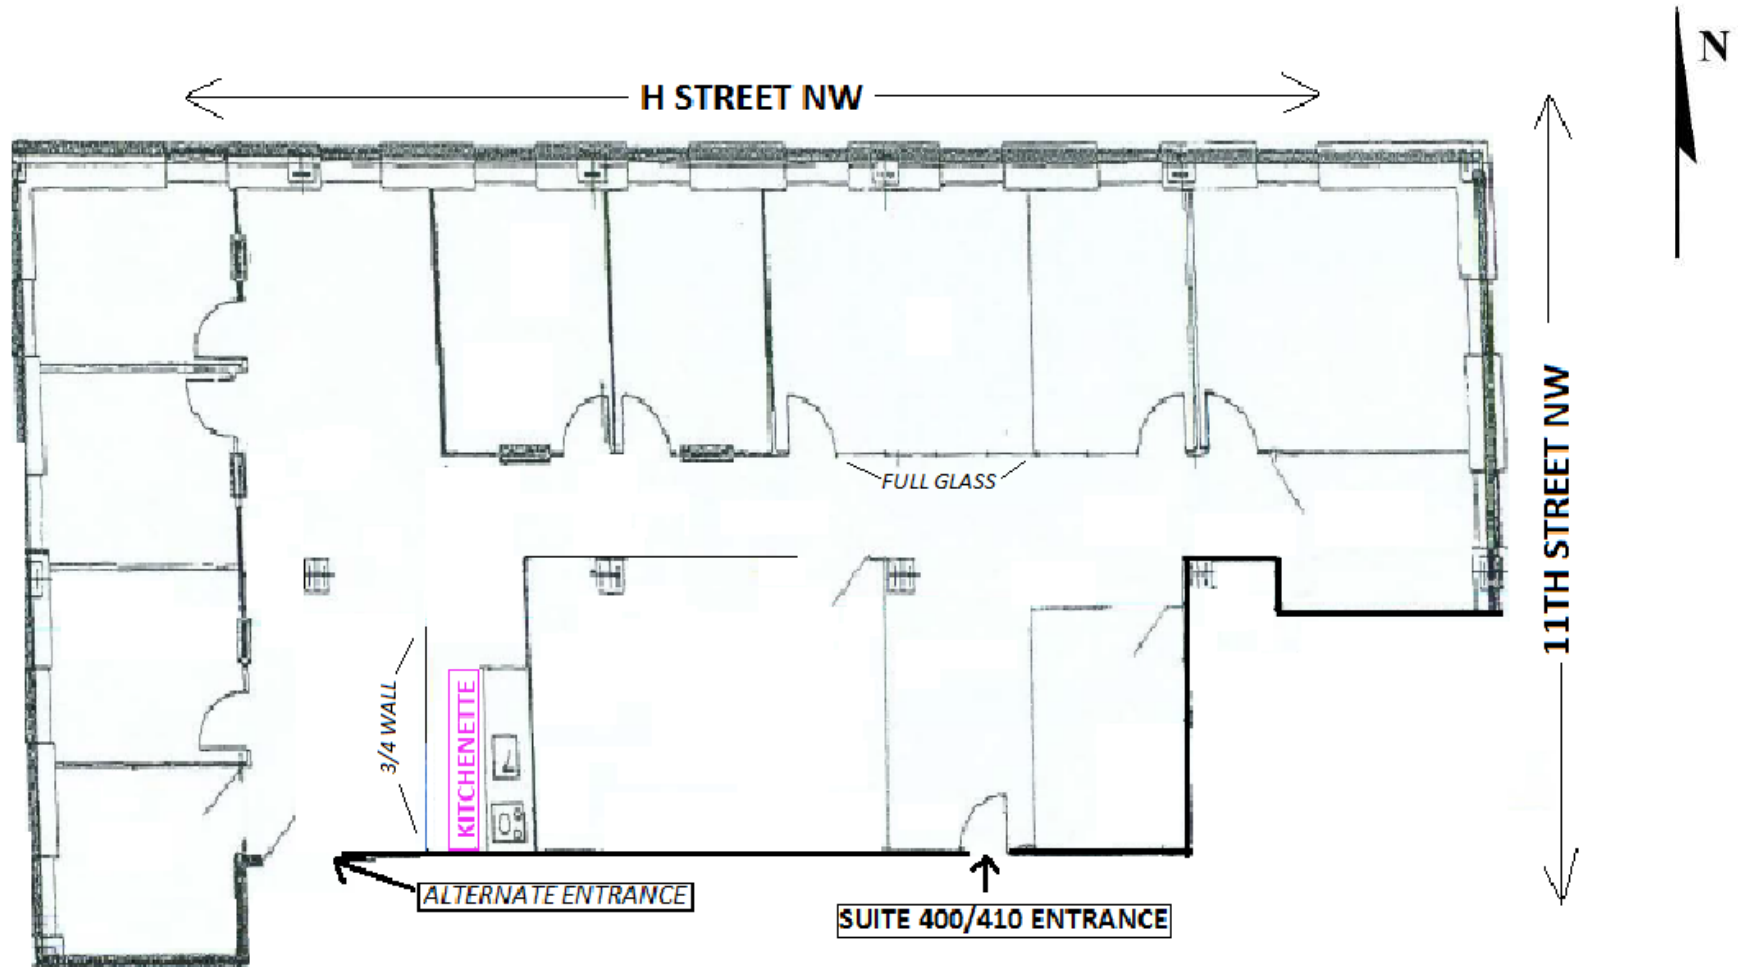

**1100 H STREET NW**  
**SUITES 400/410 (COMBINED)**  
**3,964 RSF**

NOT TO SCALE. IMAGE AND DIMENSIONS ARE APPROXIMATE AND SUBJECT TO VERIFICATION.

04/22/20