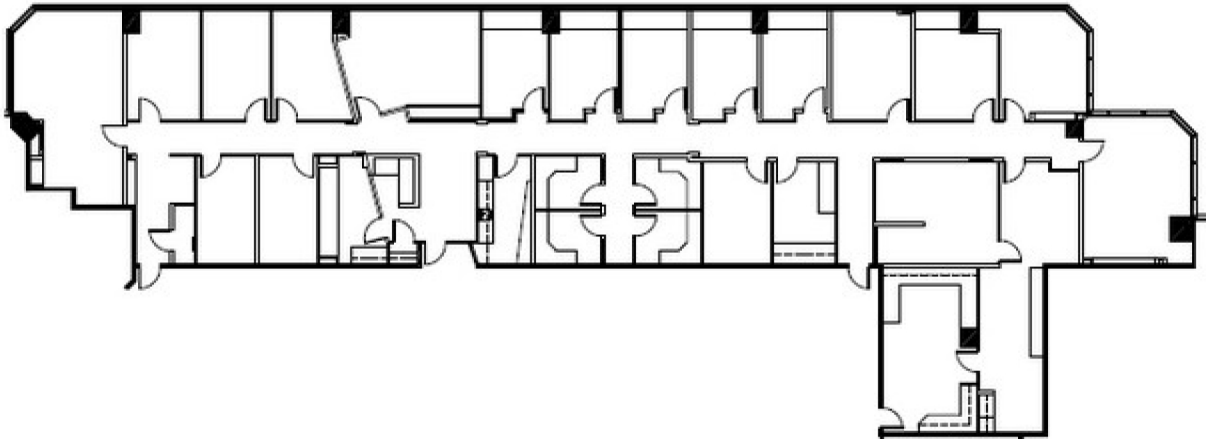

Key Plan

**7000 Central Park • Suite 650 • 7,659 RSF**

17601\_A806\_5650