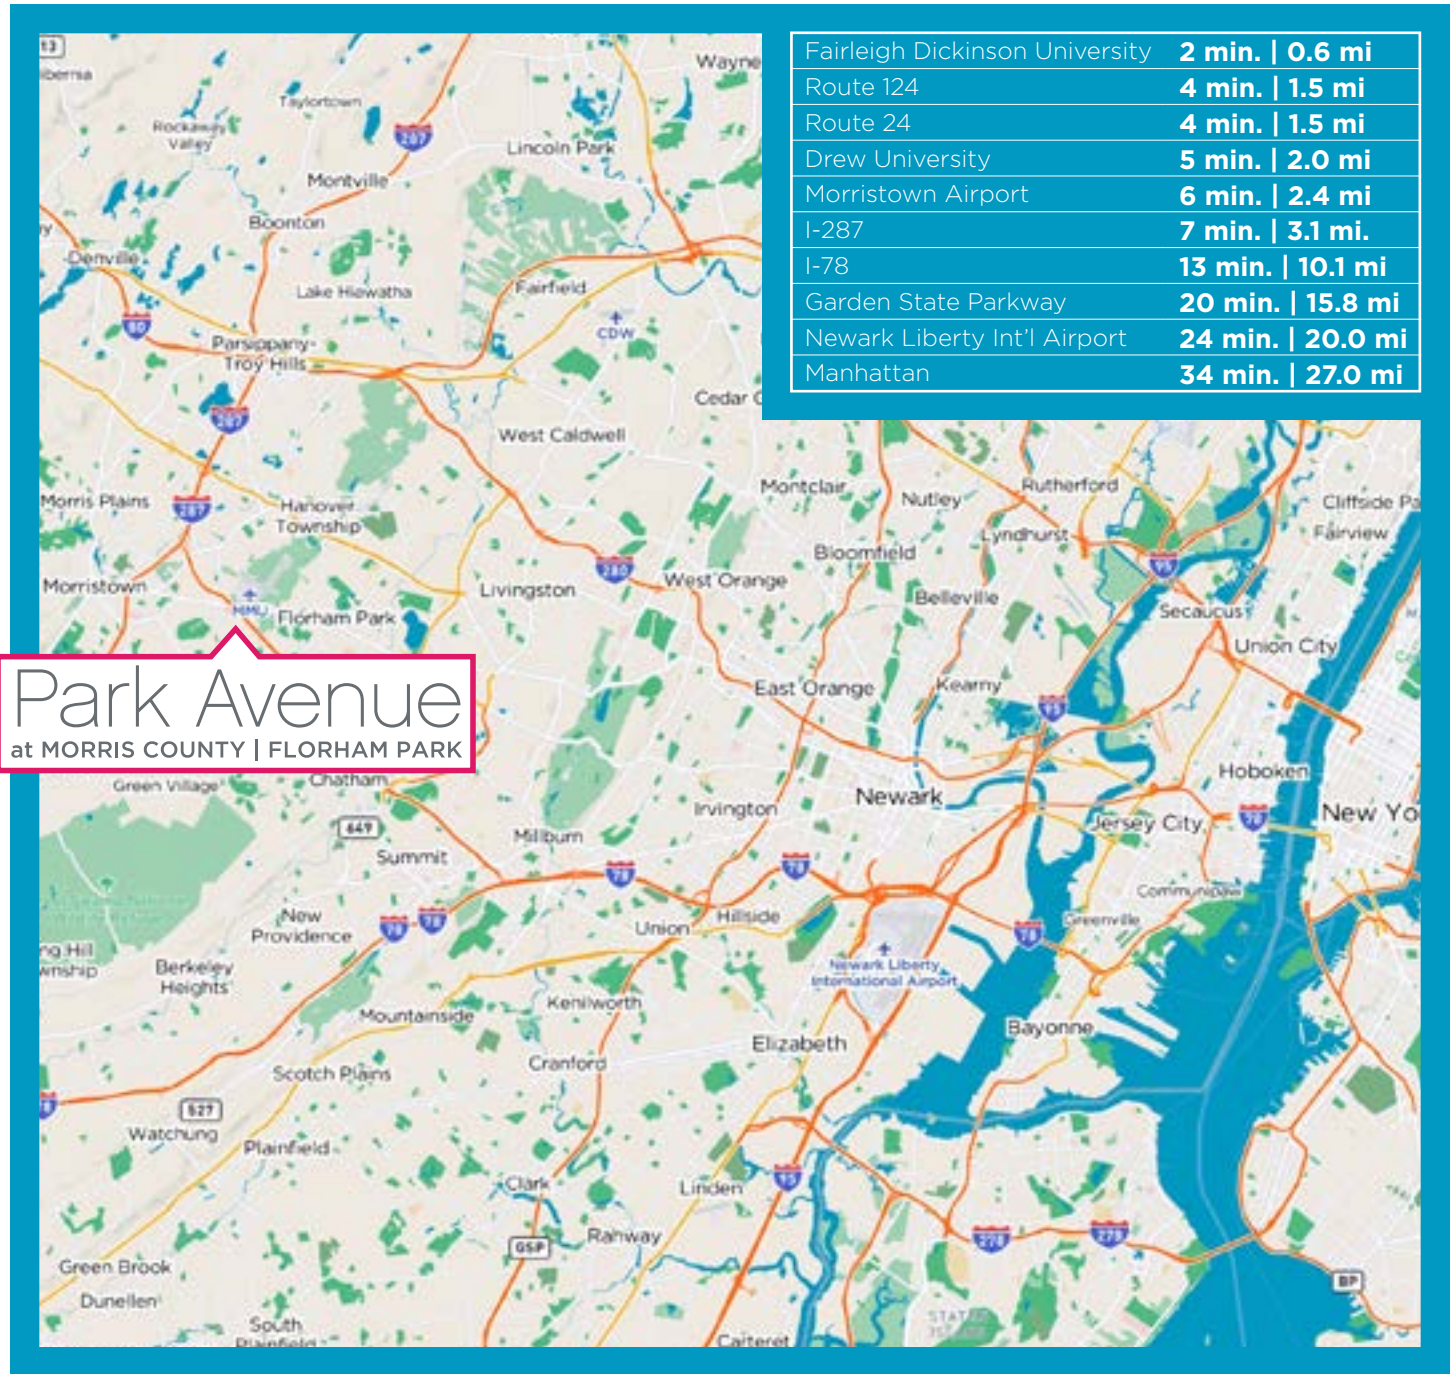

ENTERTAINMENT

1. MAYO Performing Arts Center
2. NJ Jets Training Center

HOTELS

1. Archer Hotel
2. Wyndham Hamilton Park
3. Ave Florham Park
4. The Madison Hotel
5. Hyatt House

EDUCATION

1. College of St. Elizabeth
2. Fairleigh Dickinson University
3. Drew University

TRANSPORTATION

1. Morristown Airport
2. Morristown Train Station
3. Convent Station
4. Madison Train Station
5. Chatham Train Station

Fairleigh Dickinson University	2 min. 0.6 mi
Route 124	4 min. 1.5 mi
Route 24	4 min. 1.5 mi
Drew University	5 min. 2.0 mi
Morristown Airport	6 min. 2.4 mi
I-287	7 min. 3.1 mi.
I-78	13 min. 10.1 mi
Garden State Parkway	20 min. 15.8 mi
Newark Liberty Int'l Airport	24 min. 20.0 mi
Manhattan	34 min. 27.0 mi