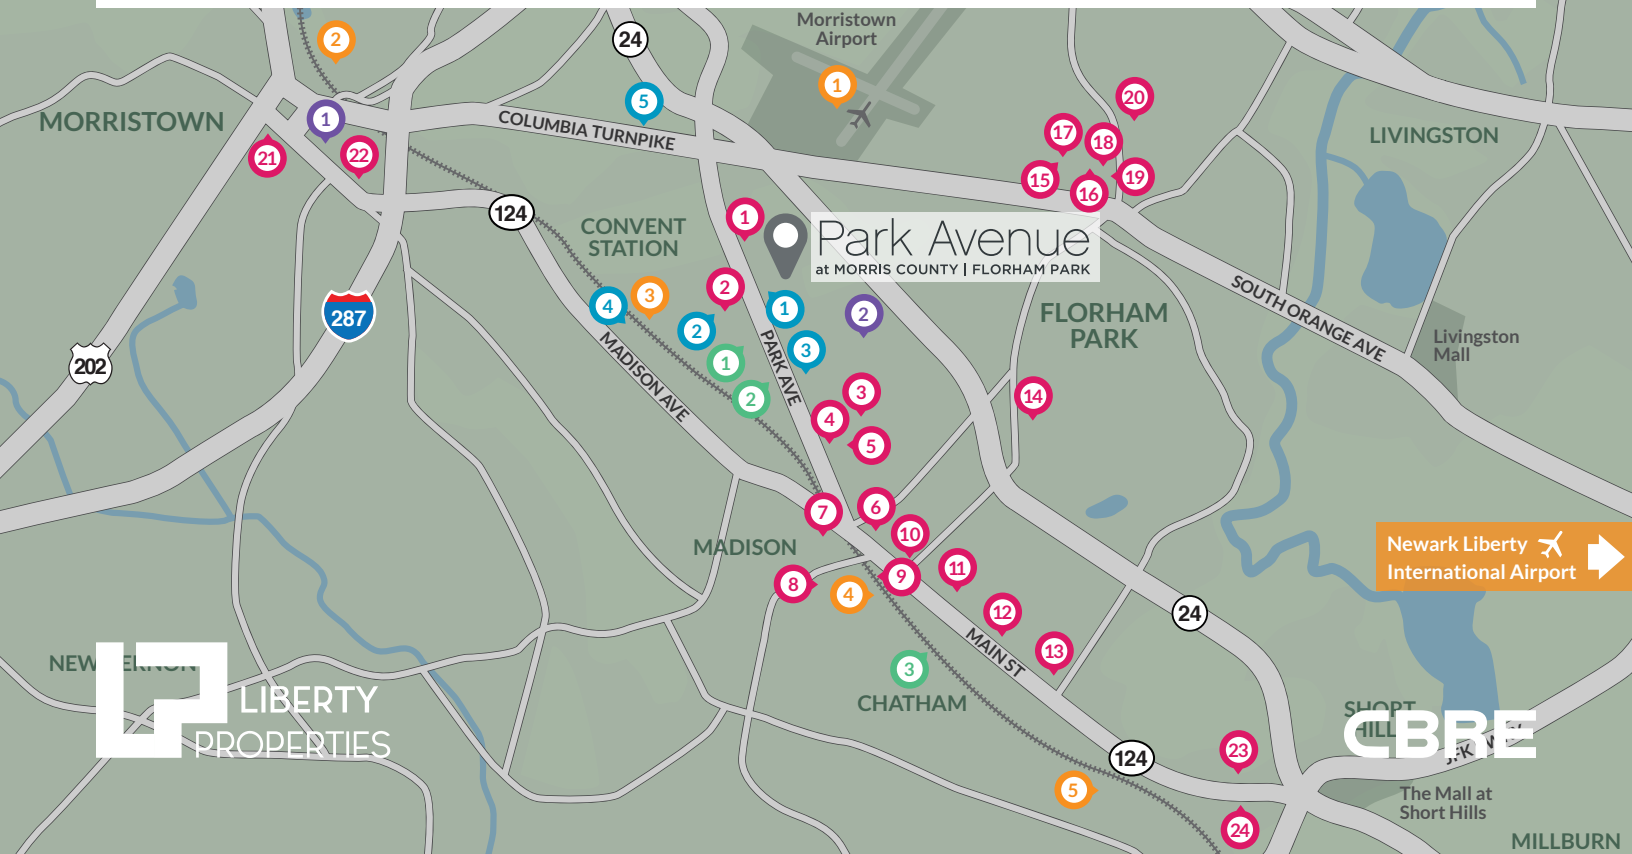

COVERED **PARKING**

**SECURITY, CONCIERGE &
AMBASSADOR SERVICES**

DINING

1. Park Avenue Club
2. Vanderbilt's Sports & Spirits
3. Mimi's Delicatessen
4. Tony Boys Sandwich House
5. Grillera Mediterranean Cuisine
6. Chipotle Mexican Grill
7. Bottle Hill Tavern
8. Blue Wasabi
9. Il Mondo Vecchio
10. Shanghai Jazz Restaurant
11. Slamwich Scatch Kitchen
12. Dunkin'
13. La Rosa Chicken & Grill

14. 54 Broadway Deli
15. Panera Bread
16. The Habit Burger Grill
17. The Thirsty Turtle
18. Starbucks
19. Nonna's Pizza & Italian
20. The Park Savoy Estate
21. Roots Steakhouse
22. Jockey Hollow Bar & Kitchen
23. Restaurant Serenade
24. Scalini Fedeli

ENTERTAINMENT

1. MAYO Performing Arts Center
2. NJ Jets Training Center

HOTELS

1. Archer Hotel
2. Wyndham Hamilton Park
3. Ave Florham Park
4. The Madison Hotel
5. Hyatt House

EDUCATION

1. College of St. Elizabeth
2. Fairleigh Dickinson University
3. Drew University

TRANSPORTATION

1. Morristown Airport
2. Morristown Train Station
3. Convent Station
4. Madison Train Station
5. Chatham Train Station

Fairleigh Dickinson University	2 min. 0.6 mi
Route 124	4 min. 1.5 mi
Route 24	4 min. 1.5 mi
Drew University	5 min. 2.0 mi
Morristown Airport	6 min. 2.4 mi
I-287	7 min. 3.1 mi.
I-78	13 min. 10.1 mi
Garden State Parkway	20 min. 15.8 mi
Newark Liberty Int'l Airport	24 min. 20.0 mi
Manhattan	34 min. 27.0 mi