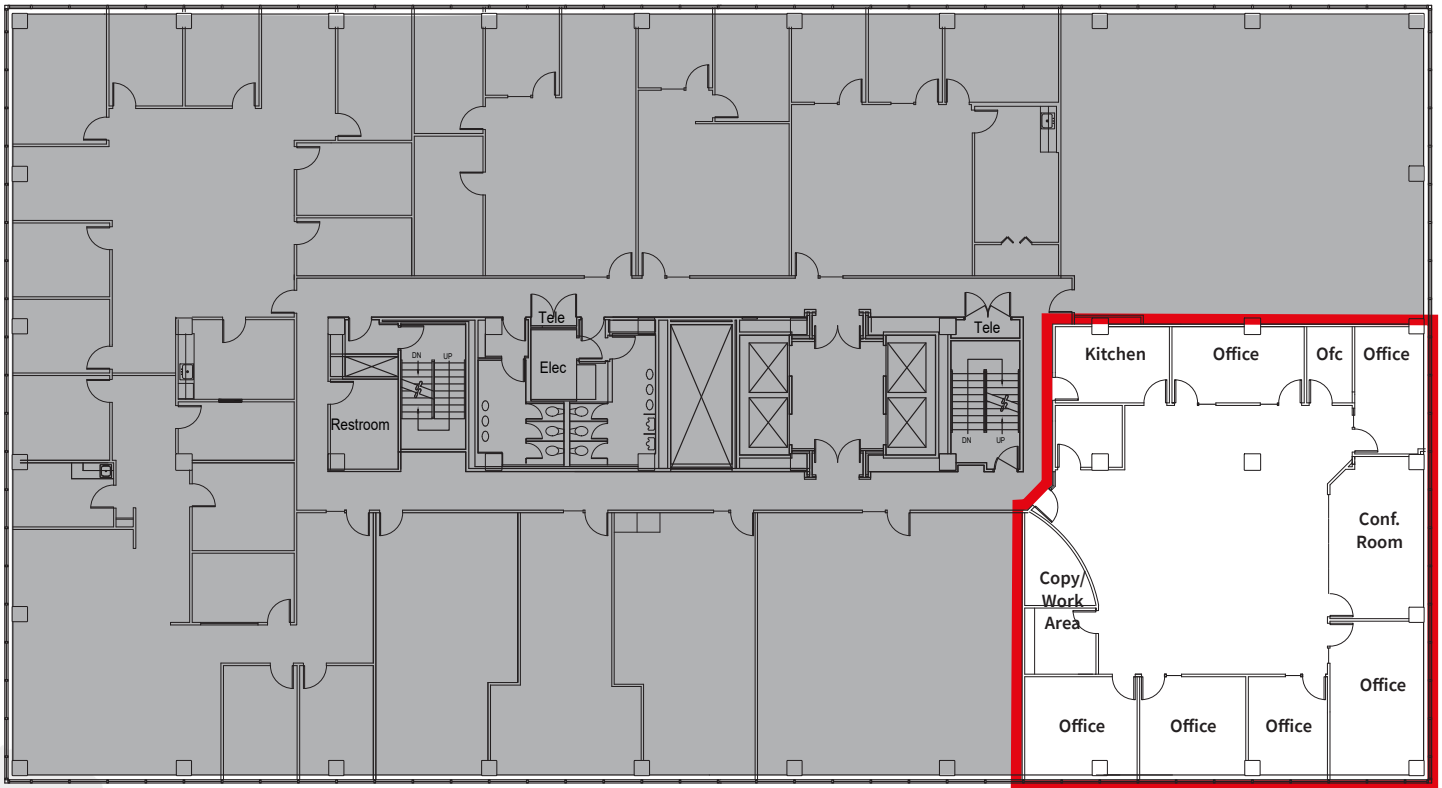

SeaTac Office Center

SOUTH TOWER - SUITE 401

3,905 RSF

CONTACT

Cleita Harvey
+1 206 607 1794
cleita.harvey@am.jll.com

Jim Allison
+1 206 607 1787
jim.allison@am.jll.com

Jones Lang LaSalle Brokerage, Inc.
jll.com/seattle