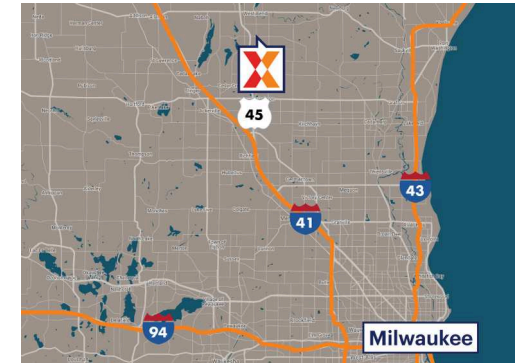

Paradise Pavilion

Milwaukee-Waukesha, WI

43.4011, -88.1825

Main Street & Paradise Drive | West Bend, WI 53095

Center Size: 209,164 SF

Demographics	1 Mile	3 Mile	5 Mile
	7,154	31,515	44,200
	2,983	12,989	17,812
	\$74,556	\$74,712	\$79,559

Premier shopping center in West Bend

High visibility from 25,000+ vehicles daily on Main St. and located just ½ mile east of Rte 45

Diverse mix of top regional and national retailers including Kohl's, Hobby Lobby, Maurices and Hallmark

Paradise Pavilion

Milwaukee-Waukesha, WI

43.4011, -88.1825

Main Street & Paradise Drive | West Bend, WI 53095

Available Space

N.A.P.	0 SF
02	8,200 SF
04A	2,560 SF
07	5,331 SF
10	3,252 SF
12	1,080 SF

Current Retailers

N.A.P.1	Panera Bread	0 SF
N.A.P.2	N.A.P.	0 SF
N.A.P.3	Mutual Bank	0 SF
N.A.P.4	Medical	0 SF
01A	Hobby Lobby	57,346 SF
03	Get It Now	7,655 SF
05	WW Studio	2,945 SF
06	Maurices	5,058 SF
09	Hallmark	5,206 SF
11	Bath & Body Works	2,847 SF
13	Pizza Hut	1,630 SF
14A	Sally Beauty Supply	1,672 SF
15	Claire's	1,045 SF
16	GNC	1,554 SF
17	Modern Nails	2,483 SF
18	Dollar Tree	9,055 SF
19	Kohl's	83,013 SF
20	The Chocolate Factory	1,613 SF