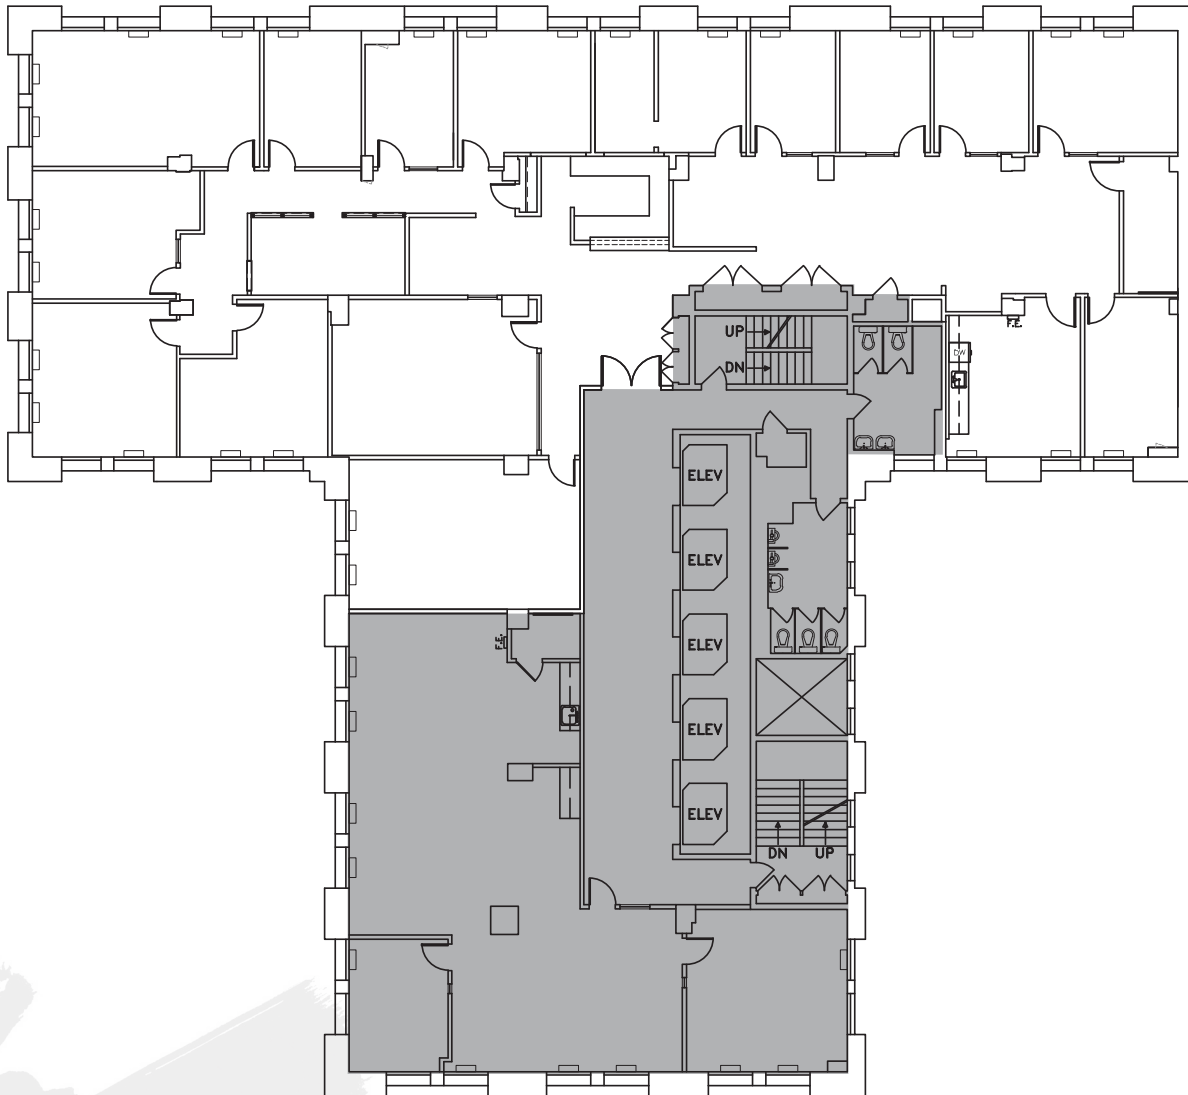

Seattle Tower

SUITE 1000

6,481 RSF

CONTACT

Cleita Harvey
+1 206 607 1794
cleita.harvey@am.jll.com

Kathryn Pope
+1 206 607 1720
kathryn.pope@am.jll.com

Jones Lang LaSalle Brokerage, Inc.
jll.com/seattle