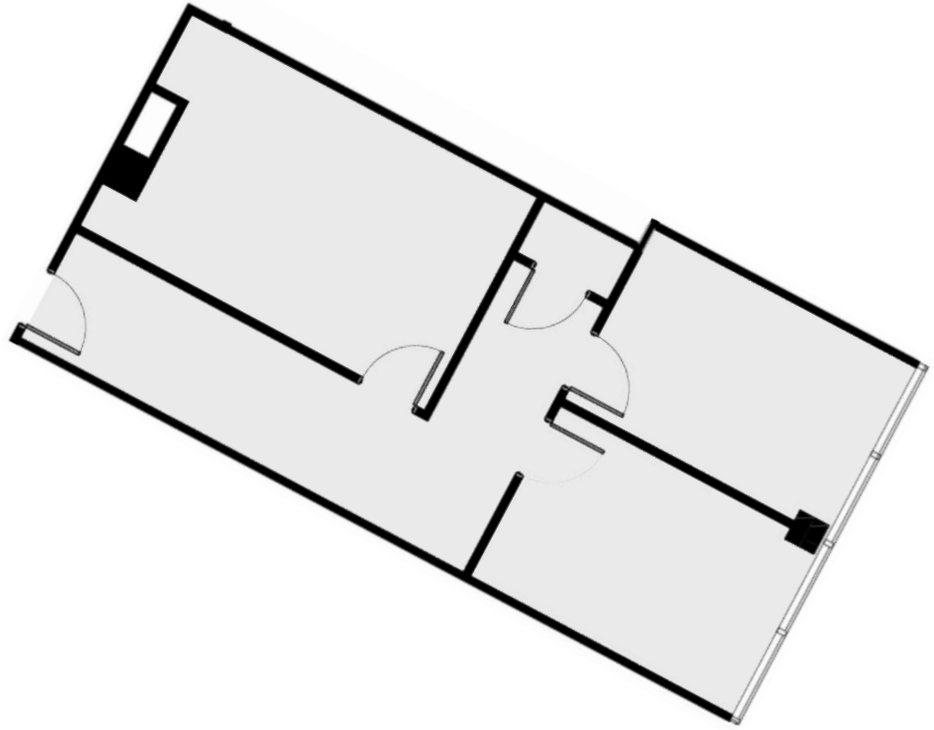

SUITE DETAILS

Suite	E 305
Sq. Ft.	920
Floor	3
View	Exterior
Entrances	1
Reception	0
Conference Room	1
Offices	2
Kitchen	0
Bullpen	0
Storage Closet	1
Electrical Room	0
Server Room	0
Supplemental HVAC	N

KEY PLAN