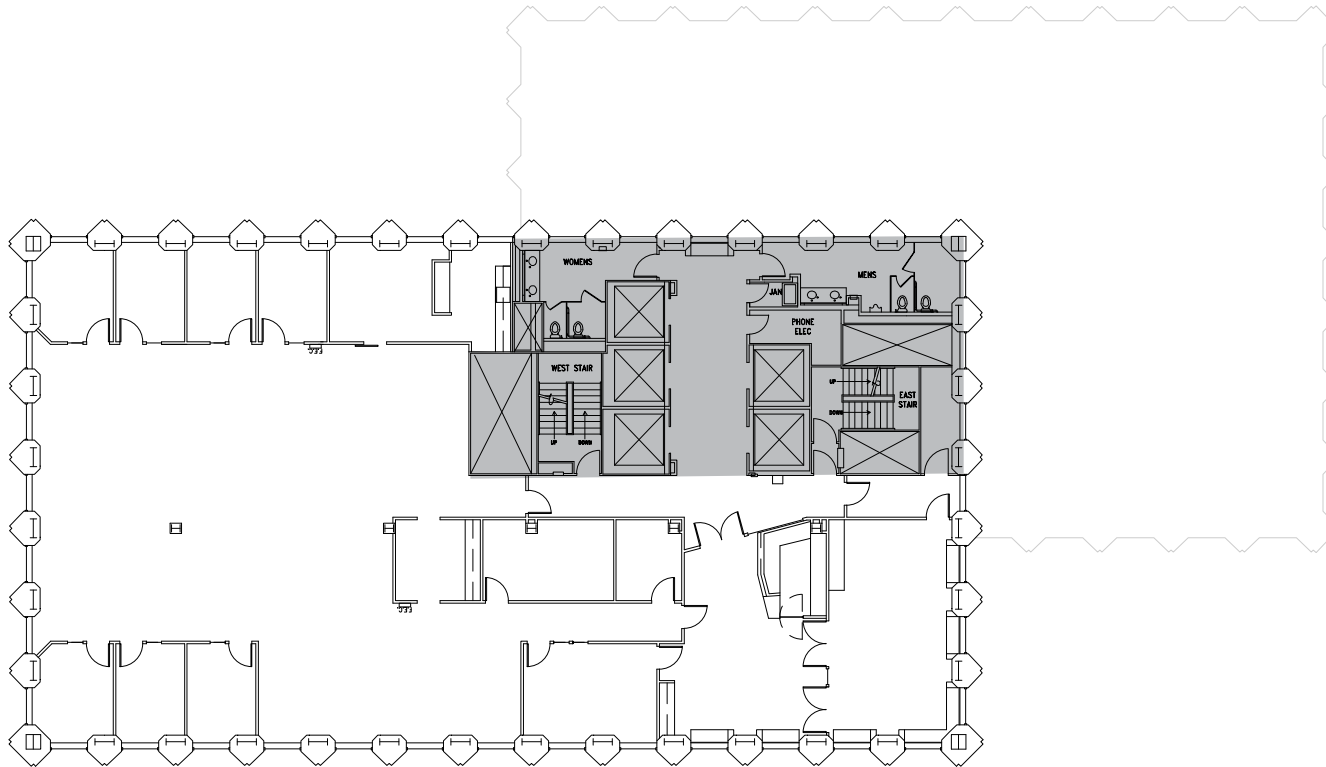

# Suite 3900

8,339 SF

Exclusively offered by:

**LLOYD LOW**  
+1 206 607 1796  
lloyd.low@am.jll.com

**JOE GOWAN**  
+1 206 607 1738  
joe.gowan@am.jll.com