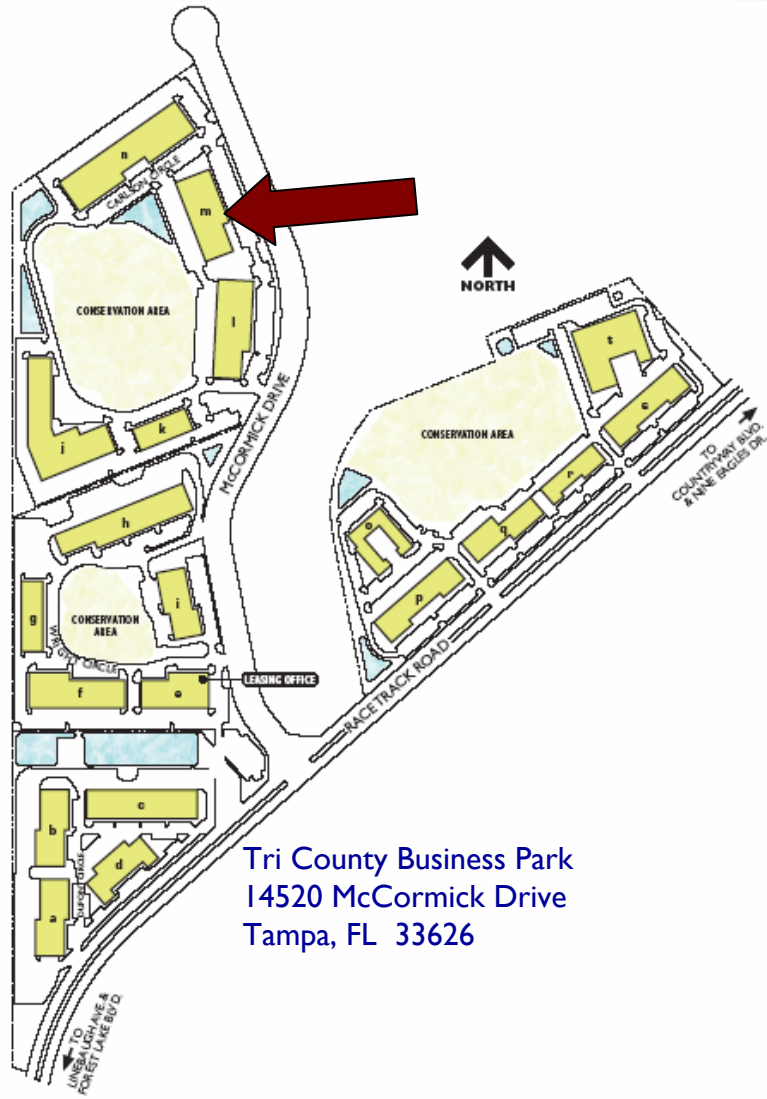

**For Lease  
 6,250 SF  
 Flex Space**

Tri County Business Park  
 14520 McCormick Drive  
 Tampa, FL 33626

**Available Immediately**

- ▲ \$10.50 per SF - NNN
- ▲ 6,250 SF Office
- ▲ Fire Sprinklers
- ▲ 3-Phase 200 amp Power
- ▲ Zoning M

Located off Race Track Road and Linebaugh Road  
 Central to Pinellas and Hillsborough Counties

For leasing information go to [www.RRErealtyservices.com](http://www.RRErealtyservices.com)  
 Or, contact the on-site Leasing office at  
 Phone: (813) 855-6979 Fax: (813) 855-3292