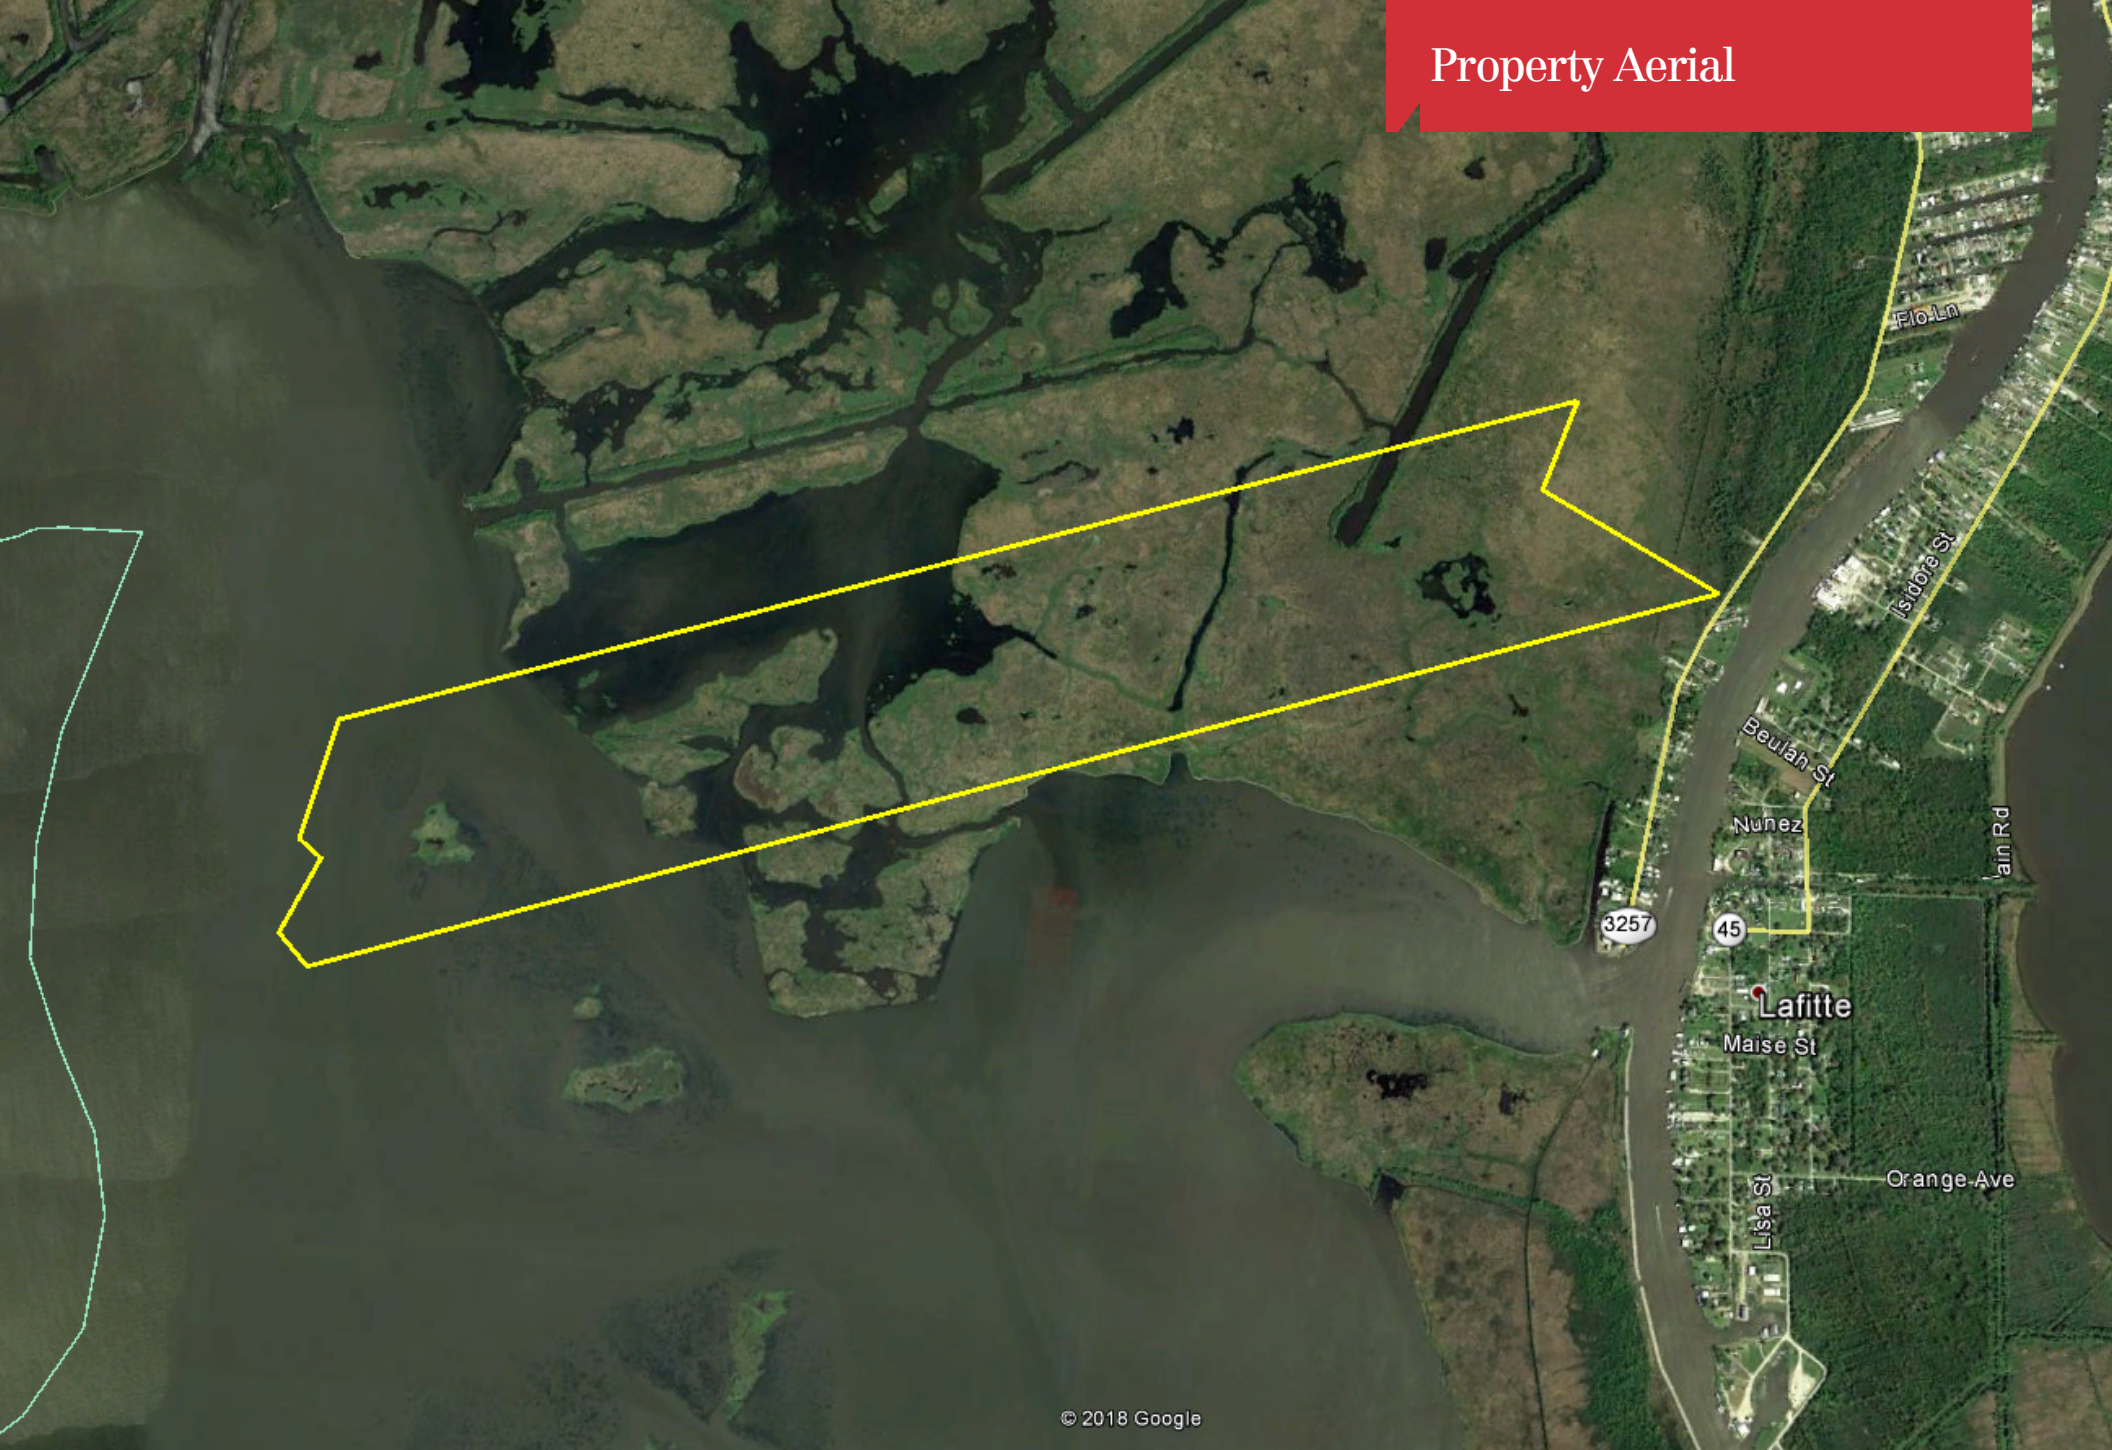

Property Aerial

© 2018 Google