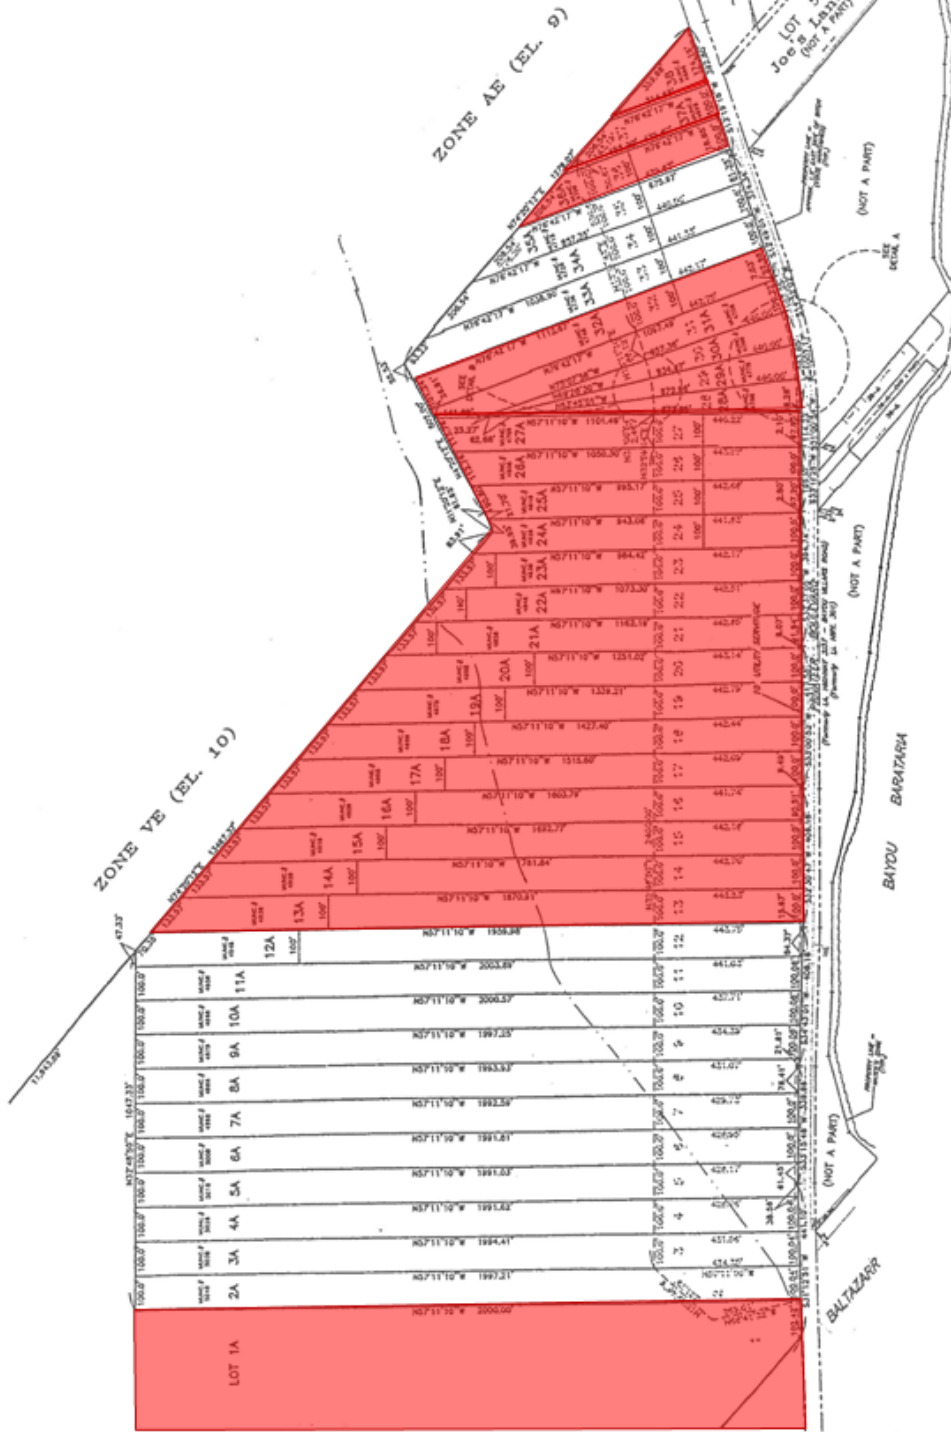

Lafitte Land

Privateer Boulevard, Lafitte, Louisiana 70036

Property Highlights

- ±711 acres available in Lafitte, Louisiana
- Property is divided into several lots ranging from 0.6 - 654 acres (see included survey for lot breakdown)
- Located along Privateer Boulevard West in the Lafitte/Barataria Estuarial Basin area
- Easy access to quality deer and duck hunting
- Lots can be purchased together or separately

430 Notre Dame Street
New Orleans, LA 70130
504 525 1311 tel
latterblum.com

Property Photos

Property Aerial

© 2018 Google

Available Lot Summary

LOTS	SQUARE FT.	ACRES
1A	28,512,916.00	654.566
2A	199,860.36	4.588
3A	199,581.08	4.582
4A	199,301.80	4.575
5A	199,090.05	4.570
6A	199,141.83	4.572
7A	199,220.18	4.573
8A	199,304.45	4.575
9A	199,558.68	4.581
10A	199,890.95	4.589
11A	200,223.22	4.596
12A	199,322.75	4.576
13A	191,544.60	4.397
14A	182,637.75	4.193
15A	173,730.91	3.988
16A	164,824.45	3.784
17A	155,969.27	3.581
18A	147,149.93	3.378
19A	138,330.59	3.176
20A	129,511.25	2.973
21A	120,662.68	2.770
22A	111,774.38	2.566
23A	102,885.86	2.362
24A	94,881.12	2.178
25A	96,790.36	2.222
26A	102,273.31	2.348
27A	107,593.04	2.470
28A	43,678.91	1.003
29A	49,896.22	1.145
30A	50,200.80	1.152
31A	90,216.06	2.071
32A	110,519.45	2.537
33A	110,010.98	2.526
34A	94,812.15	2.177
35A	76,658.95	1.760
36A	58,563.15	1.344
37A	40,496.50	0.930
38	27,396.67	0.629
Total	33,480,420.69	768.605

Location Maps