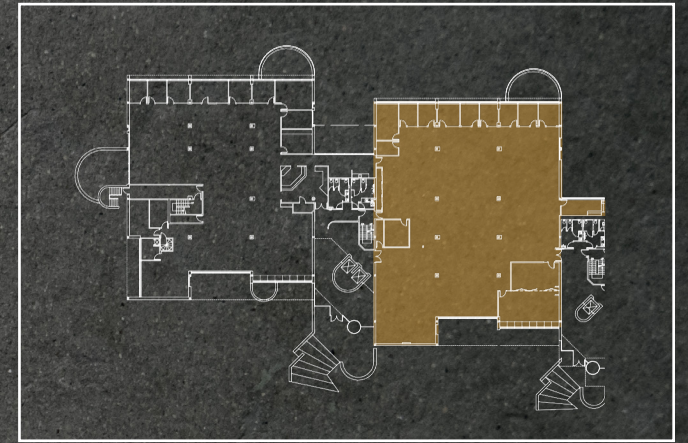

FIRST FLOOR: 13,424 SF

ONE UNIVERSITY AVENUE

CBRE | New England

FIRST FLOOR: 13,424 SF

13,424 SF

ONE UNIVERSITY AVENUE

CBRE | New England

FIRST FLOOR: 4,805 SF

4,805 SF

ONE UNIVERSITY AVENUE

CBRE | New England

SECOND FLOOR: 15,057 SF

6,693 SF

8,364 SF

ONE UNIVERSITY AVENUE

CBRE | New England