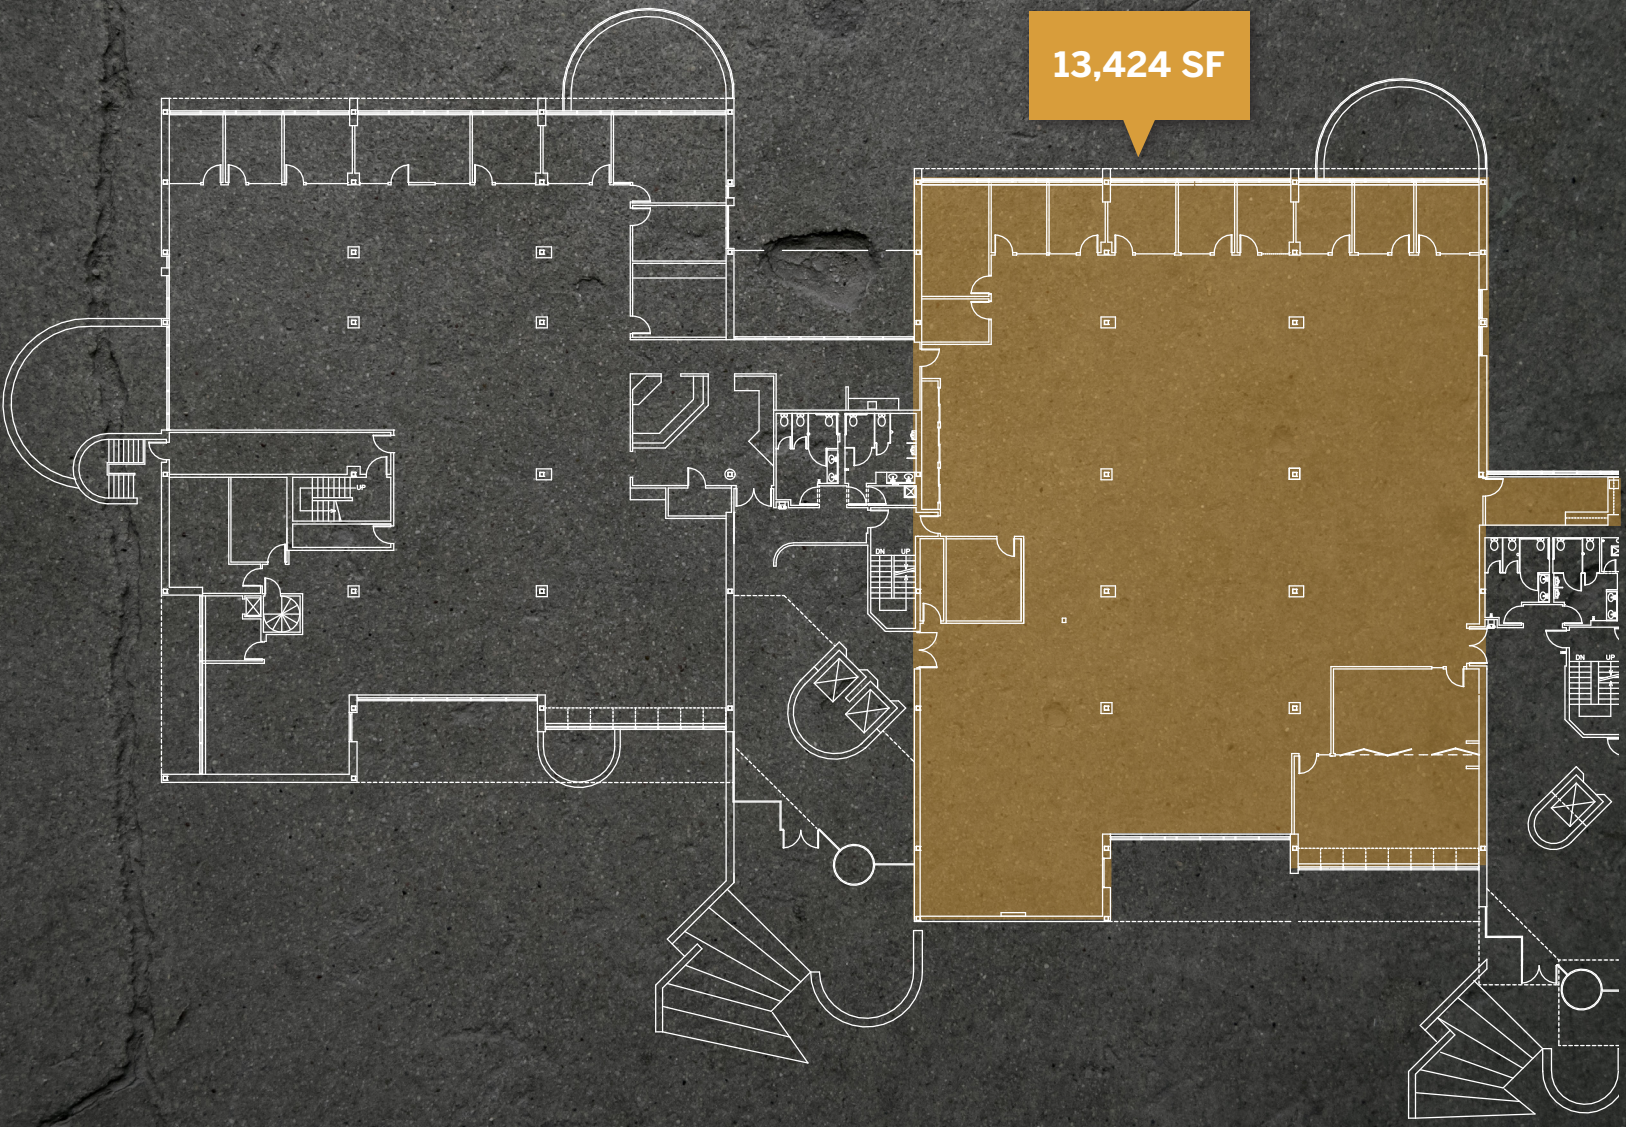

FIRST FLOOR: 13,424 SF

ONE UNIVERSITY AVENUE

CBRE | New England

FIRST FLOOR: 13,424 SF

13,424 SF

ONE UNIVERSITY AVENUE

CBRE | New England

FIRST FLOOR: 4,805 SF

4,805 SF

ONE UNIVERSITY AVENUE

CBRE | New England

SECOND FLOOR: 15,057 SF

6,693 SF

8,364 SF

ONE UNIVERSITY AVENUE

CBRE | New England

SECOND FLOOR: 6,693 SF

6,693 SF

ONE UNIVERSITY AVENUE

CBRE | New England

SECOND FLOOR: 8,364 SF

ONE UNIVERSITY AVENUE

CBRE | New England