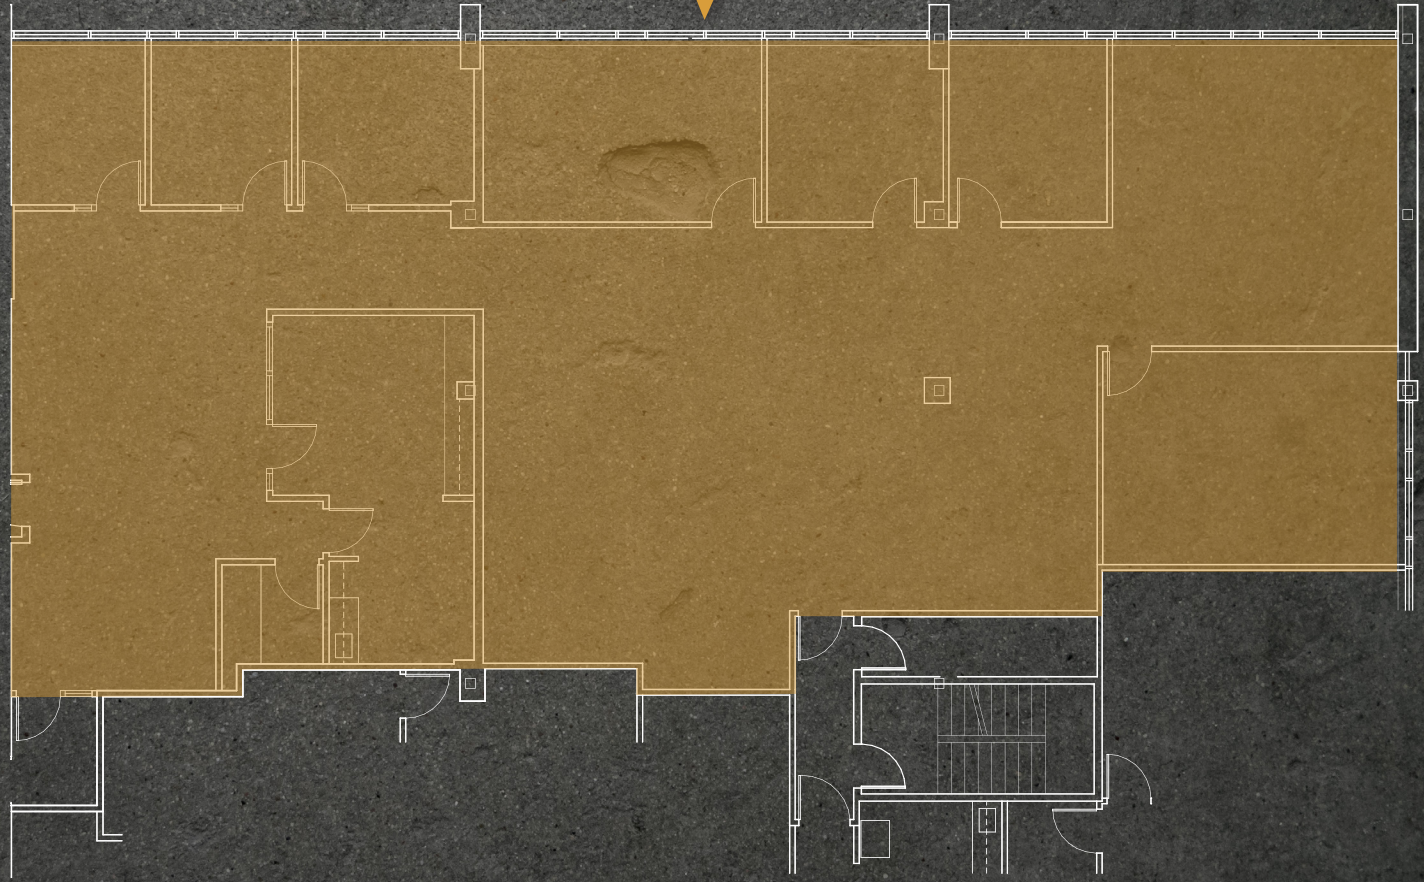

FIRST FLOOR: 13,424 SF

ONE UNIVERSITY AVENUE

CBRE | New England

FIRST FLOOR: 13,424 SF

13,424 SF

ONE UNIVERSITY AVENUE

CBRE | New England

FIRST FLOOR: 4,805 SF

4,805 SF

ONE UNIVERSITY AVENUE

CBRE | New England

SECOND FLOOR: 15,057 SF

6,693 SF

8,364 SF

ONE UNIVERSITY AVENUE

CBRE | New England

SECOND FLOOR: 6,693 SF

6,693 SF

ONE UNIVERSITY AVENUE

CBRE | New England

SECOND FLOOR: 8,364 SF

ONE UNIVERSITY AVENUE

CBRE | New England