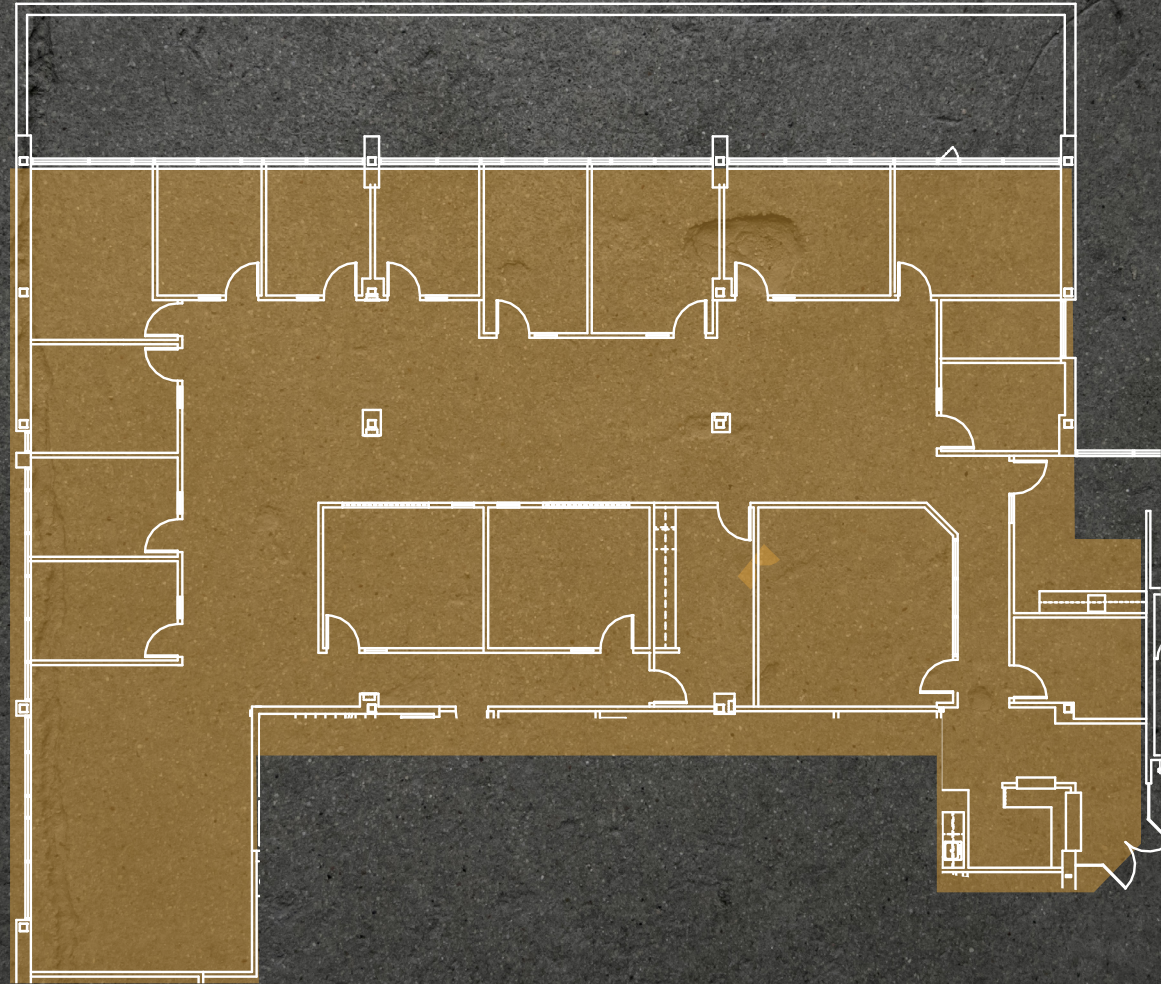

4,805 SF

ONE UNIVERSITY AVENUE

CBRE | New England

SECOND FLOOR: 15,057 SF

6,693 SF

8,364 SF

ONE UNIVERSITY AVENUE

CBRE | New England

SECOND FLOOR: 6,693 SF

6,693 SF

ONE UNIVERSITY AVENUE

CBRE | New England

SECOND FLOOR: 8,364 SF

ONE UNIVERSITY AVENUE

CBRE | New England