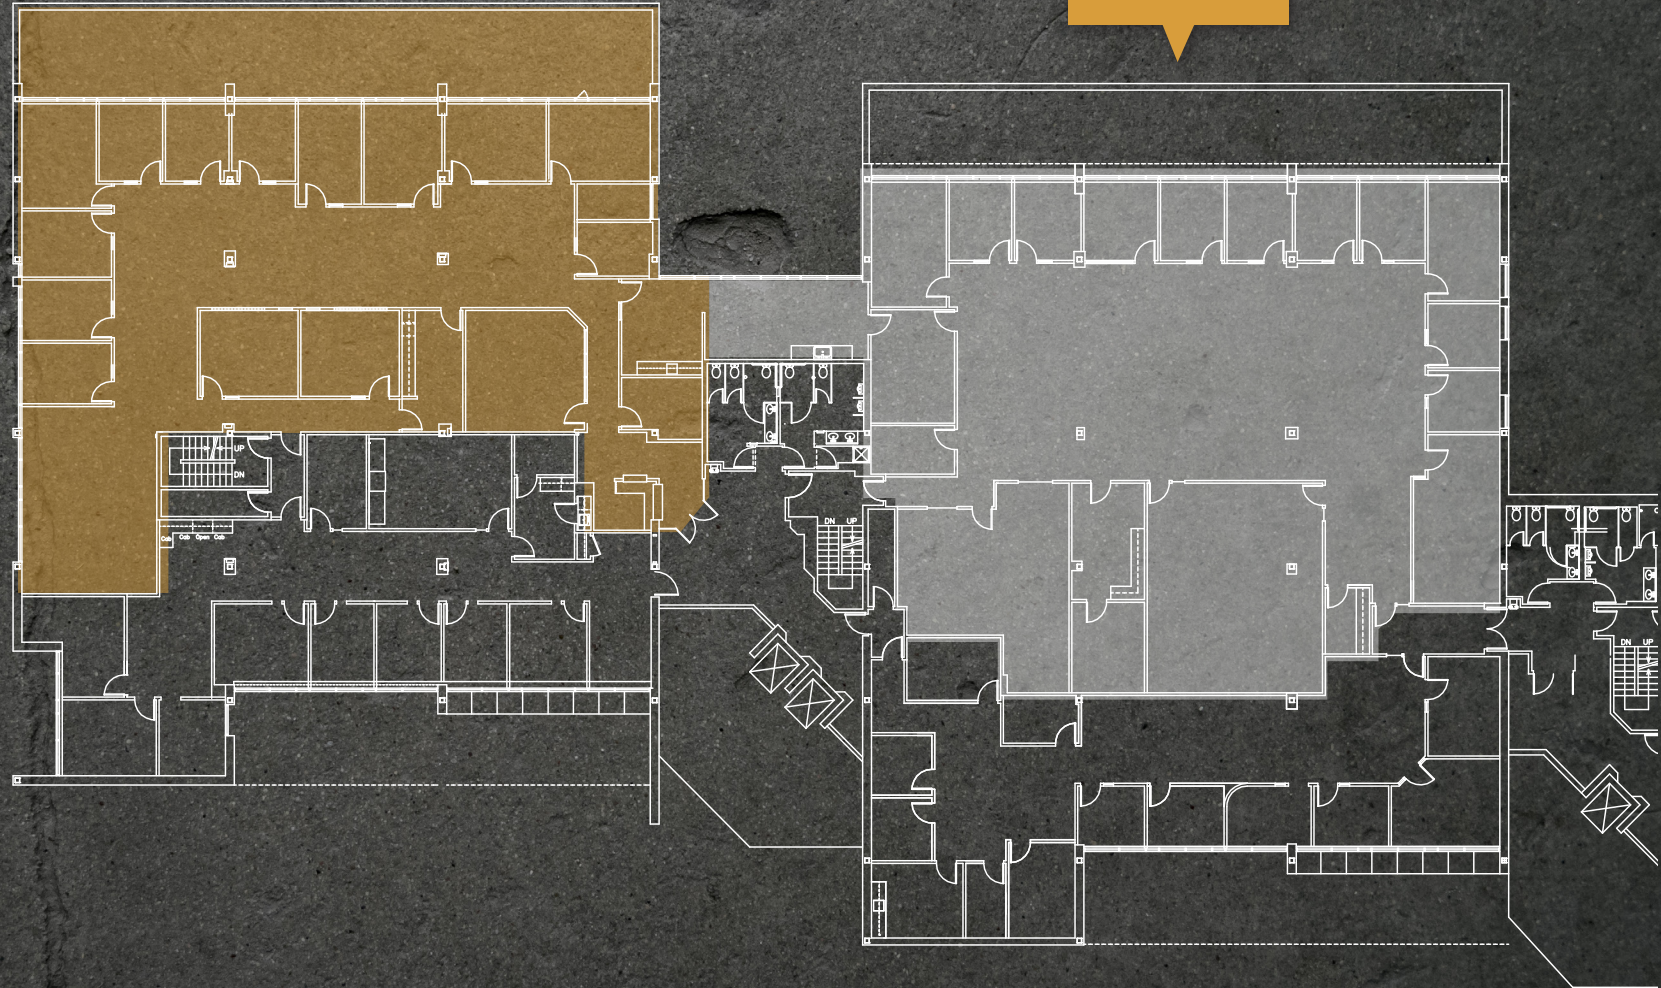

4,805 SF

ONE UNIVERSITY AVENUE

CBRE | New England

SECOND FLOOR: 15,057 SF

6,693 SF

8,364 SF

ONE UNIVERSITY AVENUE

CBRE | New England