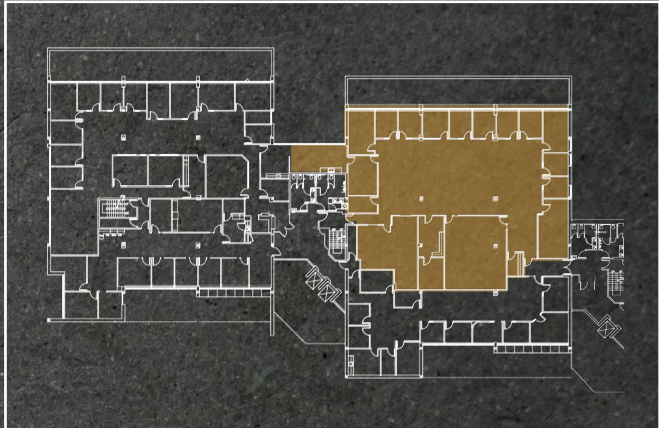

4,805 SF

ONE UNIVERSITY AVENUE

CBRE | New England

SECOND FLOOR: 15,057 SF

6,693 SF

8,364 SF

ONE UNIVERSITY AVENUE

CBRE | New England

SECOND FLOOR: 6,693 SF

6,693 SF

ONE UNIVERSITY AVENUE

CBRE | New England

SECOND FLOOR: 8,364 SF

ONE UNIVERSITY AVENUE

CBRE | New England