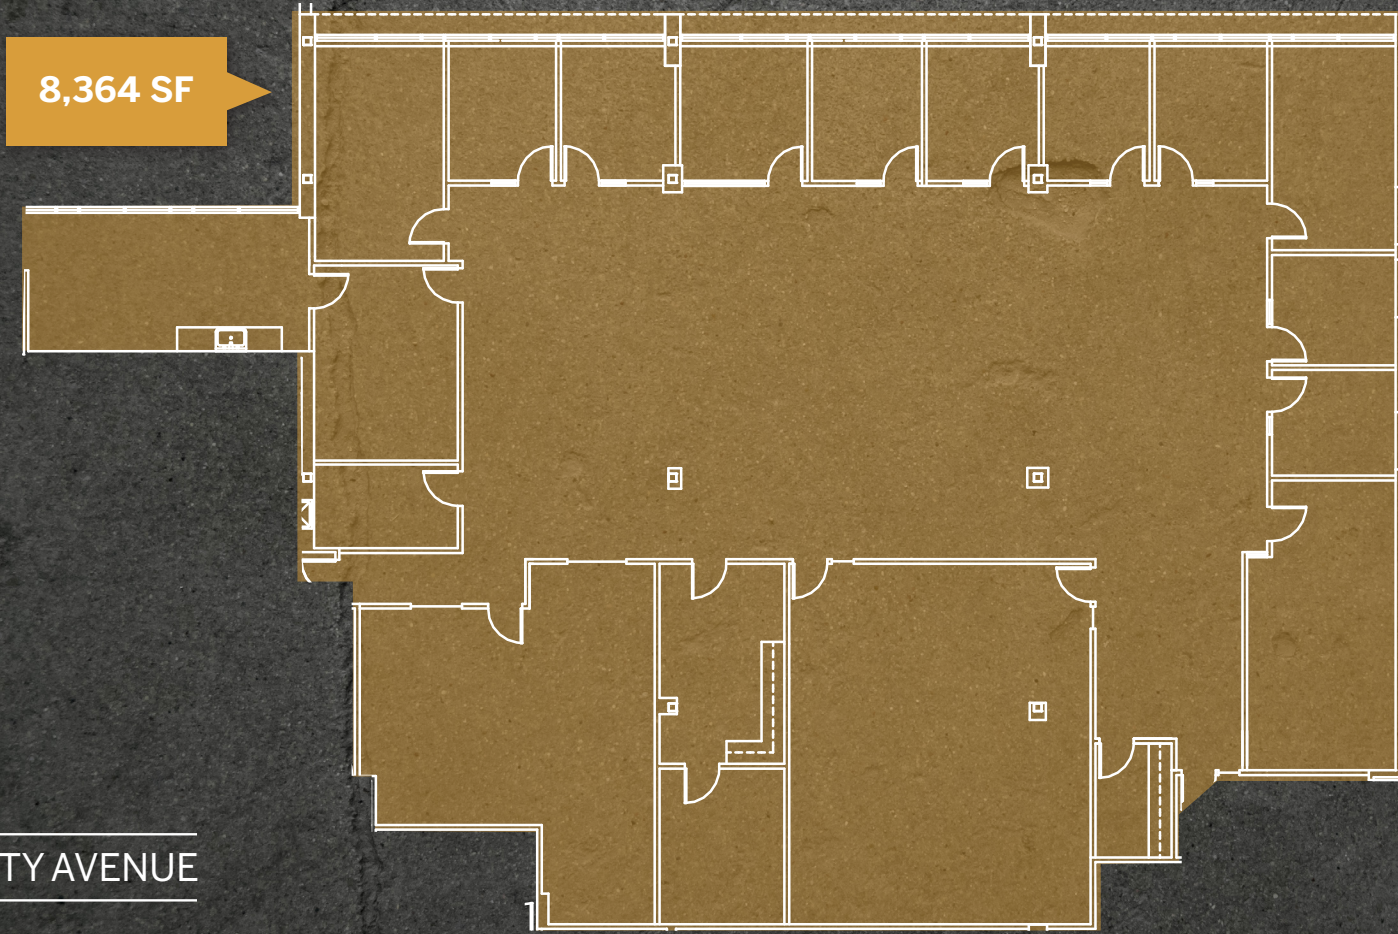

SECOND FLOOR: 6,693 SF

6,693 SF

ONE UNIVERSITY AVENUE

CBRE | New England

SECOND FLOOR: 8,364 SF

ONE UNIVERSITY AVENUE

CBRE | New England