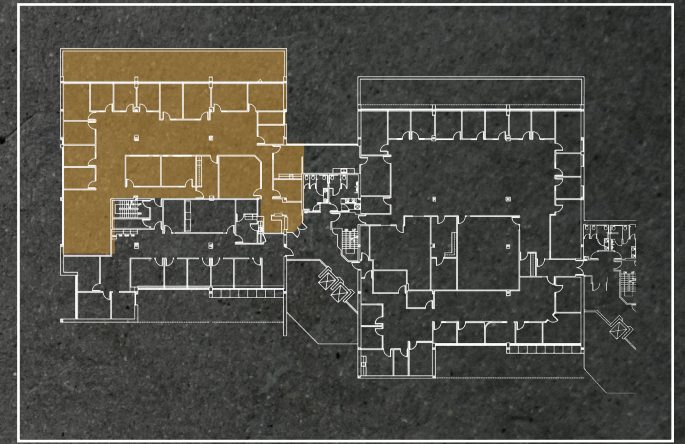

4,805 SF

ONE UNIVERSITY AVENUE

CBRE | New England

SECOND FLOOR: 15,057 SF

6,693 SF

8,364 SF

ONE UNIVERSITY AVENUE

CBRE | New England

SECOND FLOOR: 6,693 SF

6,693 SF

ONE UNIVERSITY AVENUE

CBRE | New England

SECOND FLOOR: 8,364 SF

ONE UNIVERSITY AVENUE

CBRE | New England