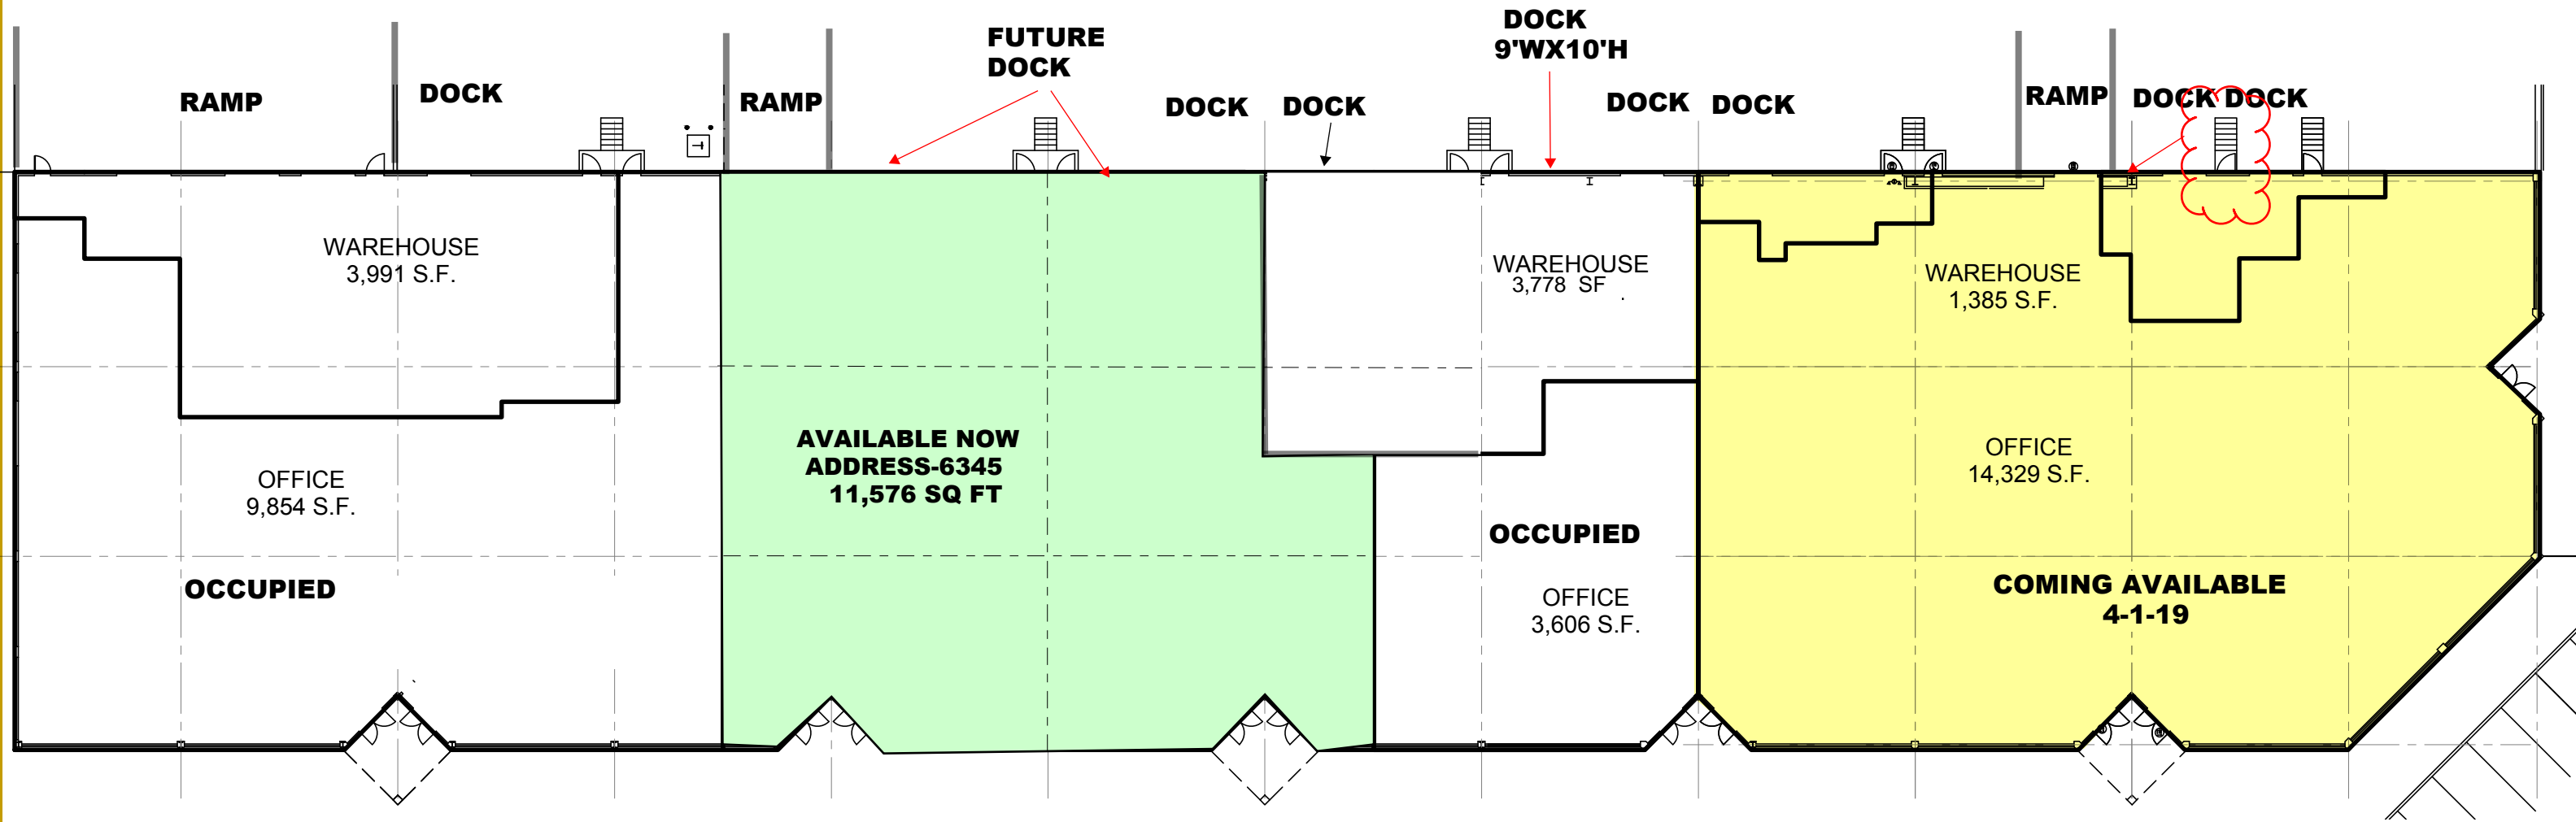

- AVAILABLE NOW - SUITE 6045 - 11,576 SQ FT
- AVAILABLE 4-1-19 - SUITE 6321 - 15,714 SQ FT

**ADDRESS-6355**  
13,845 SQ FT  
  
OFFICE - 9,854 SQ FT  
WAREHOUSE - 3,991 SQ FT

**ADDRESS-6345**  
11,576 SQ FT  
  
CURRENTLY SHELL SPACE

**ADDRESS-6323**  
7,384 SQ FT  
  
OFFICE - 3,606 SQ FT  
WAREHOUSE - 3,778 SQFT

**ADDRESS-6321**  
15,714 SQ FT  
  
OFFICE - 14,329 SQ FT  
WAREHOUSE - 1,385 SQ FT

**BUILDING 1 (SCHUMACHER COMMERCE PARK)**  
6355 - 6305 CENTRE PARK DR.  
WEST CHESTER, OH. 45069