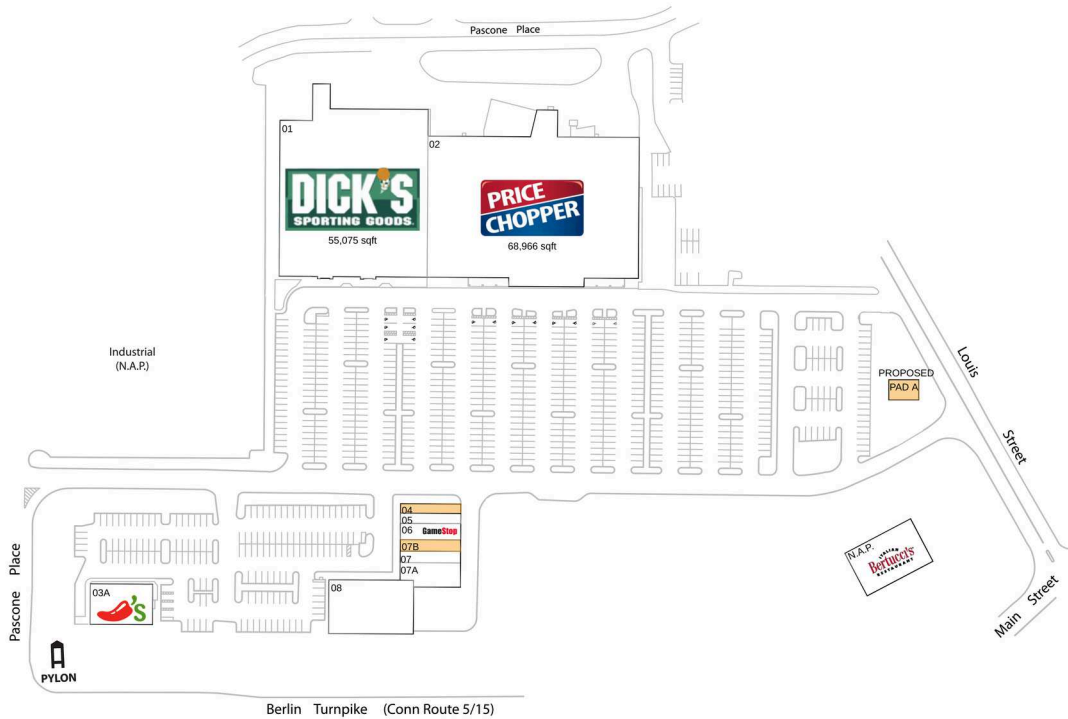

Turnpike Plaza - Newington

Hartford-East Hartford-Middletown, CT

41.6686, -72.7208

2985 Berlin Turnpike | Newington, CT 06111

Center Size: 149,894 SF

Demographics	1 Mile	3 Mile	5 Mile
	8,497	71,277	198,166
	3,598	27,726	78,910
	\$97,045	\$84,278	\$84,189

Located on Rte 5/15 in the dominant retail corridor south of Hartford

High visibility on Berlin Turnpike from 34,000+ vehicles daily

Dual-anchored by Price Chopper and Dick's Sporting Goods

Surrounded by a dense population of 71,000+ with an average household income of \$84,000+ within a 3-mile radius

Close proximity to Central Connecticut State University with 12,000+ students

Turnpike Plaza - Newington

Hartford-East Hartford-Middletown, CT

41.6686, -72.7208

2985 Berlin Turnpike | Newington, CT 06111

Available Space

04	1,257 SF
07B	1,542 SF

Pad Opportunities

PAD A	3,000 SF/0.1
-------	--------------

Current Retailers

N.A.P.	Bertucci's	0 SF
01	Dick's Sporting Goods	55,075 SF
02	Price Chopper	68,966 SF
03A	Chili's Grill & Bar	5,653 SF
05	Supercuts	1,350 SF
06	GameStop	2,173 SF
07	EnL Nail Bar	1,547 SF
07A	Newington Dentistry And Braces	2,731 SF
08	Laser Quest	9,600 SF