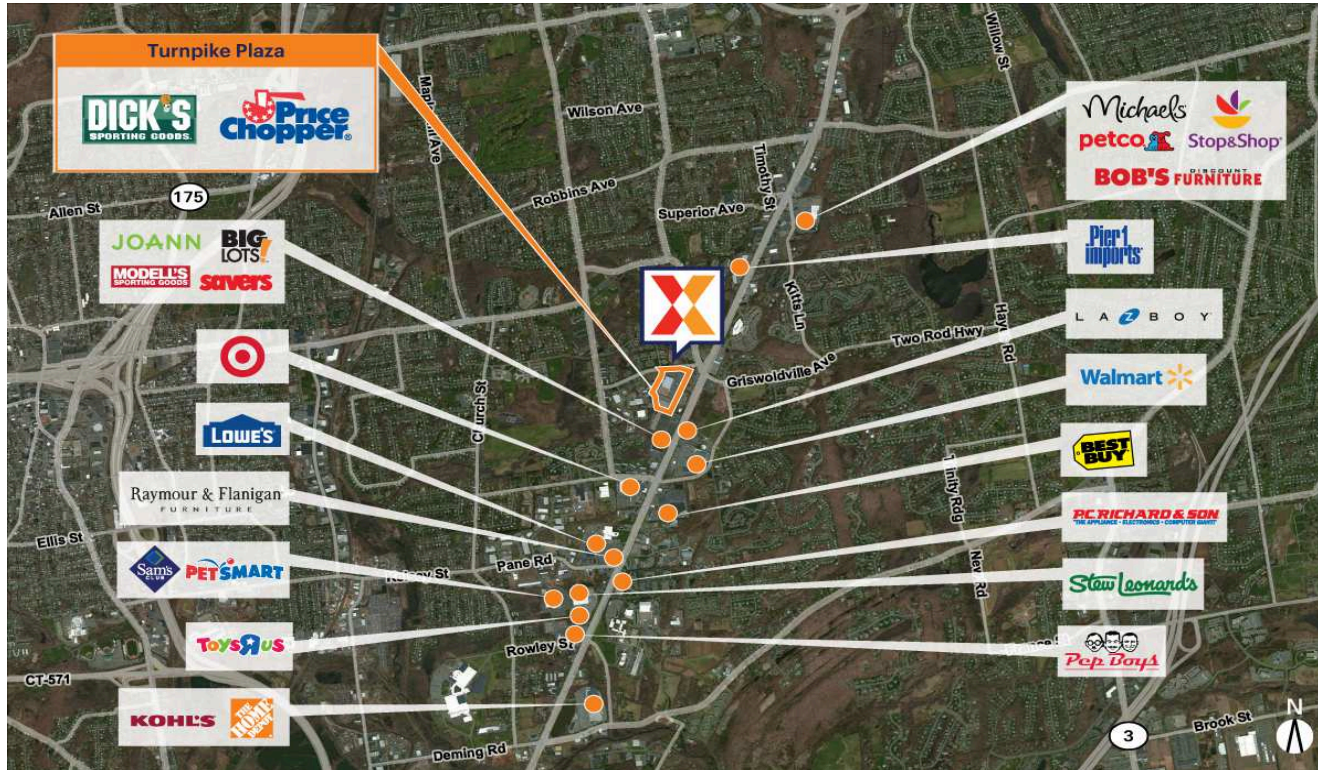

Turnpike Plaza - Newington

Hartford-East Hartford-Middletown, CT

41.6686, -72.7208

2985 Berlin Turnpike | Newington, CT 06111

Center Size: 149,894 SF

Demographics	1 Mile	3 Mile	5 Mile
	8,497	71,277	198,166
	3,598	27,726	78,910
	\$97,045	\$84,278	\$84,189

Located on Rte 5/15 in the dominant retail corridor south of Hartford

High visibility on Berlin Turnpike from 34,000+ vehicles daily

Dual-anchored by Price Chopper and Dick's Sporting Goods

Surrounded by a dense population of 71,000+ with an average household income of \$84,000+ within a 3-mile radius

Close proximity to Central Connecticut State University with 12,000+ students

Turnpike Plaza - Newington

Hartford-East Hartford-Middletown, CT

41.6686, -72.7208

2985 Berlin Turnpike | Newington, CT 06111

Available Space

04	1,257 SF
07B	1,542 SF

Pad Opportunities

PAD A	3,000 SF/0.1
-------	--------------

Current Retailers

N.A.P.	Bertucci's	0 SF
01	Dick's Sporting Goods	55,075 SF
02	Price Chopper	68,966 SF
03A	Chili's Grill & Bar	5,653 SF
05	Supercuts	1,350 SF
06	GameStop	2,173 SF
07	EnL Nail Bar	1,547 SF
07A	Newington Dentistry And Braces	2,731 SF
08	Laser Quest	9,600 SF