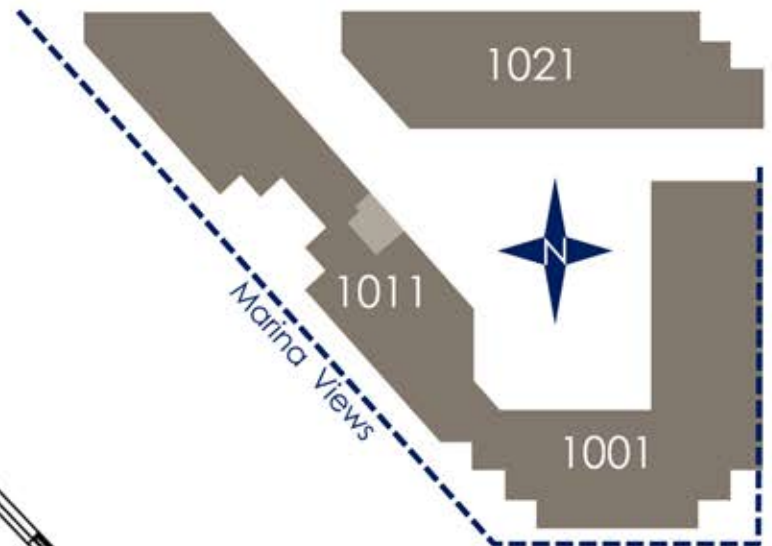

# HARBOR MARINA CORPORATE CENTER

1011 SW Klickitat Way

**Suite 204**

1,797 Square Foot Office

Second floor office space with  
northeast windows

MADISON BAY COMMERCIAL

Erwin Park  
206-412-6036  
epark@MadisonBayCRE.com