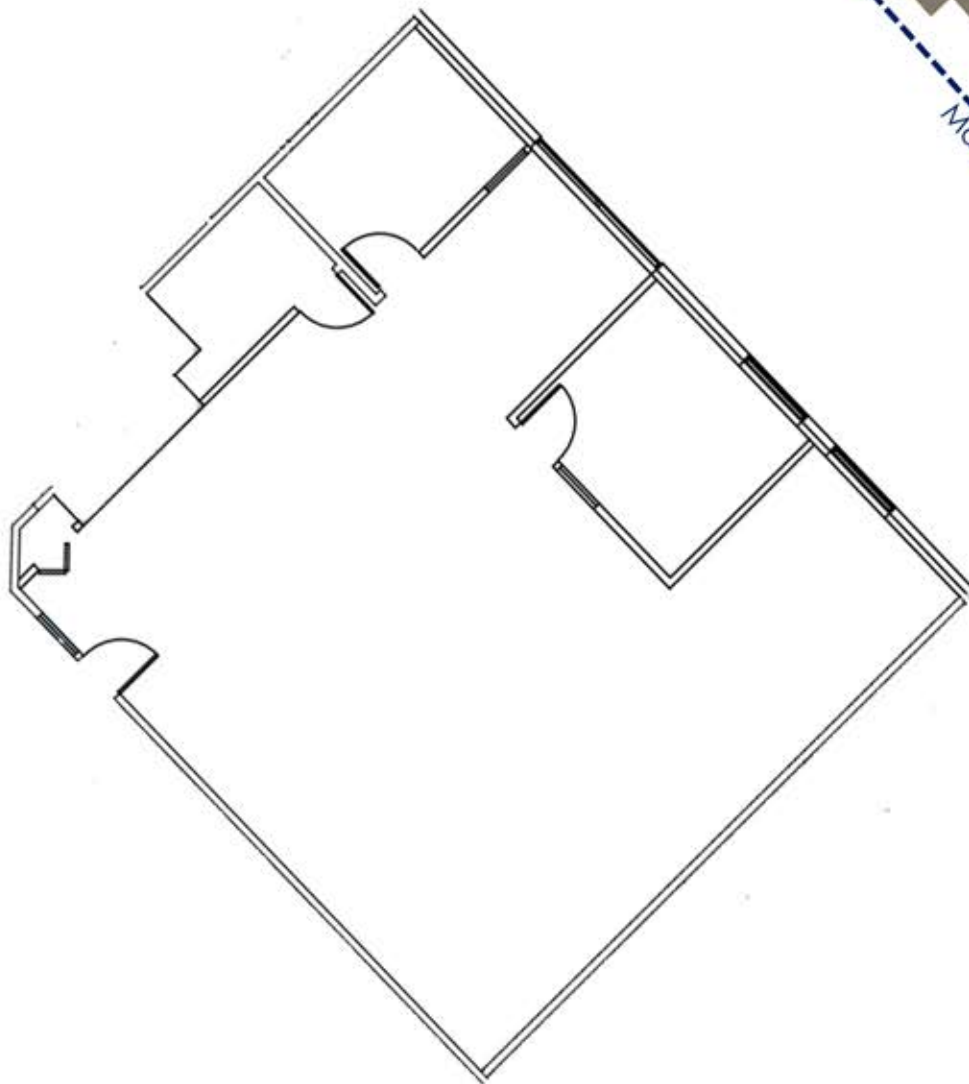

# HARBOR MARINA CORPORATE CENTER

1011 SW Klickitat Way

**Suite 204**

1,797 Square Foot Office

Second floor office space with  
northeast windows

MADISON BAY COMMERCIAL

Erwin Park  
206-412-6036  
epark@MadisonBayCRE.com