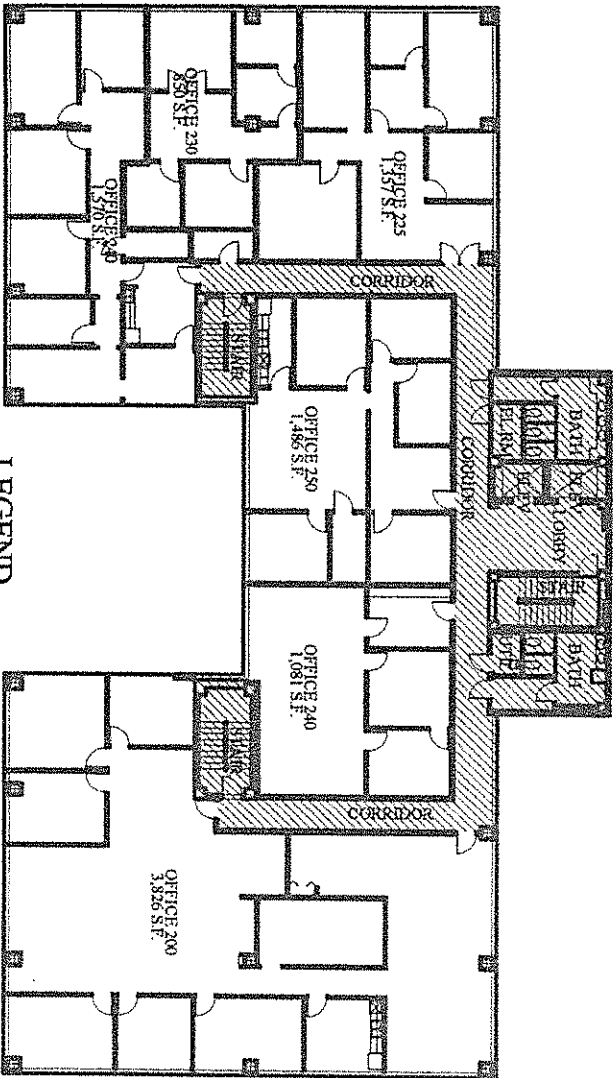

# Dolphin Building Condominium 1441 I BUILDING

2ND FLOOR

**LEGEND**  
 [Hatched Box] COMMON AREAS

Creative Art Design, Inc.  
 Architecture-Interior Design  
 JACQUES MANDOWSKY  
 LEONARD LAFOREST  
 AR # 0014794  
 3901 South DeLeon Boulevard  
 Suite C4Y  
 Hellywood, Florida 33019  
 em\_jacmand@4gate.net  
 www.creativeartdesign.us  
 TO THE BEST OF THE ARCHITECTS  
 KNOWLEDGE, THE PLANS AND DIMENSIONS  
 ARE ACCURATE.

SCALE AS NOTED

SHEET NO3 OF 25

2ND FLOOR

Dolphin Building Condominium  
14411 BUILDING

3RD FLOOR

LEGEND  
COMMON AREAS

3RD FLOOR

SHEET No4 OF 25

SCALE AS SHOWN