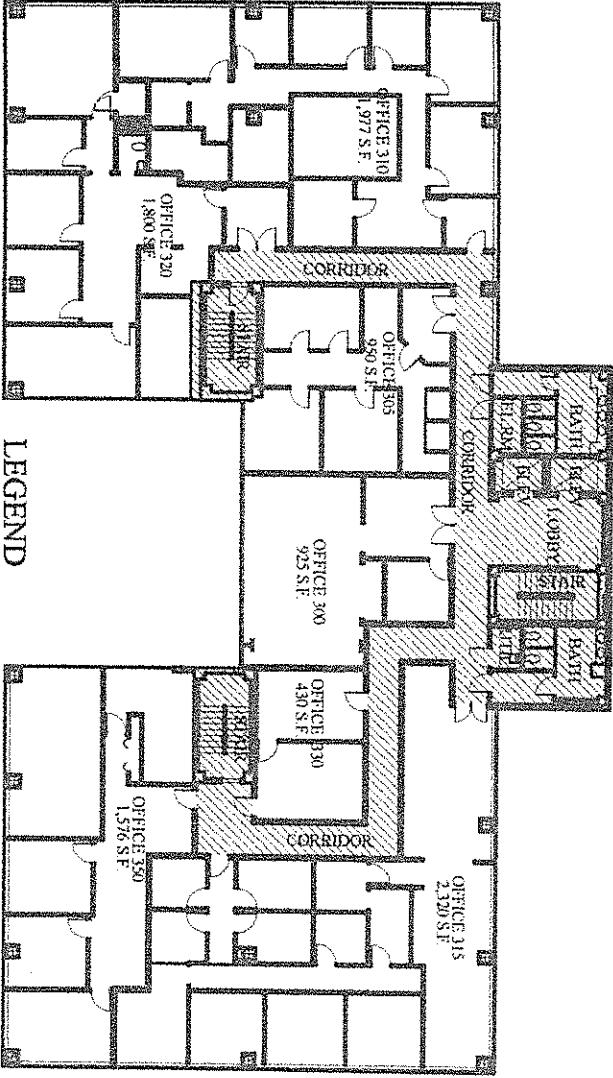

# Dolphin Building Condominium 1441 I BUILDING

2ND FLOOR

**LEGEND**  
 [Hatched Box] COMMON AREAS

Creative Art Design, Inc.  
 Architecture-Interior Design  
 JACQUES MANDOWSKY  
 LEONARD LAFOREST  
 AR # 0014794  
 3901 South DeLeon Boulevard  
 Suite C4Y  
 Hellywood, Florida 33019  
 em\_jacmand@4gate.net  
 www.creativeartdesign.us  
 TO THE BEST OF THE ARCHITECTS  
 KNOWLEDGE, THE PLANS AND DIMENSIONS  
 ARE ACCURATE.

SCALE AS NOTED

SHEET NO3 OF 25

2ND FLOOR

Dolphin Building Condominium  
14411 BUILDING

3RD FLOOR

LEGEND  
COMMON AREAS

3RD FLOOR

SHEET No4 OF 25

SCALE AS SHOWN