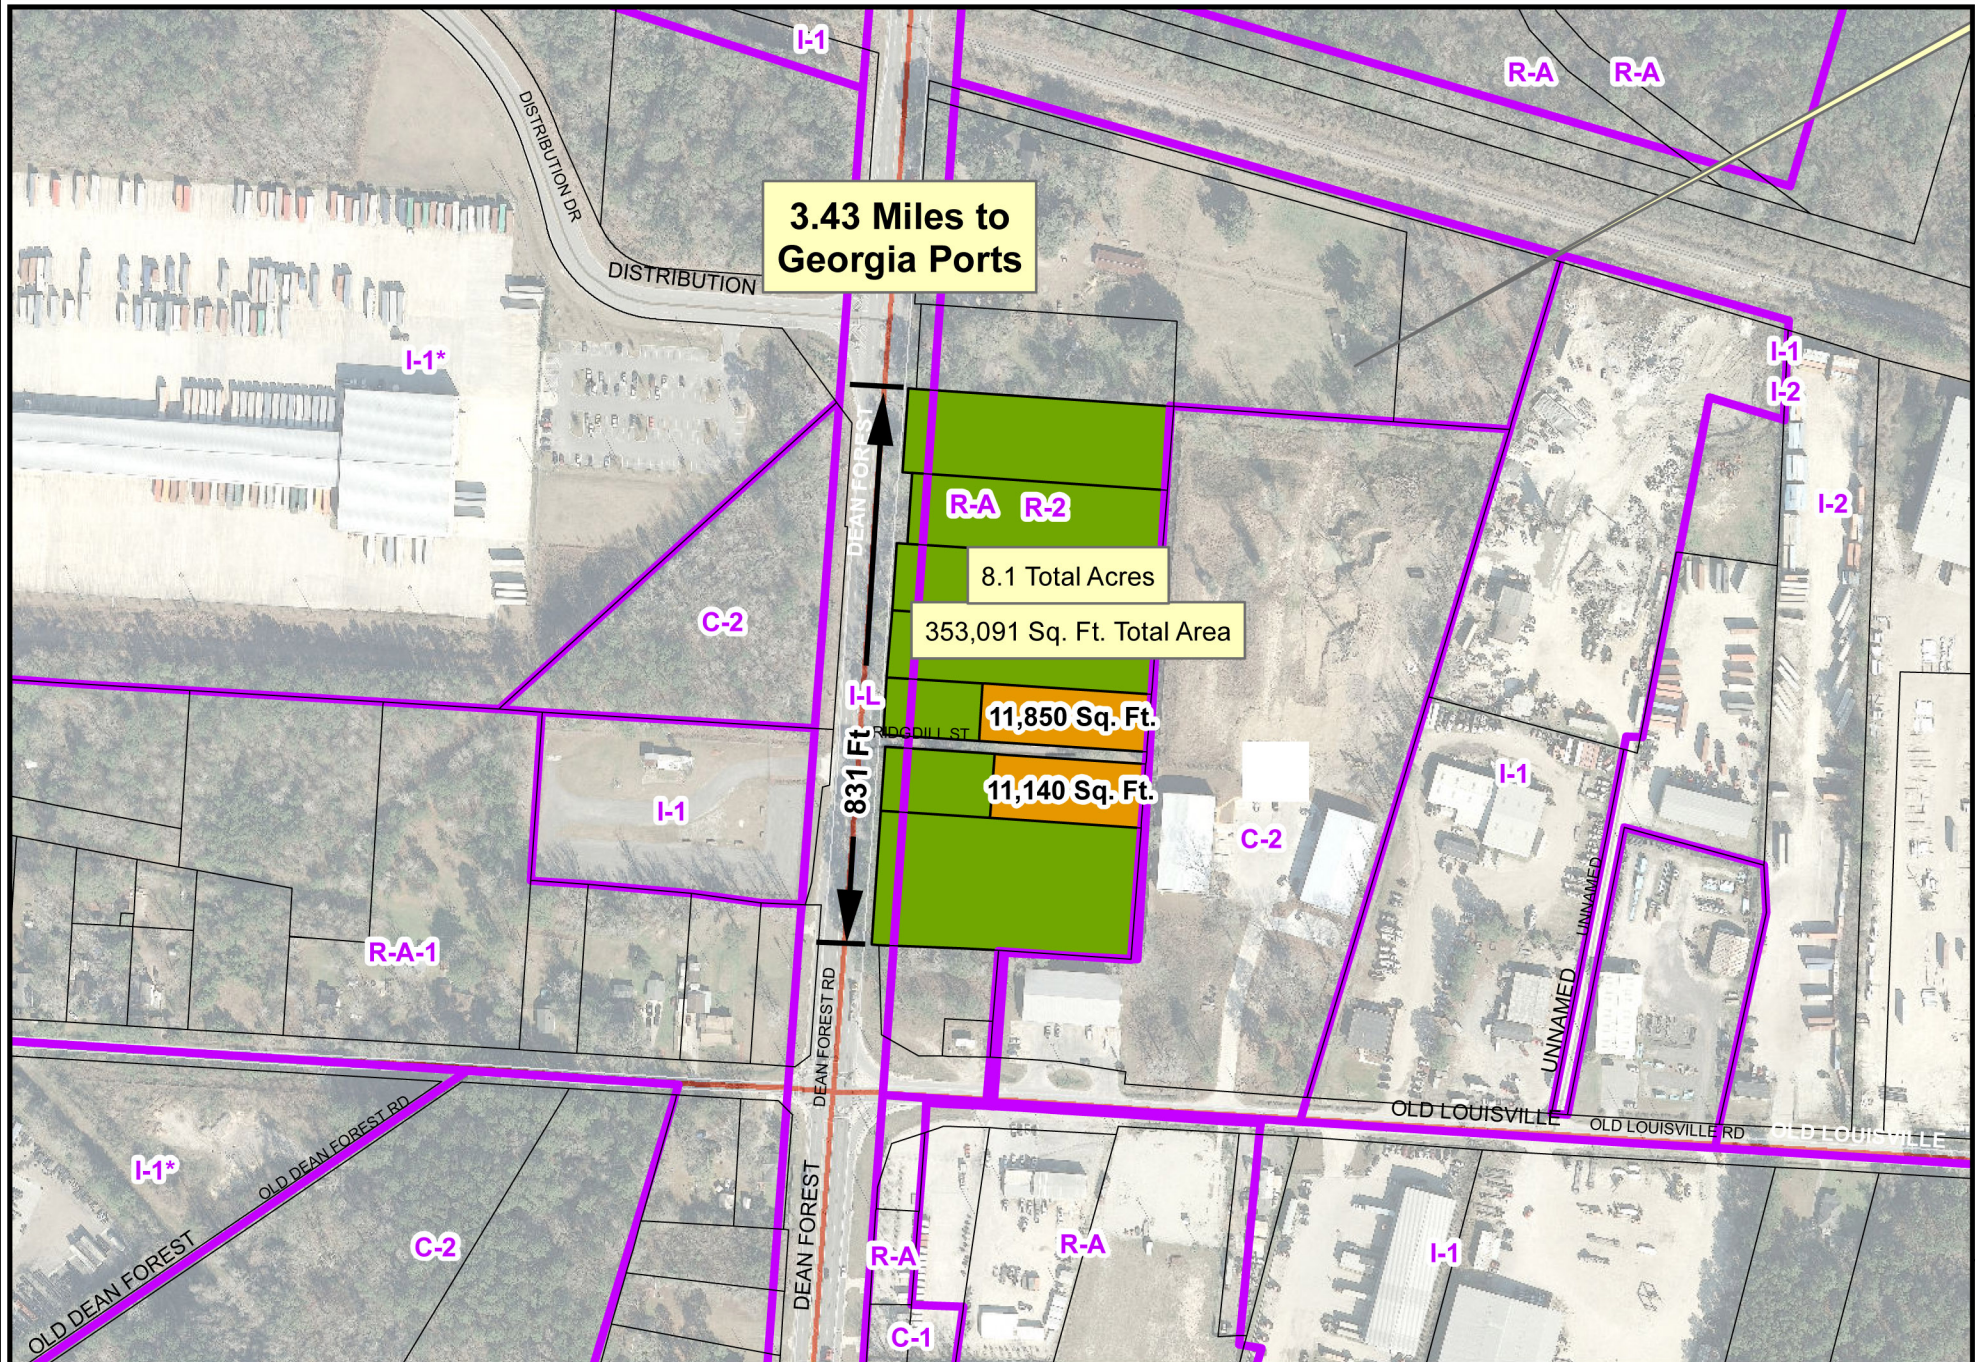

DEAN FOREST ROAD INDUSTRIAL/COMMERCIAL SITE

THIS MAP IS A COMPILATION OF INFORMATION FROM VARIOUS SOURCES AND SCALES. IN MOST CASES THE INFORMATION HAS NOT BEEN FIELD VERIFIED. USE THIS MAP FOR GENERAL PLANNING PURPOSES ONLY.

1 inch = 300 feet

CHATHAM COUNTY - SAVANNAH
METROPOLITAN PLANNING COMMISSION
 110 E. STATE ST. SAVANNAH, GA 31412-8246 PHONE 912-651-1440