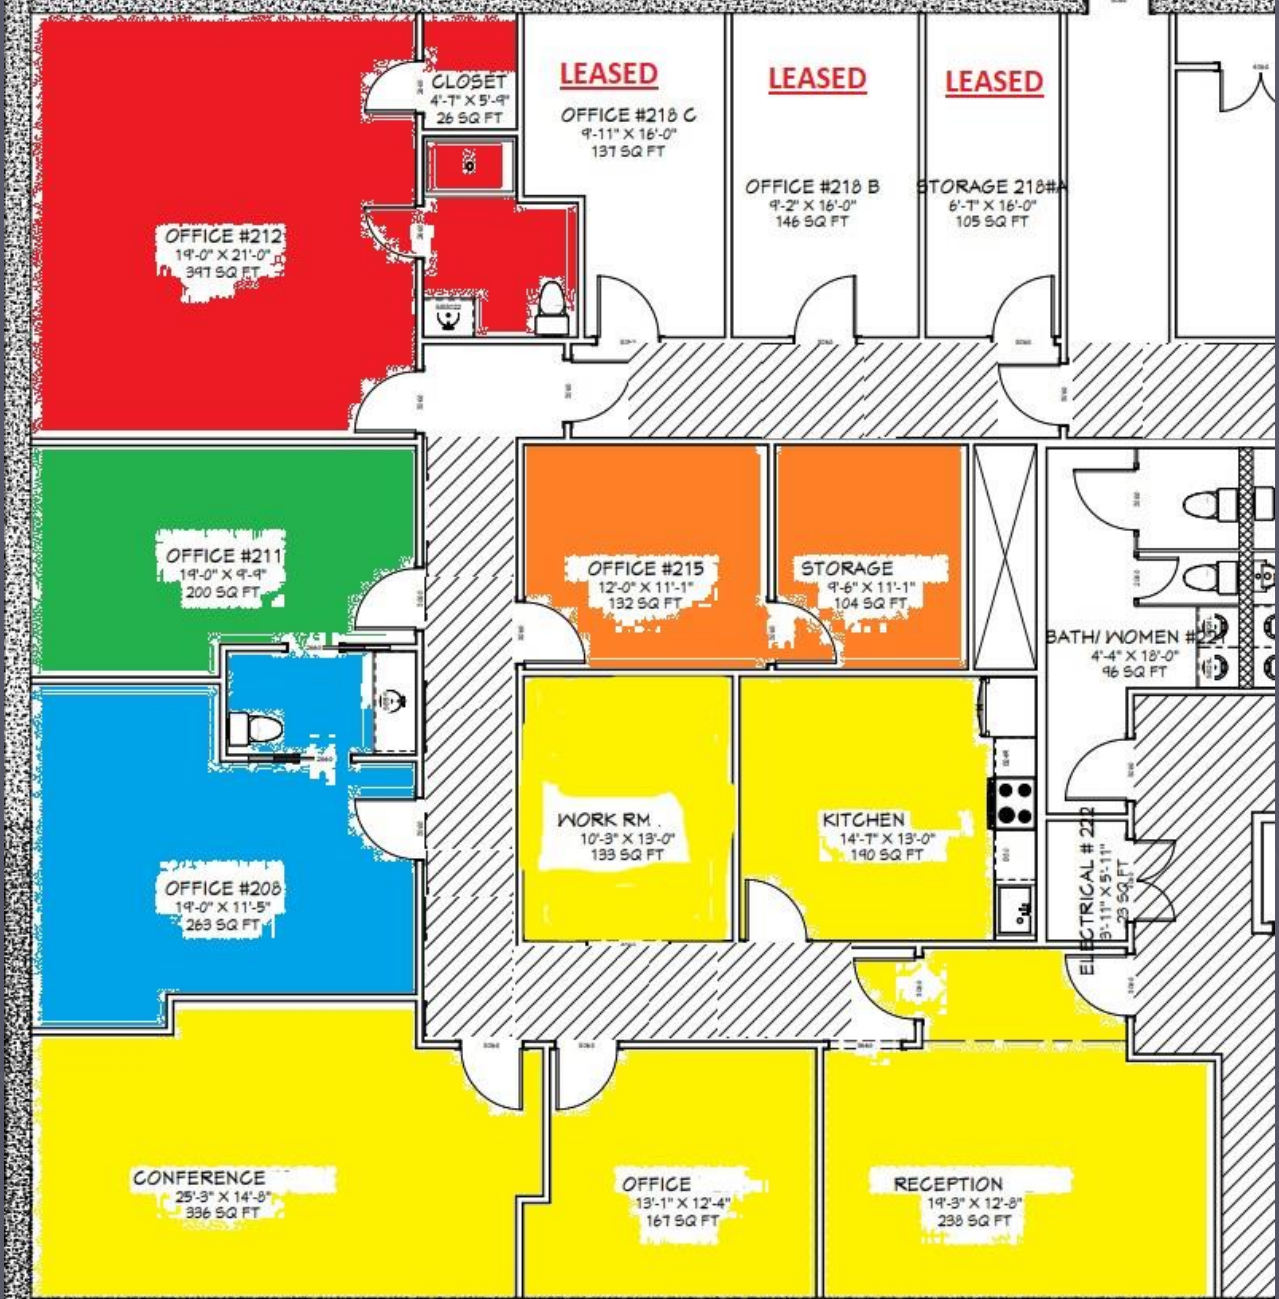

FOR LEASE
LAFAYETTE OFFICE PARK
4414 Lafayette Blvd. Fredericksburg, VA 22408

Property Highlights:

- 137-3,858 Square Feet
- Full Service Lease
- Flexible Lease Terms
- Less than 1.5 miles to I-95 Massaponax exit 123
- Common Area Reception and restrooms
- Monument signage
- 1.5 miles from 450,000 square foot new VA hospital Center
- Class B 2nd generation space

Clay Mihoulides
540.720.0000
clay@chrismarr.com

Yellow Suite 200 – 1,064 sf

Blue Suite 208 – 263 sf

Green Suite 211 – 200 sf

Red Suite 212 – 475 sf

Orange Suite 215 – 236 sf

CHRISMARR
 COMMERCIAL

Clay Mihoulides
 540.720.0000
 clay@chrismarr.com