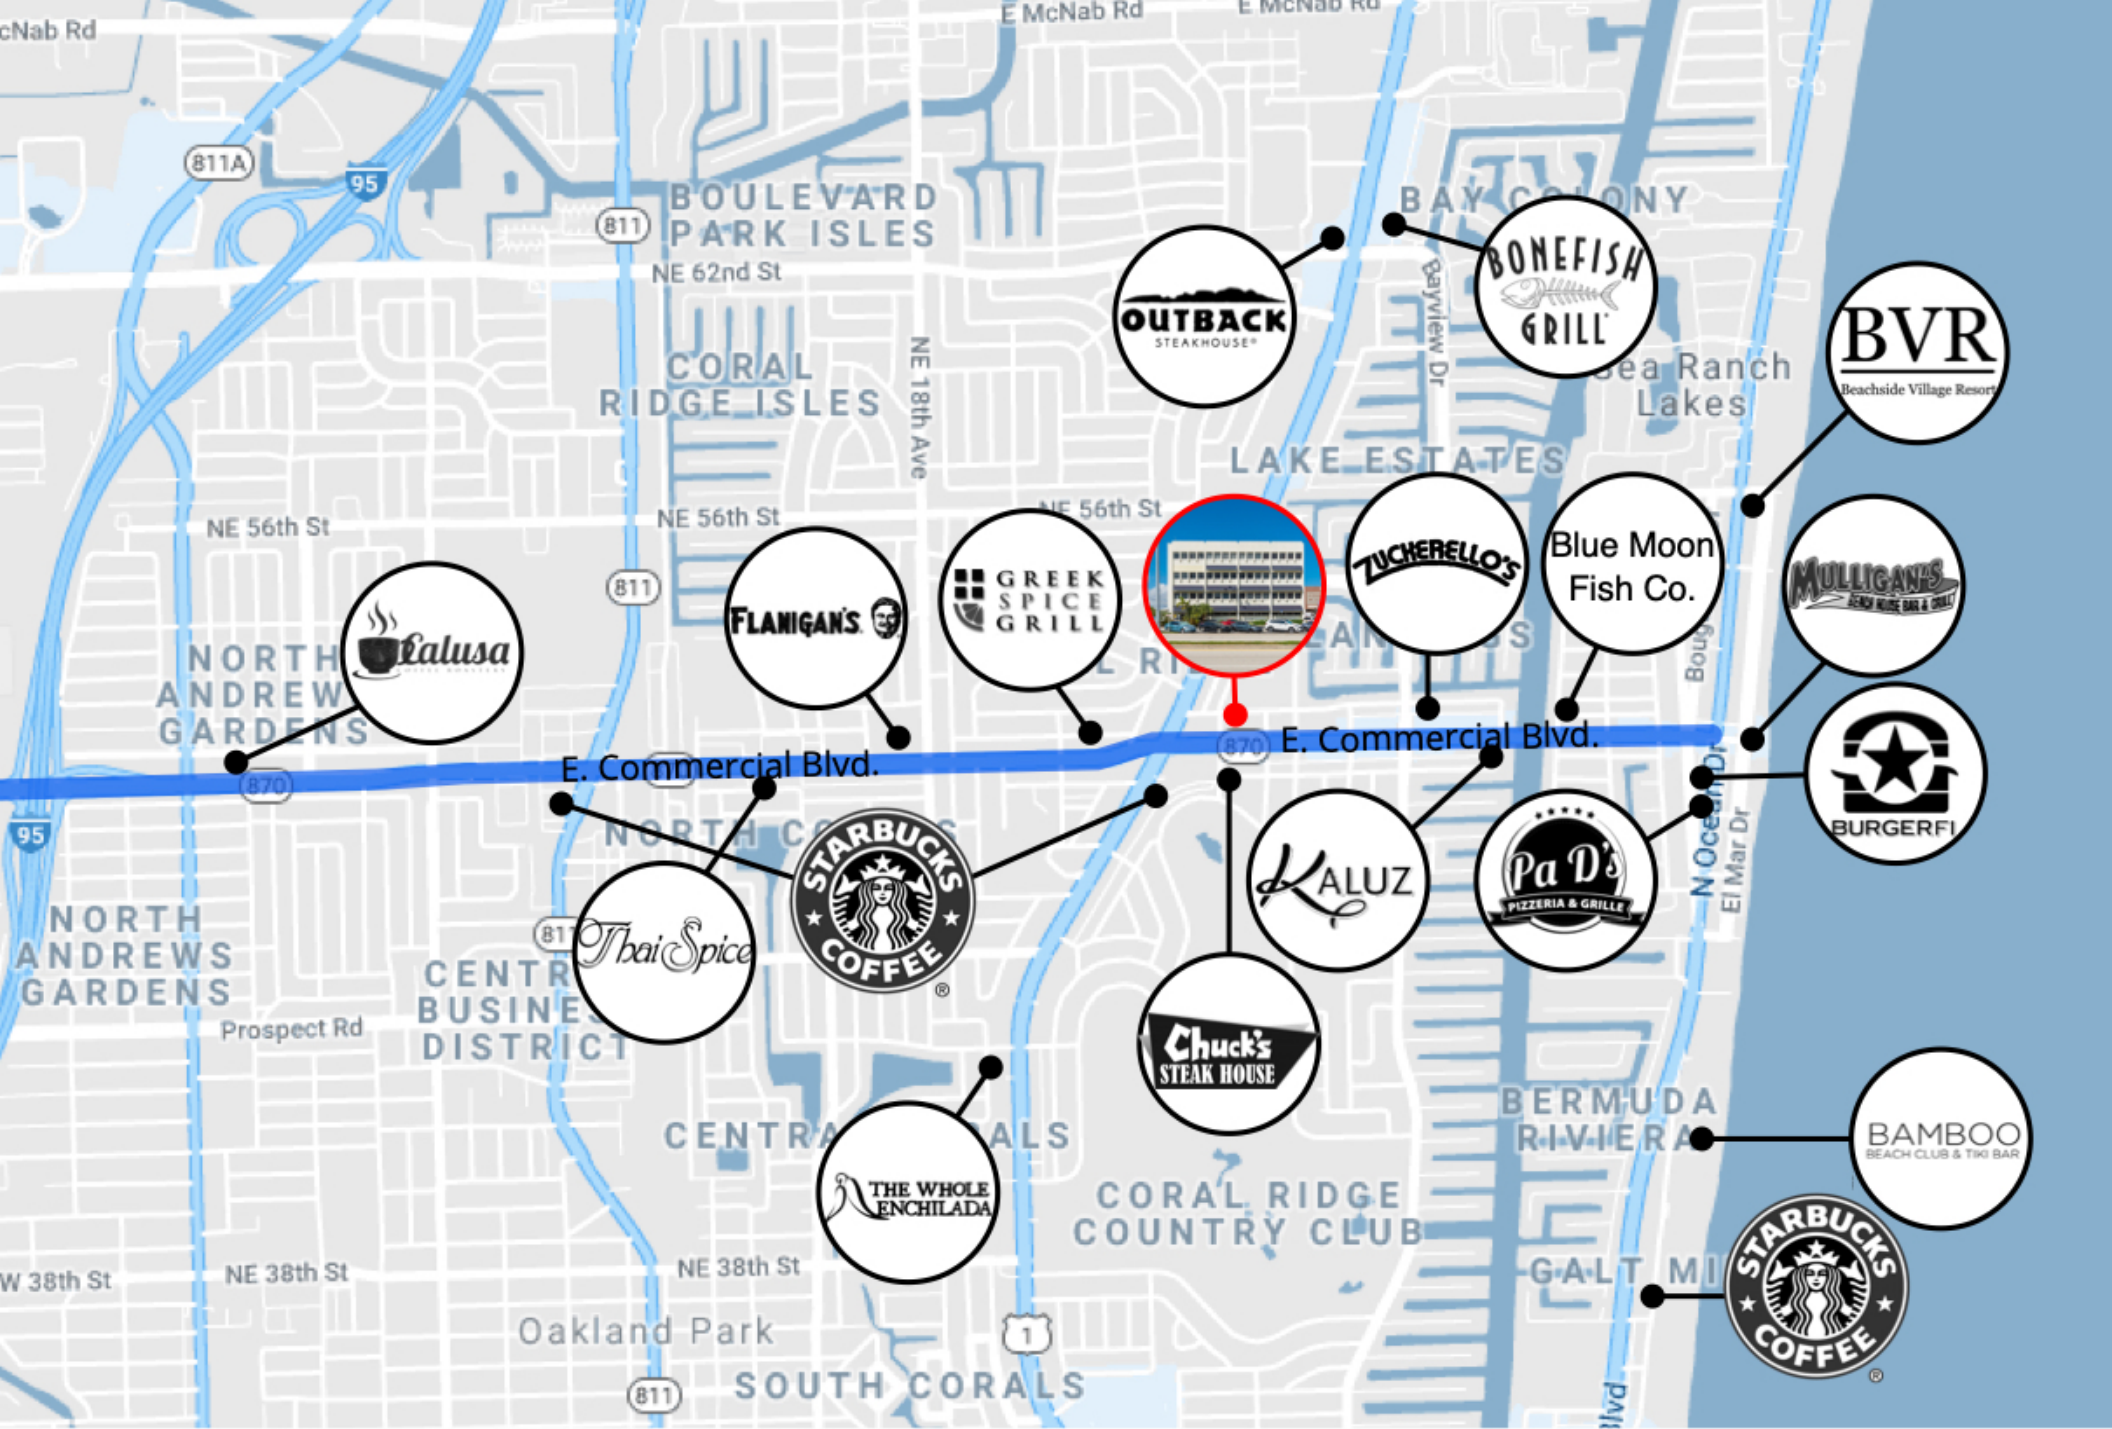

Aerial Map | 2425 E. Commercial Blvd. Fort Lauderdale, FL

NativeRE.com | 954.595.2999