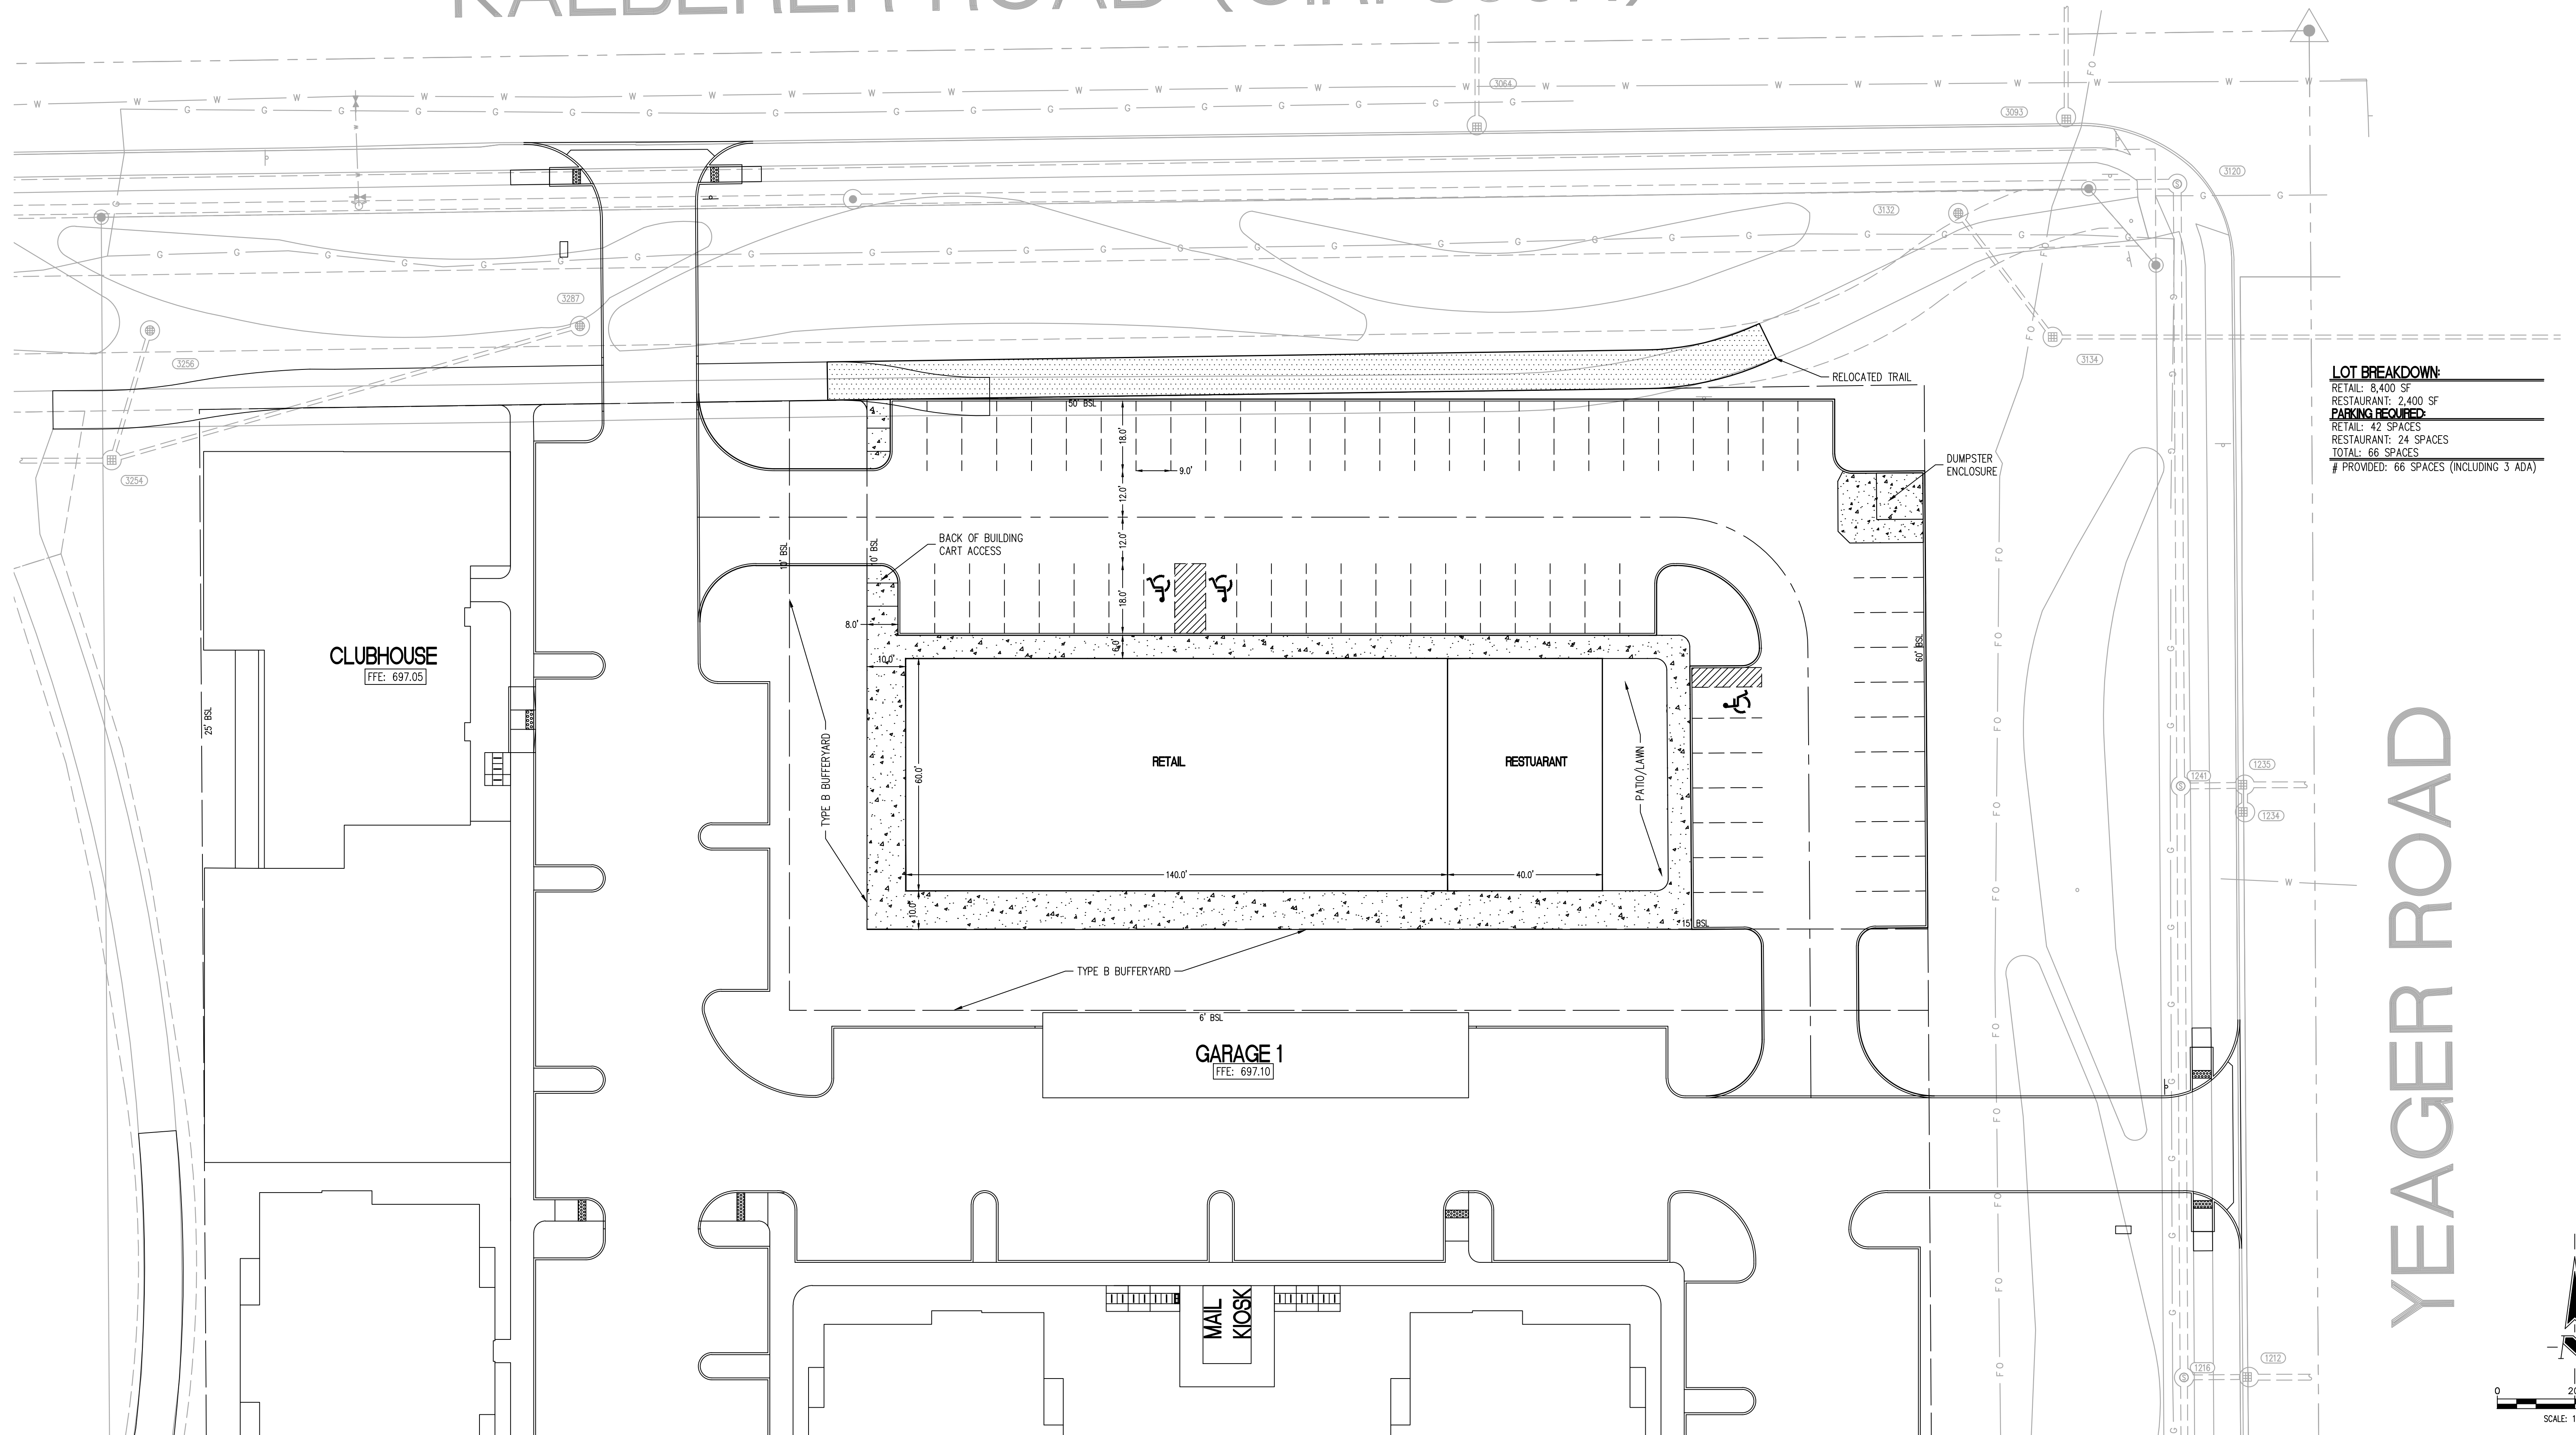

# KALBERER ROAD (C.R. 350N)

**LOT BREAKDOWN:**  
 RETAIL: 8,400 SF  
 RESTAURANT: 2,400 SF  
**PARKING REQUIRED:**  
 RETAIL: 42 SPACES  
 RESTAURANT: 24 SPACES  
 TOTAL: 66 SPACES  
 # PROVIDED: 66 SPACES (INCLUDING 3 ADA)

YEAGER ROAD

**PRP RETAIL - CONCEPT**  
 WEST LAFAYETTE, INDIANA - 3/25/19