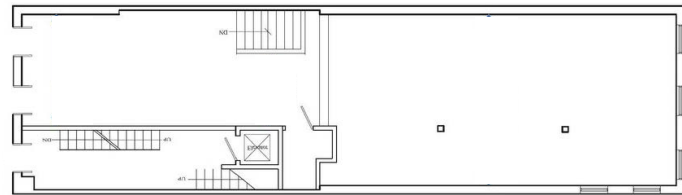

NEIGHBORS :

- Marisa Perry
- High Street on Hudson
- Bar Bolonat
- Restoration Hardware
- Sweetgreen
- Zimmermann
- Maison Margiela
- Theory
- Helmut Lang
- Gansevoort Hotel
- The Standard Hotel
- Whitney Museum