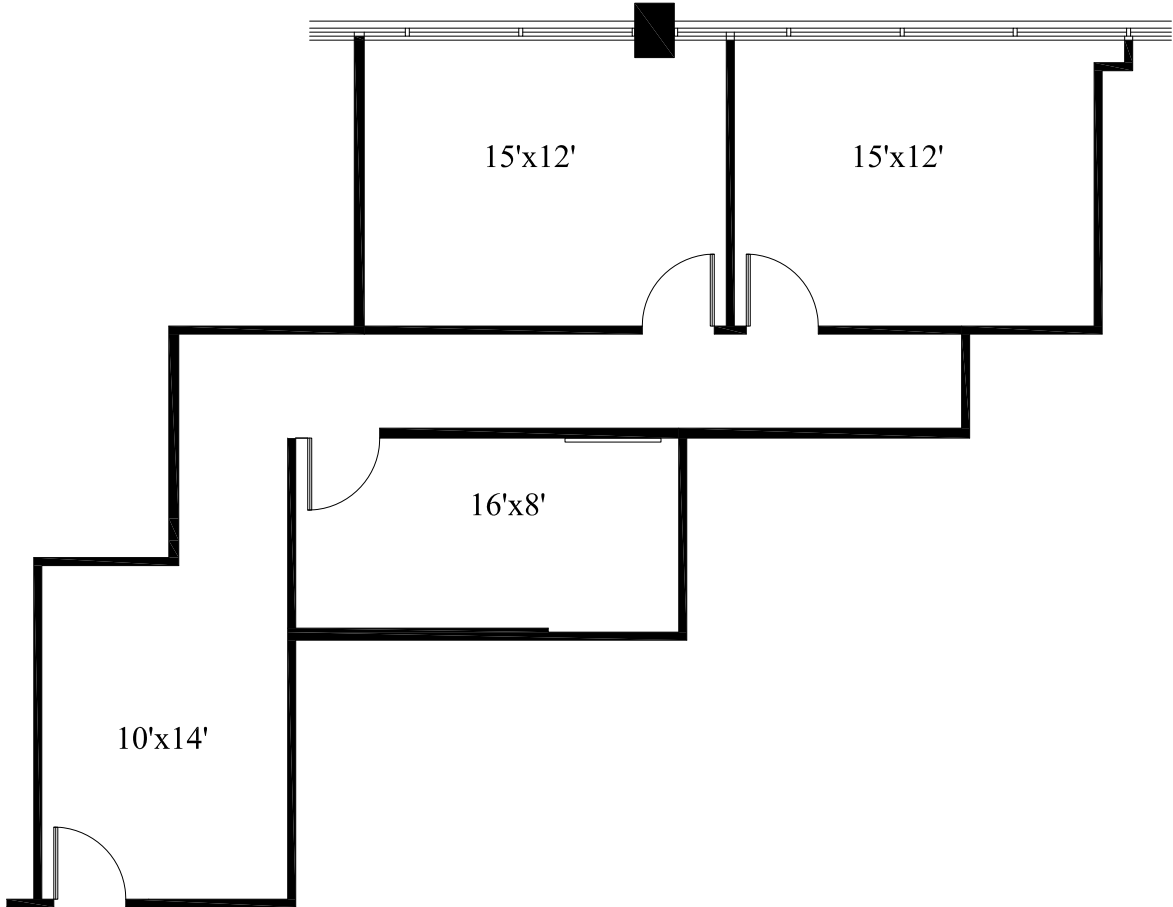

WINGREN PLAZA

4225 Wingren Drive, Irving, Texas

SUITE 108

1,040 RSF

1ST FLOOR

Scale: 1/8"=1'-0"

All dimensions and square footages are approximate.

February 14, 2020