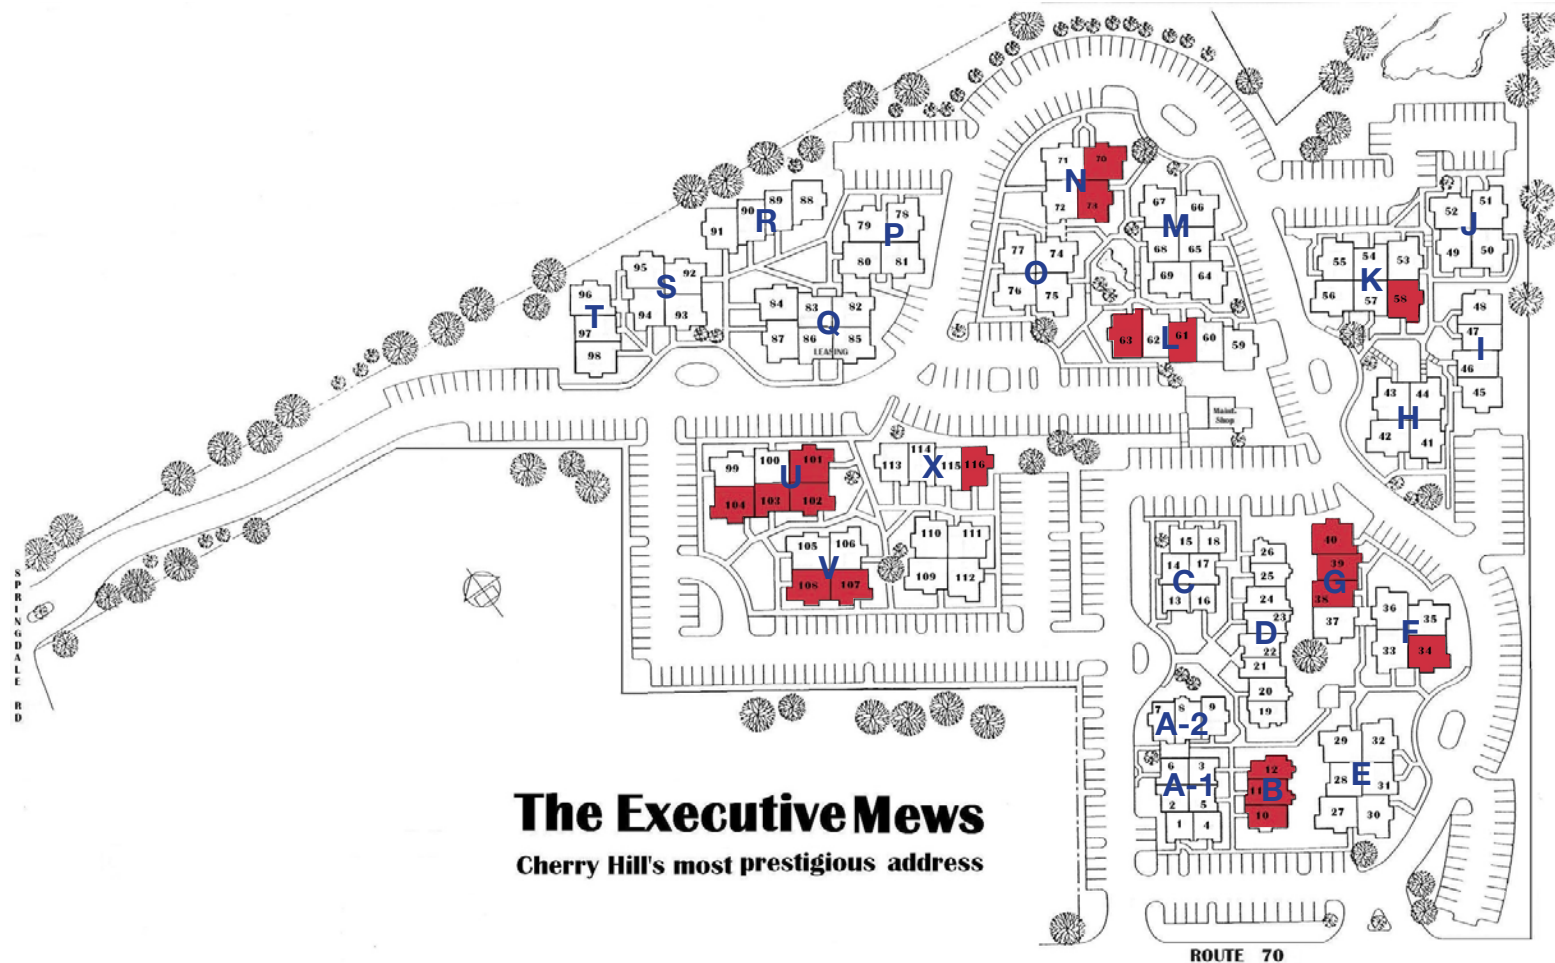

For Lease
Office & Executive
Suites from
333± SF to 10,000± SF

Executive Mews
1930 Marlton Pike E.
Cherry Hill, NJ

Location

- On Route 70, minutes from Exit 34 of I-295, Route 38, Route 73 and Exit 4 of the New Jersey Turnpike.
- The NJ Transit 406 bus line (Berlin-Marlton-Philadelphia) stop is in front of the park 26 minutes (21 miles)
- Easy access to area bridges and residential communities of Cherry Hill, Haddonfield, Moorestown

Rebecca Ting, SIOR
+1 856 234 9600
rebecca.ting@naimertz.com

Julie Kronfeld, SIOR
+1 856 802 6516
julie.kronfeld@naimertz.com

The Executive Mews
Cherry Hill's most prestigious address

Current Availabilities

Property Overview

Park Size	112,378 SF, 24 one story buildings
Acreage	10 acres
Parking	Ample, 5.23/1,000 SF
Year Built	1980
Internet Providers	Comcast & Verizon Fios
Heat	Gas heat