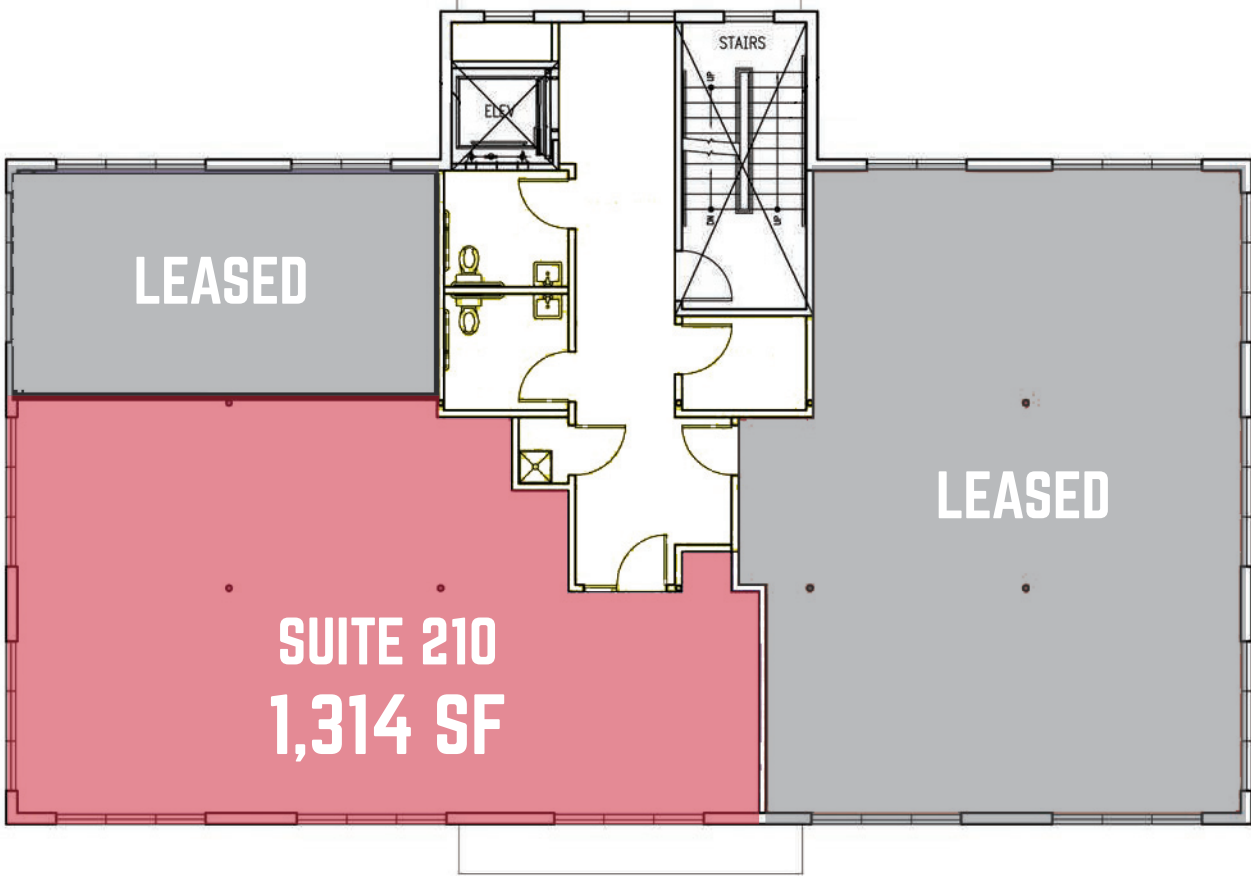

F
I
R
S
T
F
L
O
O
R