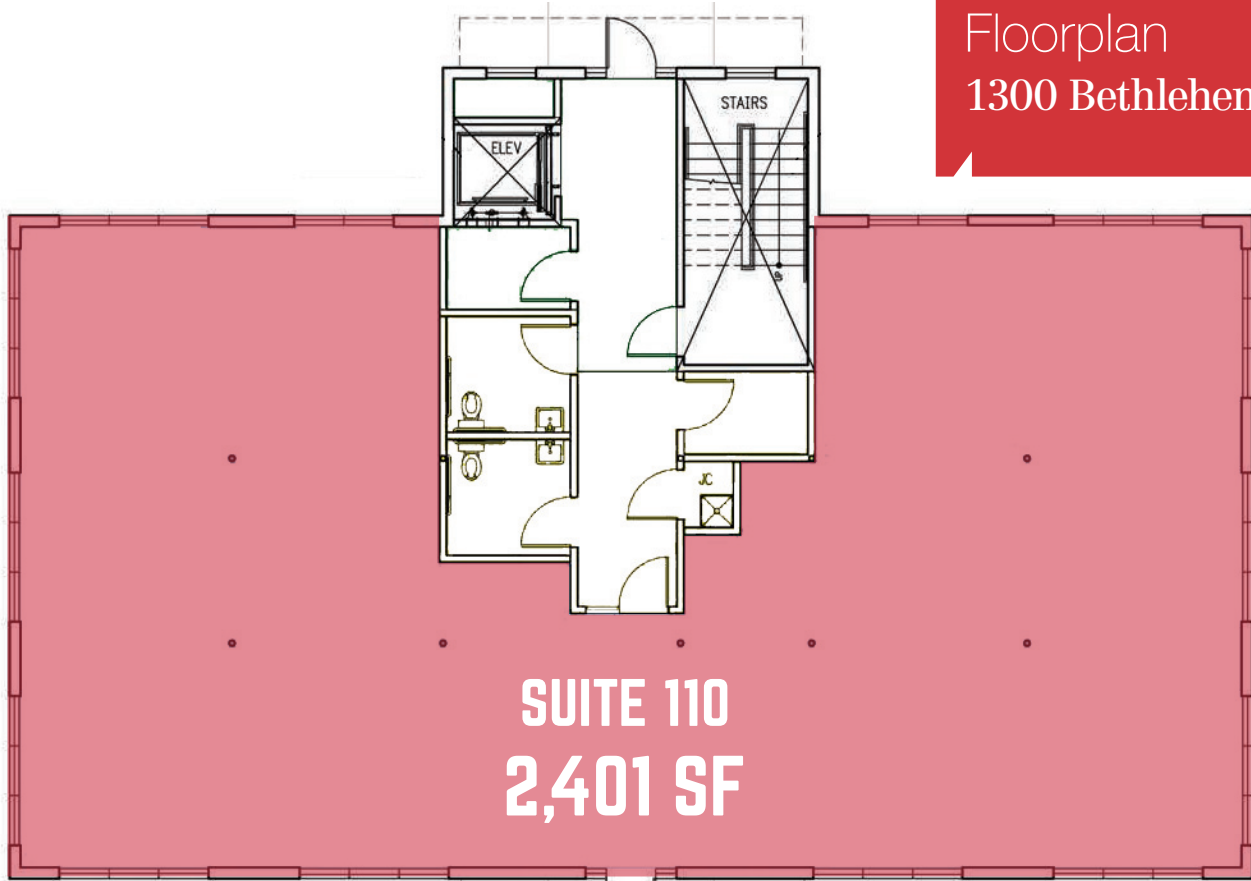

F
I
R
S
T
F
L
O
O
R

S
E
C
O
N
D
F
L
O
O
R