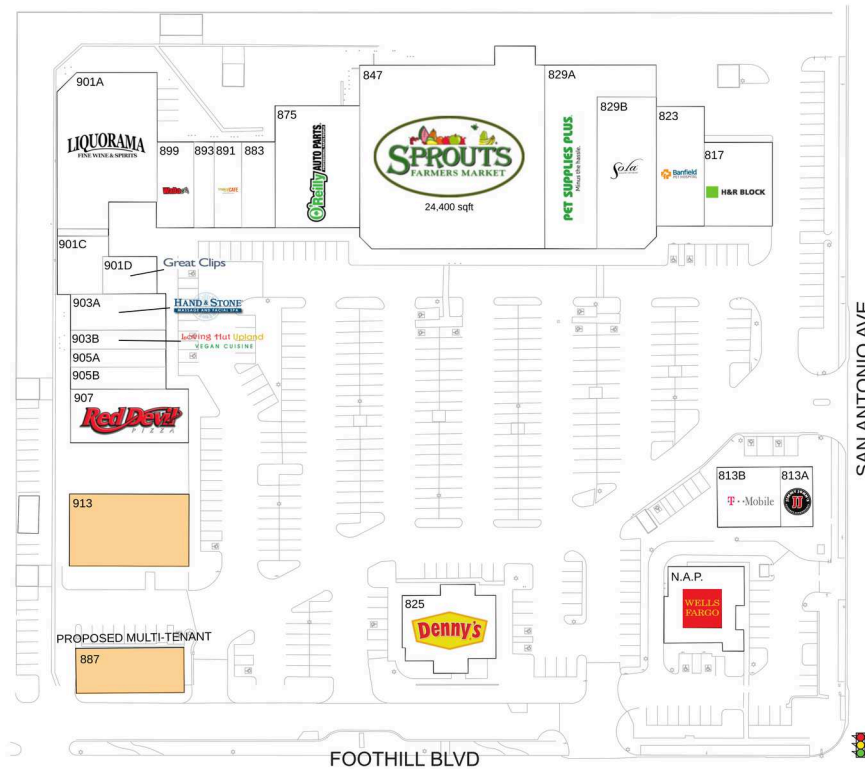

# Upland Town Square

Riverside-San Bernardino-Ontario, CA

34.1072, -117.6619  
847 W Foothill Blvd | Upland, CA 91786

## Available Space

913 6,000 SF

## Pad Opportunities

887 0 SF/0

## Current Retailers

N.A.P.	Wells Fargo	0 SF
813A	Jimmy John's	1,334 SF
813B	T-Mobile	2,667 SF
817	H&R Block	3,990 SF
823	Banfield Pet Hospital	4,000 SF
825	Denny's	4,458 SF
829A	Pet Supplies Plus	7,993 SF
829B	Sola Salon	6,248 SF
847	Sprouts Farmers Market	24,400 SF
875	O'Reilly Automotive	7,000 SF
883	Mindful Space Yoga & Meditation	2,030 SF
891	Tropical Smoothie Cafe	1,680 SF
893	Tao Thai Express	1,202 SF
899	Waba Grill	2,088 SF
901A	Liquorama	9,800 SF
901C	Red Dragon Karate	1,939 SF
901D	Great Clips	1,411 SF
903A	Hand & Stone Massage & Facial Spa	2,400 SF
903B	Loving Hut Vegan Cuisine	1,200 SF
905A	Mimi Nail & Spa	1,320 SF
905B	Jade Spa	1,480 SF
907	Red Devil Pizza	4,500 SF